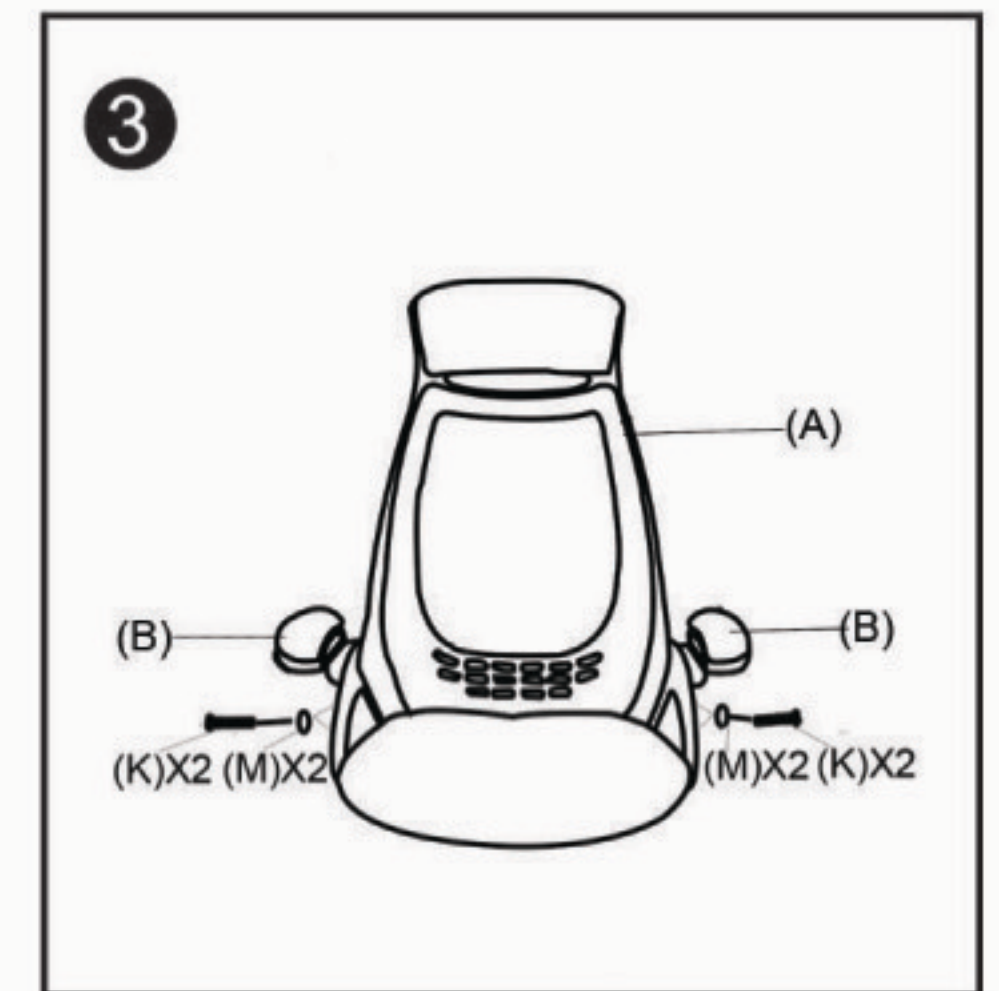

ASSEMBLY INSTRUCTIONS

Please note that all fittings are packed with chair gas lift.

Do not tighten bolts fully until you have completed assembly.
 "Should you require any assistance in assembling your goods please contact customer services on 0151 548 7111 between 9am/4:30pm.