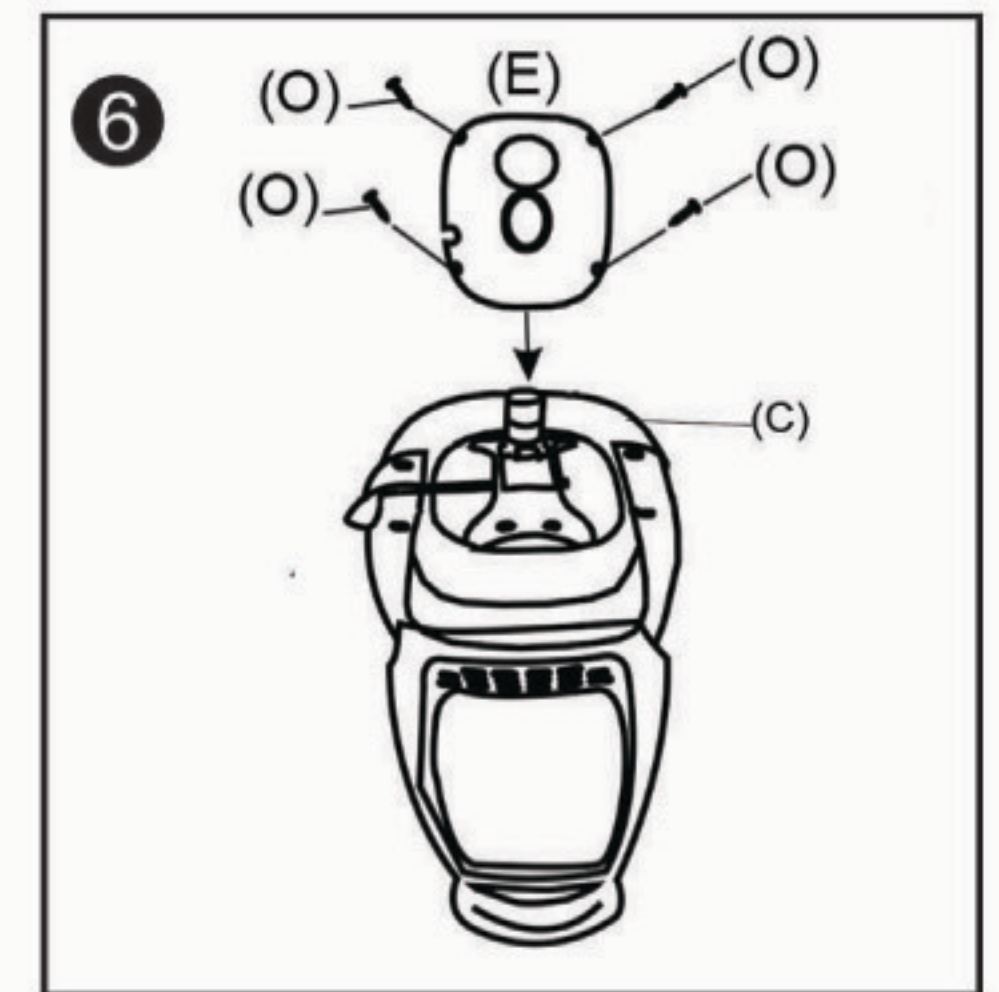

ASSEMBLY INSTRUCTIONS

Please note that all fittings are packed with chair gas lift.

Do not tighten bolts fully until you have completed assembly.
 "Should you require any assistance in assembling your goods please contact customer services on 0151 548 7111 between 9am/4:30pm.