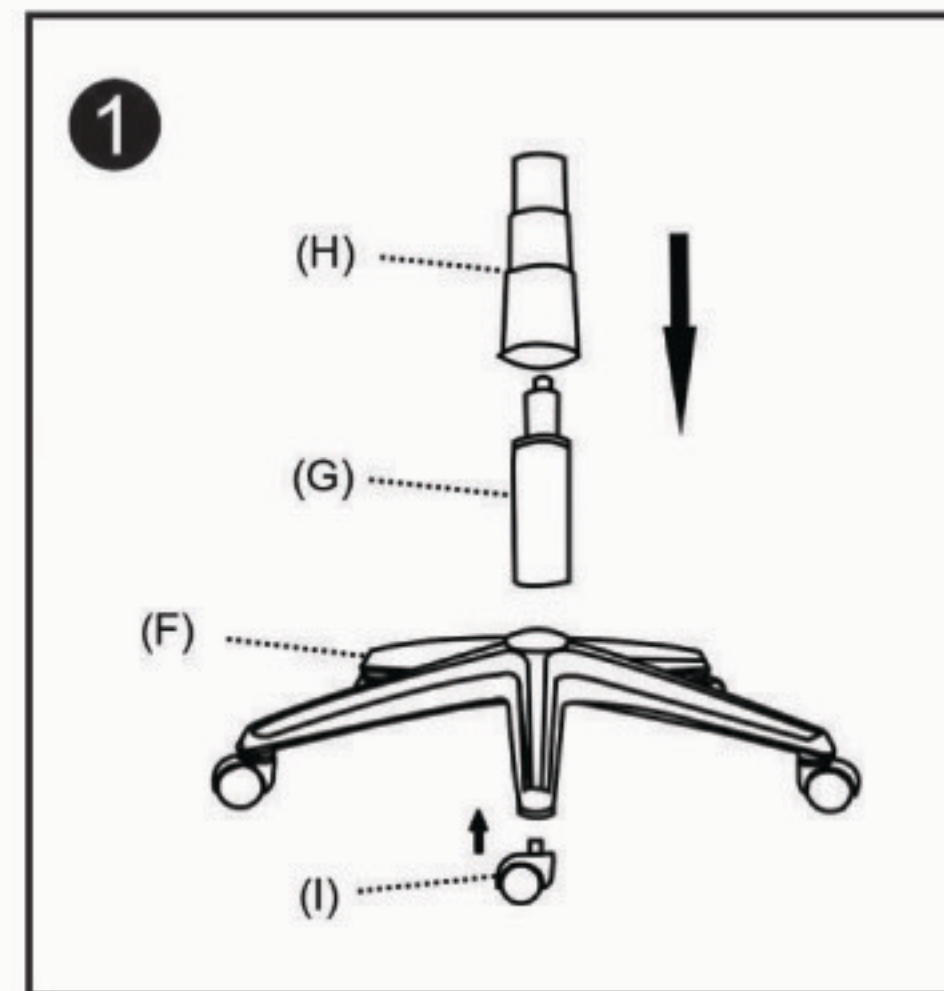

ASSEMBLY INSTRUCTIONS

Please note that all fittings are packed with chair gas lift.

Do not tighten bolts fully until you have completed assembly.
 "Should you require any assistance in assembling your goods please contact customer services on 0151 548 7111 between 9am/4:30pm.