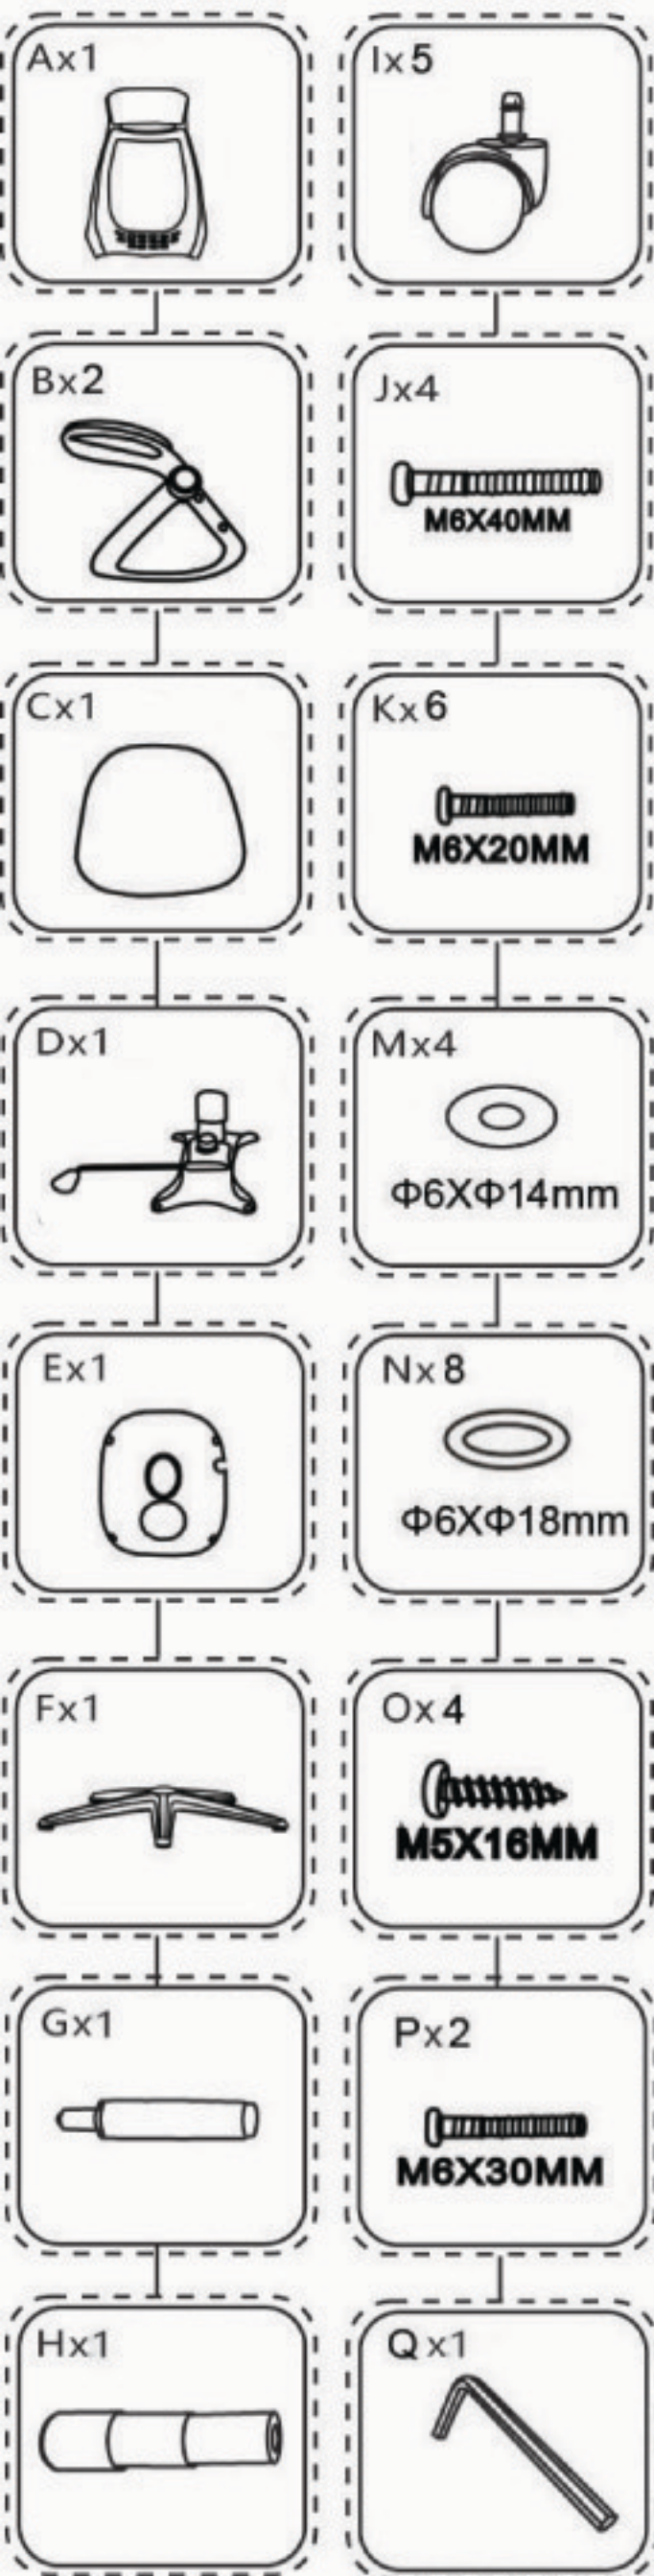

ASSEMBLY INSTRUCTIONS

Please note that all fittings are packed with chair gas lift.

Do not tighten bolts fully until you have completed assembly.
 "Should you require any assistance in assembling your goods please contact customer services on 0151 548 7111 between 9am/4:30pm.

WARNING

- DO NOT USE THIS CHAIR AS A STEPLADDER
- USE THIS PRODUCT ONLY FOR SEATING ONE PERSON AT A TIME
- DO NOT USE THIS CHAIR UNLESS ALL BOLTS, SCREWS AND KNOBS ARE FIRMLY SECURED
- AT LEAST EVERY 4 MONTHS CHECK ALL BOLTS, SCREWS AND KNOBS TO BE SURE THEY REMAIN TIGHT
- IF PARTS ARE MISSING, BROKEN, DAMAGED OR WORN, STOP USING THE PRODUCT UNTIL REPAIRS ARE MADE USING AUTHORIZED PARTS
- FAILURE TO FOLLOW THESE INSTRUCTIONS/WARNINGS COULD RESULT IN SERIOUS INJURY