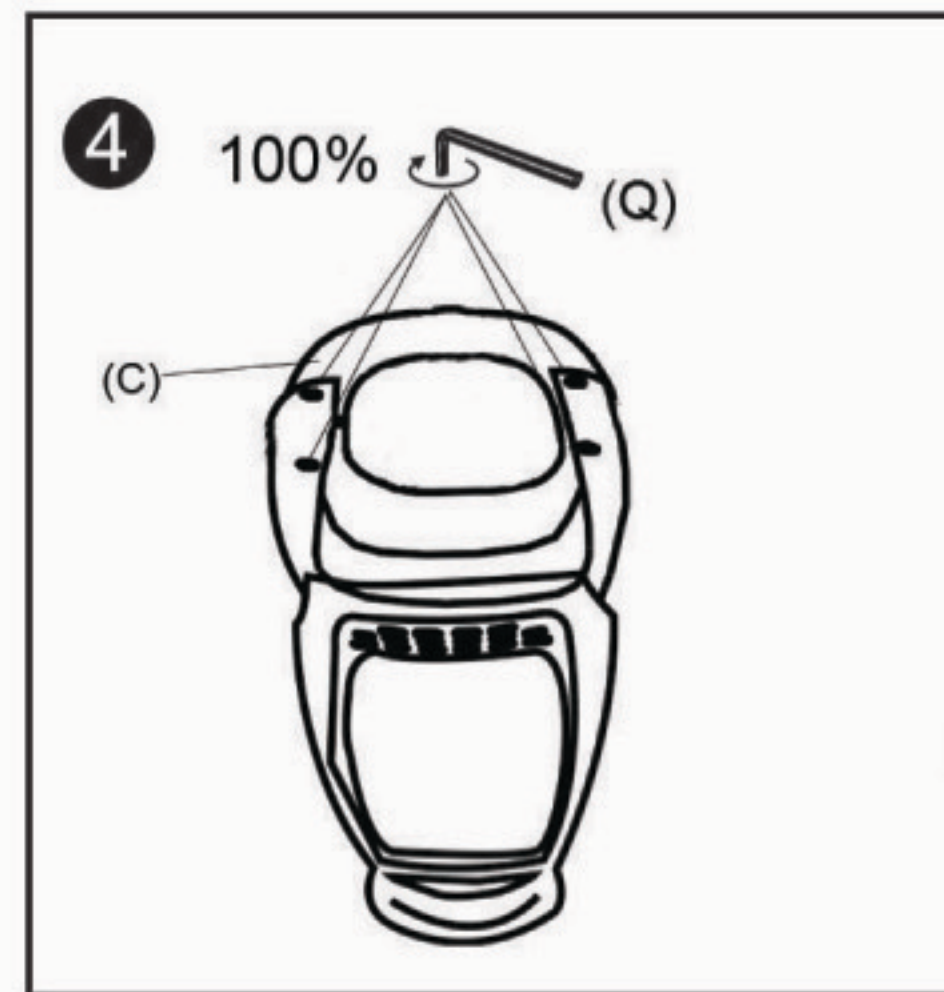

ASSEMBLY INSTRUCTIONS

Please note that all fittings are packed with chair gas lift.

Do not tighten bolts fully until you have completed assembly.
 "Should you require any assistance in assembling your goods please contact customer services on 0151 548 7111 between 9am/4:30pm.