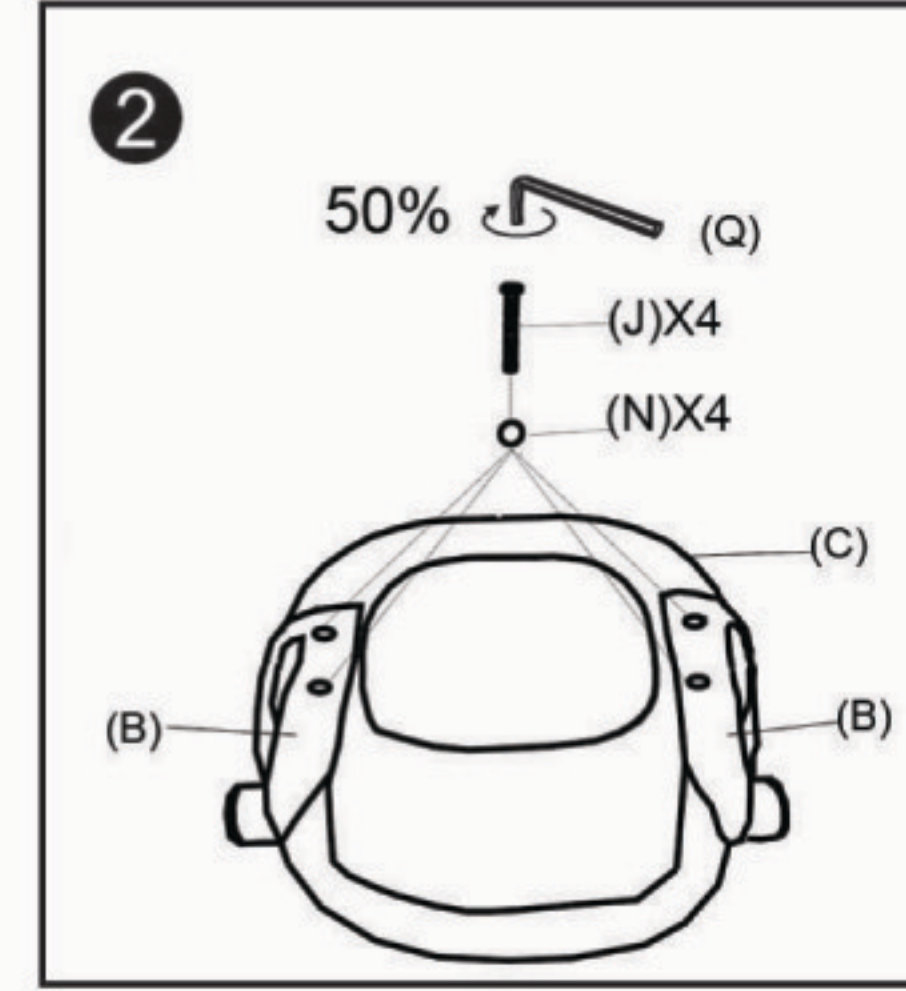

ASSEMBLY INSTRUCTIONS

Please note that all fittings are packed with chair gas lift.

Do not tighten bolts fully until you have completed assembly.
 "Should you require any assistance in assembling your goods please contact customer services on 0151 548 7111 between 9am/4:30pm.