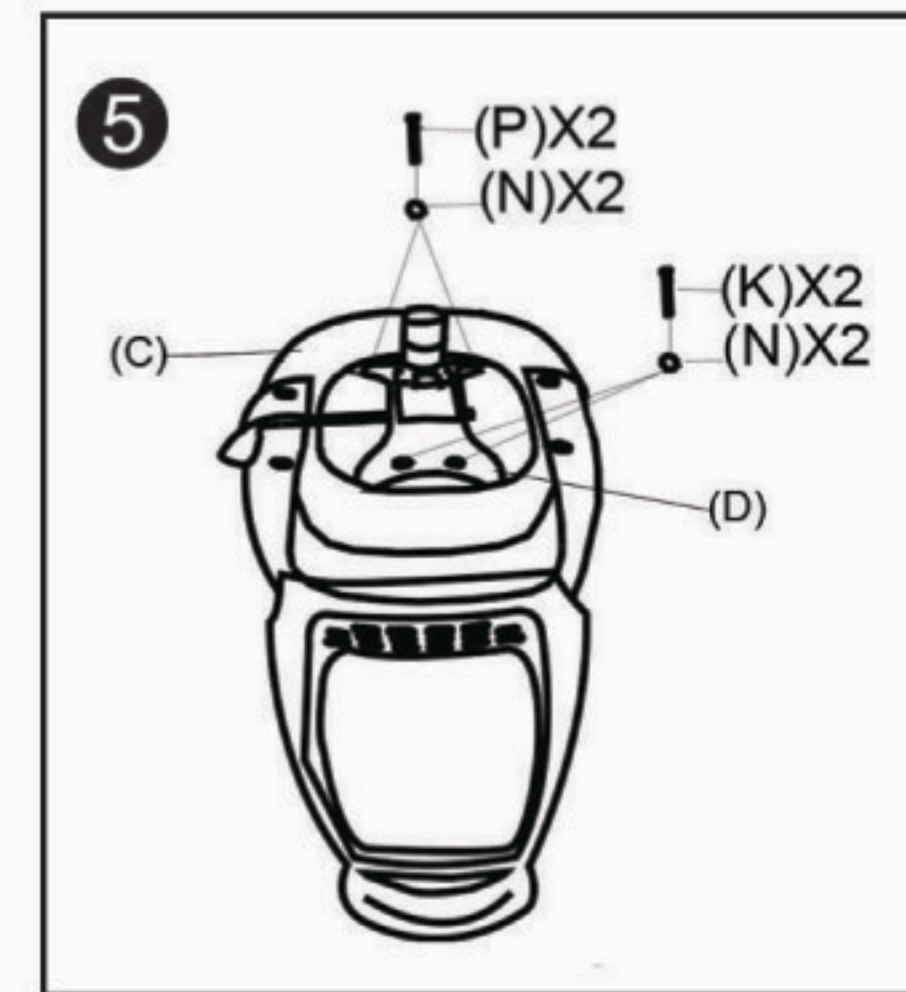

ASSEMBLY INSTRUCTIONS

Please note that all fittings are packed with chair gas lift.

Do not tighten bolts fully until you have completed assembly.
 "Should you require any assistance in assembling your goods please contact customer services on 0151 548 7111 between 9am/4:30pm.