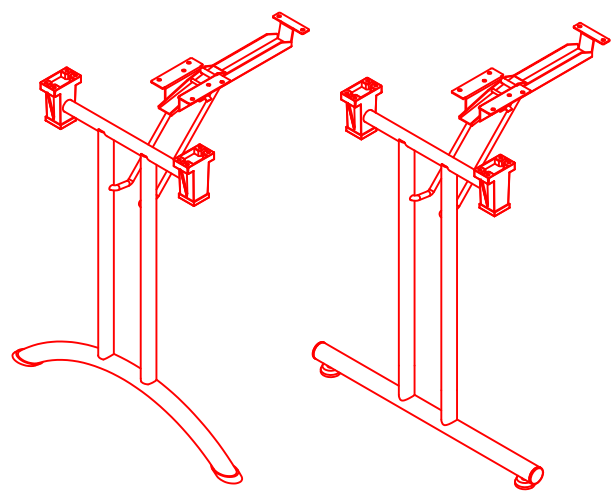

PLEASE REFER TO THE TABLE BASE GUIDE OVERLEAF TO MATCH YOUR TABLE BASE WITH THE PRE DRILLED GUIDE HOLES

PRODUCT INFORMATION SHEET

T128 Table Top

DELUXE
FLIPTOP
TABLES

FLIPTOP
TABLE

DELUXE
FOLDING
TABLE

ROMA DINING
TABLE

PISA DINING
TABLE

DELUXE RADIAL POST
LEG TABLE

TRUMPET BASE
DINING TABLE

FLAT SQUARE BASE
DINING TABLE

FLAT ROUND BASE DINING
TABLE

PRODUCT INFORMATION SHEET

T128 Table Top

**DELUXE
FLIPTOP
TABLE**

**FLIPTOP
TABLE**

**DELUXE
FOLDING
TABLE**

**DELUXE
RADIAL
POST LEG
TABLE**

PRODUCT INFORMATION SHEET
T128 Table Top

ROMA
DINING
TABLE

PISA
DINING
TABLE

FLAT
SQUARE
BASE
DINING
TABLE

FLAT
ROUND
BASE
DINING
TABLE

TRUMPET
BASE
DINING
TABLE

PLEASE REFER TO THE TABLE BASE GUIDE OVERLEAF TO MATCH YOUR TABLE BASE WITH THE PRE DRILLED GUIDE HOLES

PRODUCT INFORMATION SHEET

T148 Table Top

DELUXE
FLIPTOP
TABLES

FLIPTOP
TABLE