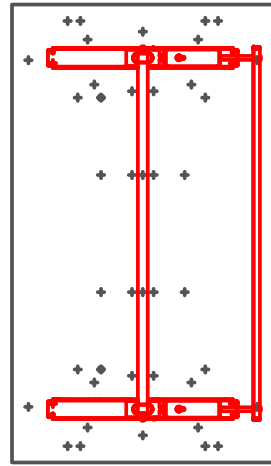

TRUMPET
BASE
DINING
TABLE

PLEASE REFER TO THE TABLE BASE GUIDE OVERLEAF TO MATCH YOUR TABLE BASE WITH THE PRE DRILLED GUIDE HOLES

PRODUCT INFORMATION SHEET

T148 Table Top

DELUXE
FLIPTOP
TABLES

FLIPTOP
TABLE