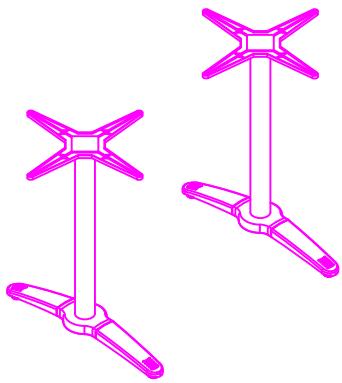

TRUMPET
BASE
DINING
TABLE

PLEASE REFER TO THE TABLE BASE GUIDE OVERLEAF TO MATCH YOUR TABLE BASE WITH THE PRE DRILLED GUIDE HOLES

PRODUCT INFORMATION SHEET

T148 Table Top

DELUXE
FLIPTOP
TABLES

FLIPTOP
TABLE

T168 Table Top

PLEASE REFER TO THE TABLE BASE GUIDE OVERLEAF TO MATCH YOUR TABLE BASE WITH THE PRE DRILLED GUIDE HOLES

PRODUCT INFORMATION SHEET

T168 Table Top

DELUXE
FLIPTOP
TABLES

FLIPTOP
TABLE

DELUXE
FOLDING
TABLE

ROMA DINING
TABLE

PISA
DINING
TABLE

DELUXE RADIAL POST
LEG TABLE

TRUMPET BASE
DINING TABLE

FLAT SQUARE BASE
DINING TABLE

FLAT ROUND BASE DINING
TABLE

PRODUCT INFORMATION SHEET

T188 Table Top

1800mm

800mm

PLEASE REFER TO THE TABLE BASE GUIDE OVERLEAF TO MATCH YOUR TABLE BASE WITH THE PRE DRILLED GUIDE HOLES

PRODUCT INFORMATION SHEET

T188 Table Top

DELUXE
FLIPTOP
TABLES

FLIPTOP
TABLE

DELUXE
FOLDING
TABLE