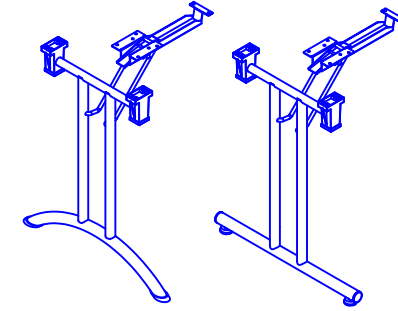

TRUMPET
BASE
DINING
TABLE

PLEASE REFER TO THE TABLE BASE GUIDE OVERLEAF TO MATCH YOUR TABLE BASE WITH THE PRE DRILLED GUIDE HOLES

PRODUCT INFORMATION SHEET

T148 Table Top

DELUXE
FLIPTOP
TABLES

FLIPTOP
TABLE

DELUXE
FOLDING
TABLE

ROMA DINING
TABLE

PISA
DINING
TABLE

DELUXE RADIAL POST
LEG TABLE

TRUMPET BASE
DINING TABLE

FLAT SQUARE BASE
DINING TABLE

FLAT ROUND BASE
DINING TABLE

PRODUCT INFORMATION SHEET