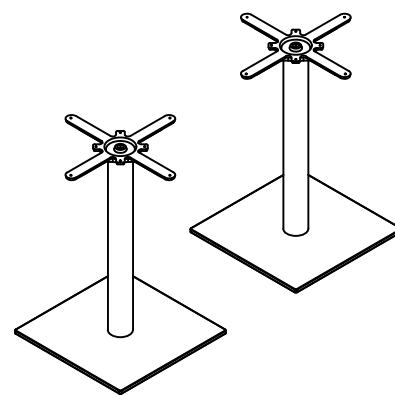

1800mm

800mm

PLEASE REFER TO THE TABLE BASE GUIDE OVERLEAF TO MATCH YOUR TABLE BASE WITH THE PRE DRILLED GUIDE HOLES

PRODUCT INFORMATION SHEET

T188 Table Top

DELUXE
FLIPTOP
TABLES

FLIPTOP
TABLE

DELUXE
FOLDING
TABLE

ROMA DINING
TABLE

PISA
DINING
TABLE

DELUXE RADIAL POST
LEG TABLE

TRUMPET BASE
DINING TABLE

FLAT SQUARE BASE
DINING TABLE

FLAT ROUND BASE DINING
TABLE