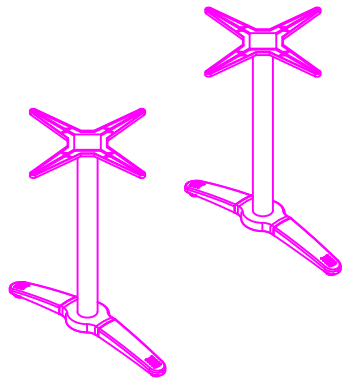

PLEASE REFER TO THE TABLE BASE GUIDE OVERLEAF TO MATCH YOUR TABLE BASE WITH THE PRE DRILLED GUIDE HOLES

PRODUCT INFORMATION SHEET

T128 Table Top

DELUXE
FLIPTOP
TABLES

FLIPTOP
TABLE

DELUXE
FOLDING
TABLE

ROMA DINING
TABLE

PISA DINING
TABLE

DELUXE RADIAL POST
LEG TABLE

TRUMPET BASE
DINING TABLE

FLAT SQUARE BASE
DINING TABLE

FLAT ROUND BASE DINING
TABLE

PRODUCT INFORMATION SHEET

T128 Table Top

**DELUXE
FLIPTOP
TABLE**

**FLIPTOP
TABLE**

**DELUXE
FOLDING
TABLE**

**DELUXE
RADIAL
POST LEG
TABLE**

PRODUCT INFORMATION SHEET
T128 Table Top

ROMA
DINING
TABLE

PISA
DINING
TABLE

FLAT
SQUARE
BASE
DINING
TABLE

FLAT
ROUND
BASE
DINING
TABLE

TRUMPET
BASE
DINING
TABLE

PLEASE REFER TO THE TABLE BASE GUIDE OVERLEAF TO MATCH YOUR TABLE BASE WITH THE PRE DRILLED GUIDE HOLES

PRODUCT INFORMATION SHEET

T148 Table Top

DELUXE
FLIPTOP
TABLES

FLIPTOP
TABLE