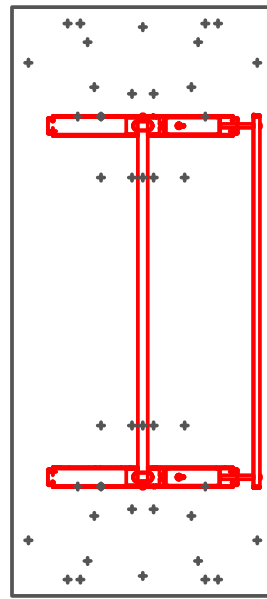

1800mm

800mm

PLEASE REFER TO THE TABLE BASE GUIDE OVERLEAF TO MATCH YOUR TABLE BASE WITH THE PRE DRILLED GUIDE HOLES

PRODUCT INFORMATION SHEET

T188 Table Top

DELUXE
FLIPTOP
TABLES

FLIPTOP
TABLE

DELUXE
FOLDING
TABLE