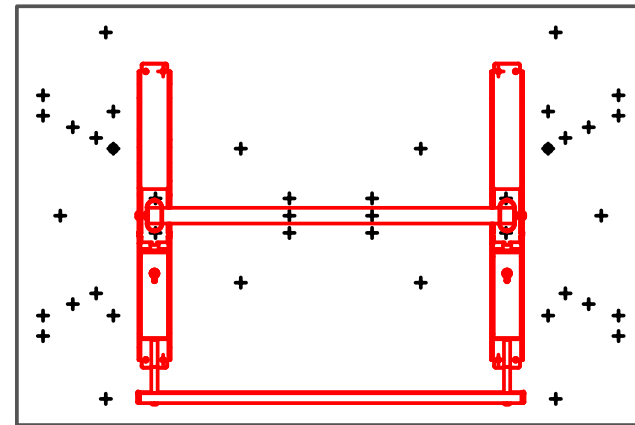

PISA DINING
TABLE

DELUXE RADIAL POST
LEG TABLE

TRUMPET BASE
DINING TABLE

FLAT SQUARE BASE
DINING TABLE

FLAT ROUND BASE DINING
TABLE

PRODUCT INFORMATION SHEET

T128 Table Top

**DELUXE
FLIPTOP
TABLE**

TRUMPET
BASE
DINING
TABLE

PLEASE REFER TO THE TABLE BASE GUIDE OVERLEAF TO MATCH YOUR TABLE BASE WITH THE PRE DRILLED GUIDE HOLES

PRODUCT INFORMATION SHEET

T148 Table Top

DELUXE
FLIPTOP
TABLES

FLIPTOP
TABLE