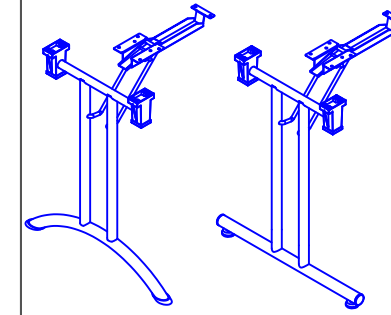

T168 Table Top

PLEASE REFER TO THE TABLE BASE GUIDE OVERLEAF TO MATCH YOUR TABLE BASE WITH THE PRE DRILLED GUIDE HOLES

PRODUCT INFORMATION SHEET

T168 Table Top

DELUXE
FLIPTOP
TABLES

FLIPTOP
TABLE

DELUXE
FOLDING
TABLE

ROMA DINING
TABLE

PISA
DINING
TABLE

DELUXE RADIAL POST
LEG TABLE

TRUMPET BASE
DINING TABLE

FLAT SQUARE BASE
DINING TABLE

FLAT ROUND BASE DINING
TABLE

PRODUCT INFORMATION SHEET

T188 Table Top

1800mm

800mm

PLEASE REFER TO THE TABLE BASE GUIDE OVERLEAF TO MATCH YOUR TABLE BASE WITH THE PRE DRILLED GUIDE HOLES

PRODUCT INFORMATION SHEET

T188 Table Top

DELUXE
FLIPTOP
TABLES

FLIPTOP
TABLE

DELUXE
FOLDING
TABLE