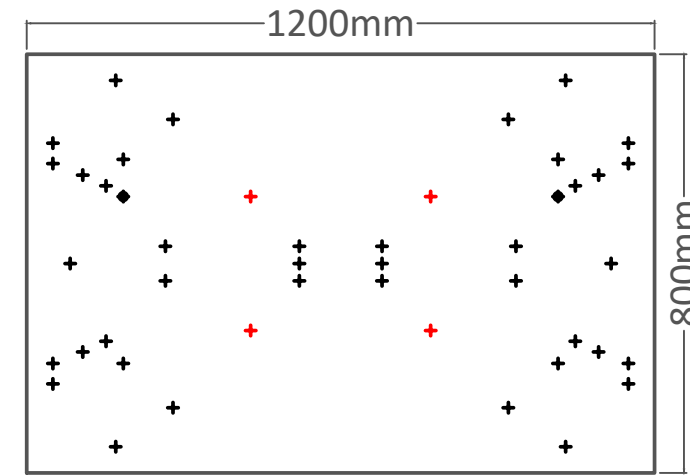

**FLIPTOP
TABLE**

**DELUXE
FOLDING
TABLE**

**DELUXE
RADIAL
POST LEG
TABLE**

PRODUCT INFORMATION SHEET
T128 Table Top

ROMA
DINING
TABLE

PISA
DINING
TABLE

FLAT
SQUARE
BASE
DINING
TABLE

FLAT
ROUND
BASE
DINING
TABLE

TRUMPET
BASE
DINING
TABLE

PLEASE REFER TO THE TABLE BASE GUIDE OVERLEAF TO MATCH YOUR TABLE BASE WITH THE PRE DRILLED GUIDE HOLES

PRODUCT INFORMATION SHEET

T148 Table Top

DELUXE
FLIPTOP
TABLES

FLIPTOP
TABLE