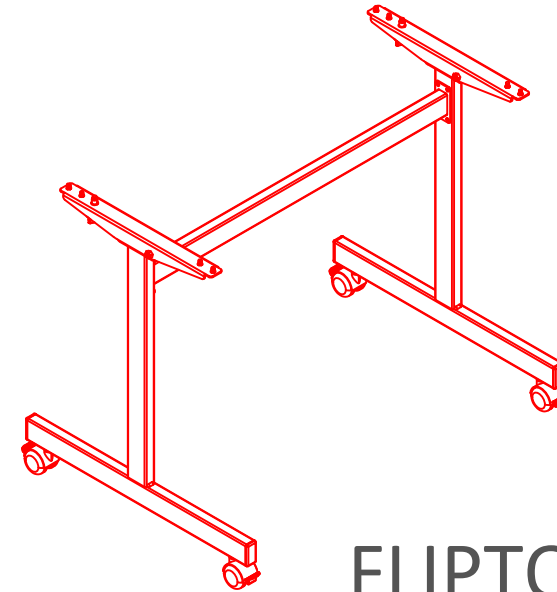

PLEASE REFER TO THE TABLE BASE GUIDE OVERLEAF TO MATCH YOUR TABLE BASE WITH THE PRE DRILLED GUIDE HOLES

PRODUCT INFORMATION SHEET

T128 Table Top

DELUXE
FLIPTOP
TABLES

FLIPTOP
TABLE

DELUXE
FOLDING
TABLE

ROMA DINING
TABLE

PISA DINING
TABLE

DELUXE RADIAL POST
LEG TABLE

TRUMPET BASE
DINING TABLE

FLAT SQUARE BASE
DINING TABLE

FLAT ROUND BASE DINING
TABLE

PRODUCT INFORMATION SHEET

T128 Table Top

**DELUXE
FLIPTOP
TABLE**

**FLIPTOP
TABLE**

**DELUXE
FOLDING
TABLE**

**DELUXE
RADIAL
POST LEG
TABLE**

PRODUCT INFORMATION SHEET
T128 Table Top

ROMA
DINING
TABLE

PISA
DINING
TABLE

FLAT
SQUARE
BASE
DINING
TABLE

FLAT
ROUND
BASE
DINING
TABLE

TRUMPET
BASE
DINING
TABLE

PLEASE REFER TO THE TABLE BASE GUIDE OVERLEAF TO MATCH YOUR TABLE BASE WITH THE PRE DRILLED GUIDE HOLES

PRODUCT INFORMATION SHEET

T148 Table Top

DELUXE
FLIPTOP
TABLES

FLIPTOP
TABLE