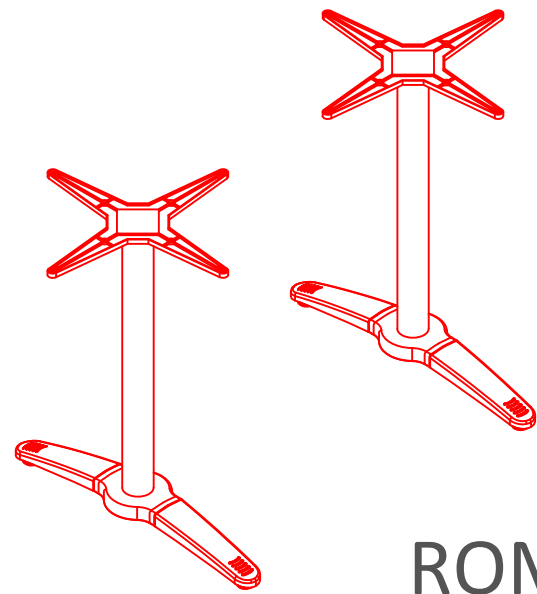

PISA DINING
TABLE

DELUXE RADIAL POST
LEG TABLE

TRUMPET BASE
DINING TABLE

FLAT SQUARE BASE
DINING TABLE

FLAT ROUND BASE DINING
TABLE

PRODUCT INFORMATION SHEET

T128 Table Top

**DELUXE
FLIPTOP
TABLE**

**FLIPTOP
TABLE**

**DELUXE
FOLDING
TABLE**

**DELUXE
RADIAL
POST LEG
TABLE**

PRODUCT INFORMATION SHEET
T128 Table Top

ROMA
DINING
TABLE

PISA
DINING
TABLE

FLAT
SQUARE
BASE
DINING
TABLE

FLAT
ROUND
BASE
DINING
TABLE

TRUMPET
BASE
DINING
TABLE

PLEASE REFER TO THE TABLE BASE GUIDE OVERLEAF TO MATCH YOUR TABLE BASE WITH THE PRE DRILLED GUIDE HOLES

PRODUCT INFORMATION SHEET

T148 Table Top

DELUXE
FLIPTOP
TABLES

FLIPTOP
TABLE