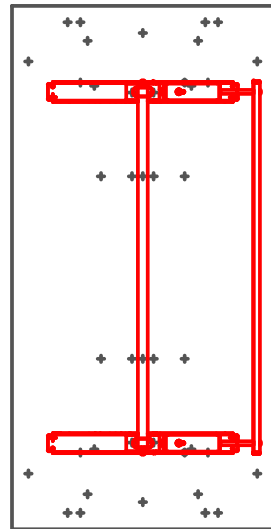

TRUMPET
BASE
DINING
TABLE

PLEASE REFER TO THE TABLE BASE GUIDE OVERLEAF TO MATCH YOUR TABLE BASE WITH THE PRE DRILLED GUIDE HOLES

PRODUCT INFORMATION SHEET

T148 Table Top

DELUXE
FLIPTOP
TABLES

FLIPTOP
TABLE

T168 Table Top

PLEASE REFER TO THE TABLE BASE GUIDE OVERLEAF TO MATCH YOUR TABLE BASE WITH THE PRE DRILLED GUIDE HOLES

PRODUCT INFORMATION SHEET

T168 Table Top

DELUXE
FLIPTOP
TABLES

FLIPTOP
TABLE

DELUXE
FOLDING
TABLE

1800mm

800mm

PLEASE REFER TO THE TABLE BASE GUIDE OVERLEAF TO MATCH YOUR TABLE BASE WITH THE PRE DRILLED GUIDE HOLES

PRODUCT INFORMATION SHEET

T188 Table Top

DELUXE
FLIPTOP
TABLES

FLIPTOP
TABLE

DELUXE
FOLDING
TABLE