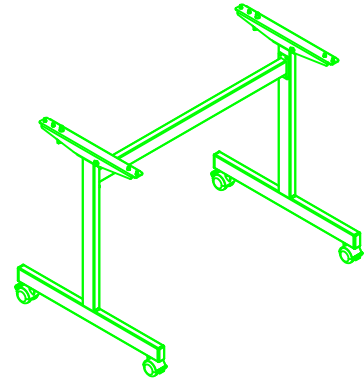

PLEASE REFER TO THE TABLE BASE GUIDE OVERLEAF TO MATCH YOUR TABLE BASE WITH THE PRE DRILLED GUIDE HOLES

PRODUCT INFORMATION SHEET

T128 Table Top

DELUXE
FLIPTOP
TABLES

FLIPTOP
TABLE

DELUXE
FOLDING
TABLE

ROMA DINING
TABLE

PISA DINING
TABLE

DELUXE RADIAL POST
LEG TABLE

TRUMPET BASE
DINING TABLE

FLAT SQUARE BASE
DINING TABLE

FLAT ROUND BASE DINING
TABLE

PRODUCT INFORMATION SHEET

T128 Table Top

**DELUXE
FLIPTOP
TABLE**

**FLIPTOP
TABLE**

**DELUXE
FOLDING
TABLE**

**DELUXE
RADIAL
POST LEG
TABLE**

PRODUCT INFORMATION SHEET
T128 Table Top

ROMA
DINING
TABLE

PISA
DINING
TABLE

FLAT
SQUARE
BASE
DINING
TABLE

FLAT
ROUND
BASE
DINING
TABLE

TRUMPET
BASE
DINING
TABLE

PLEASE REFER TO THE TABLE BASE GUIDE OVERLEAF TO MATCH YOUR TABLE BASE WITH THE PRE DRILLED GUIDE HOLES

PRODUCT INFORMATION SHEET

T148 Table Top

DELUXE
FLIPTOP
TABLES

FLIPTOP
TABLE