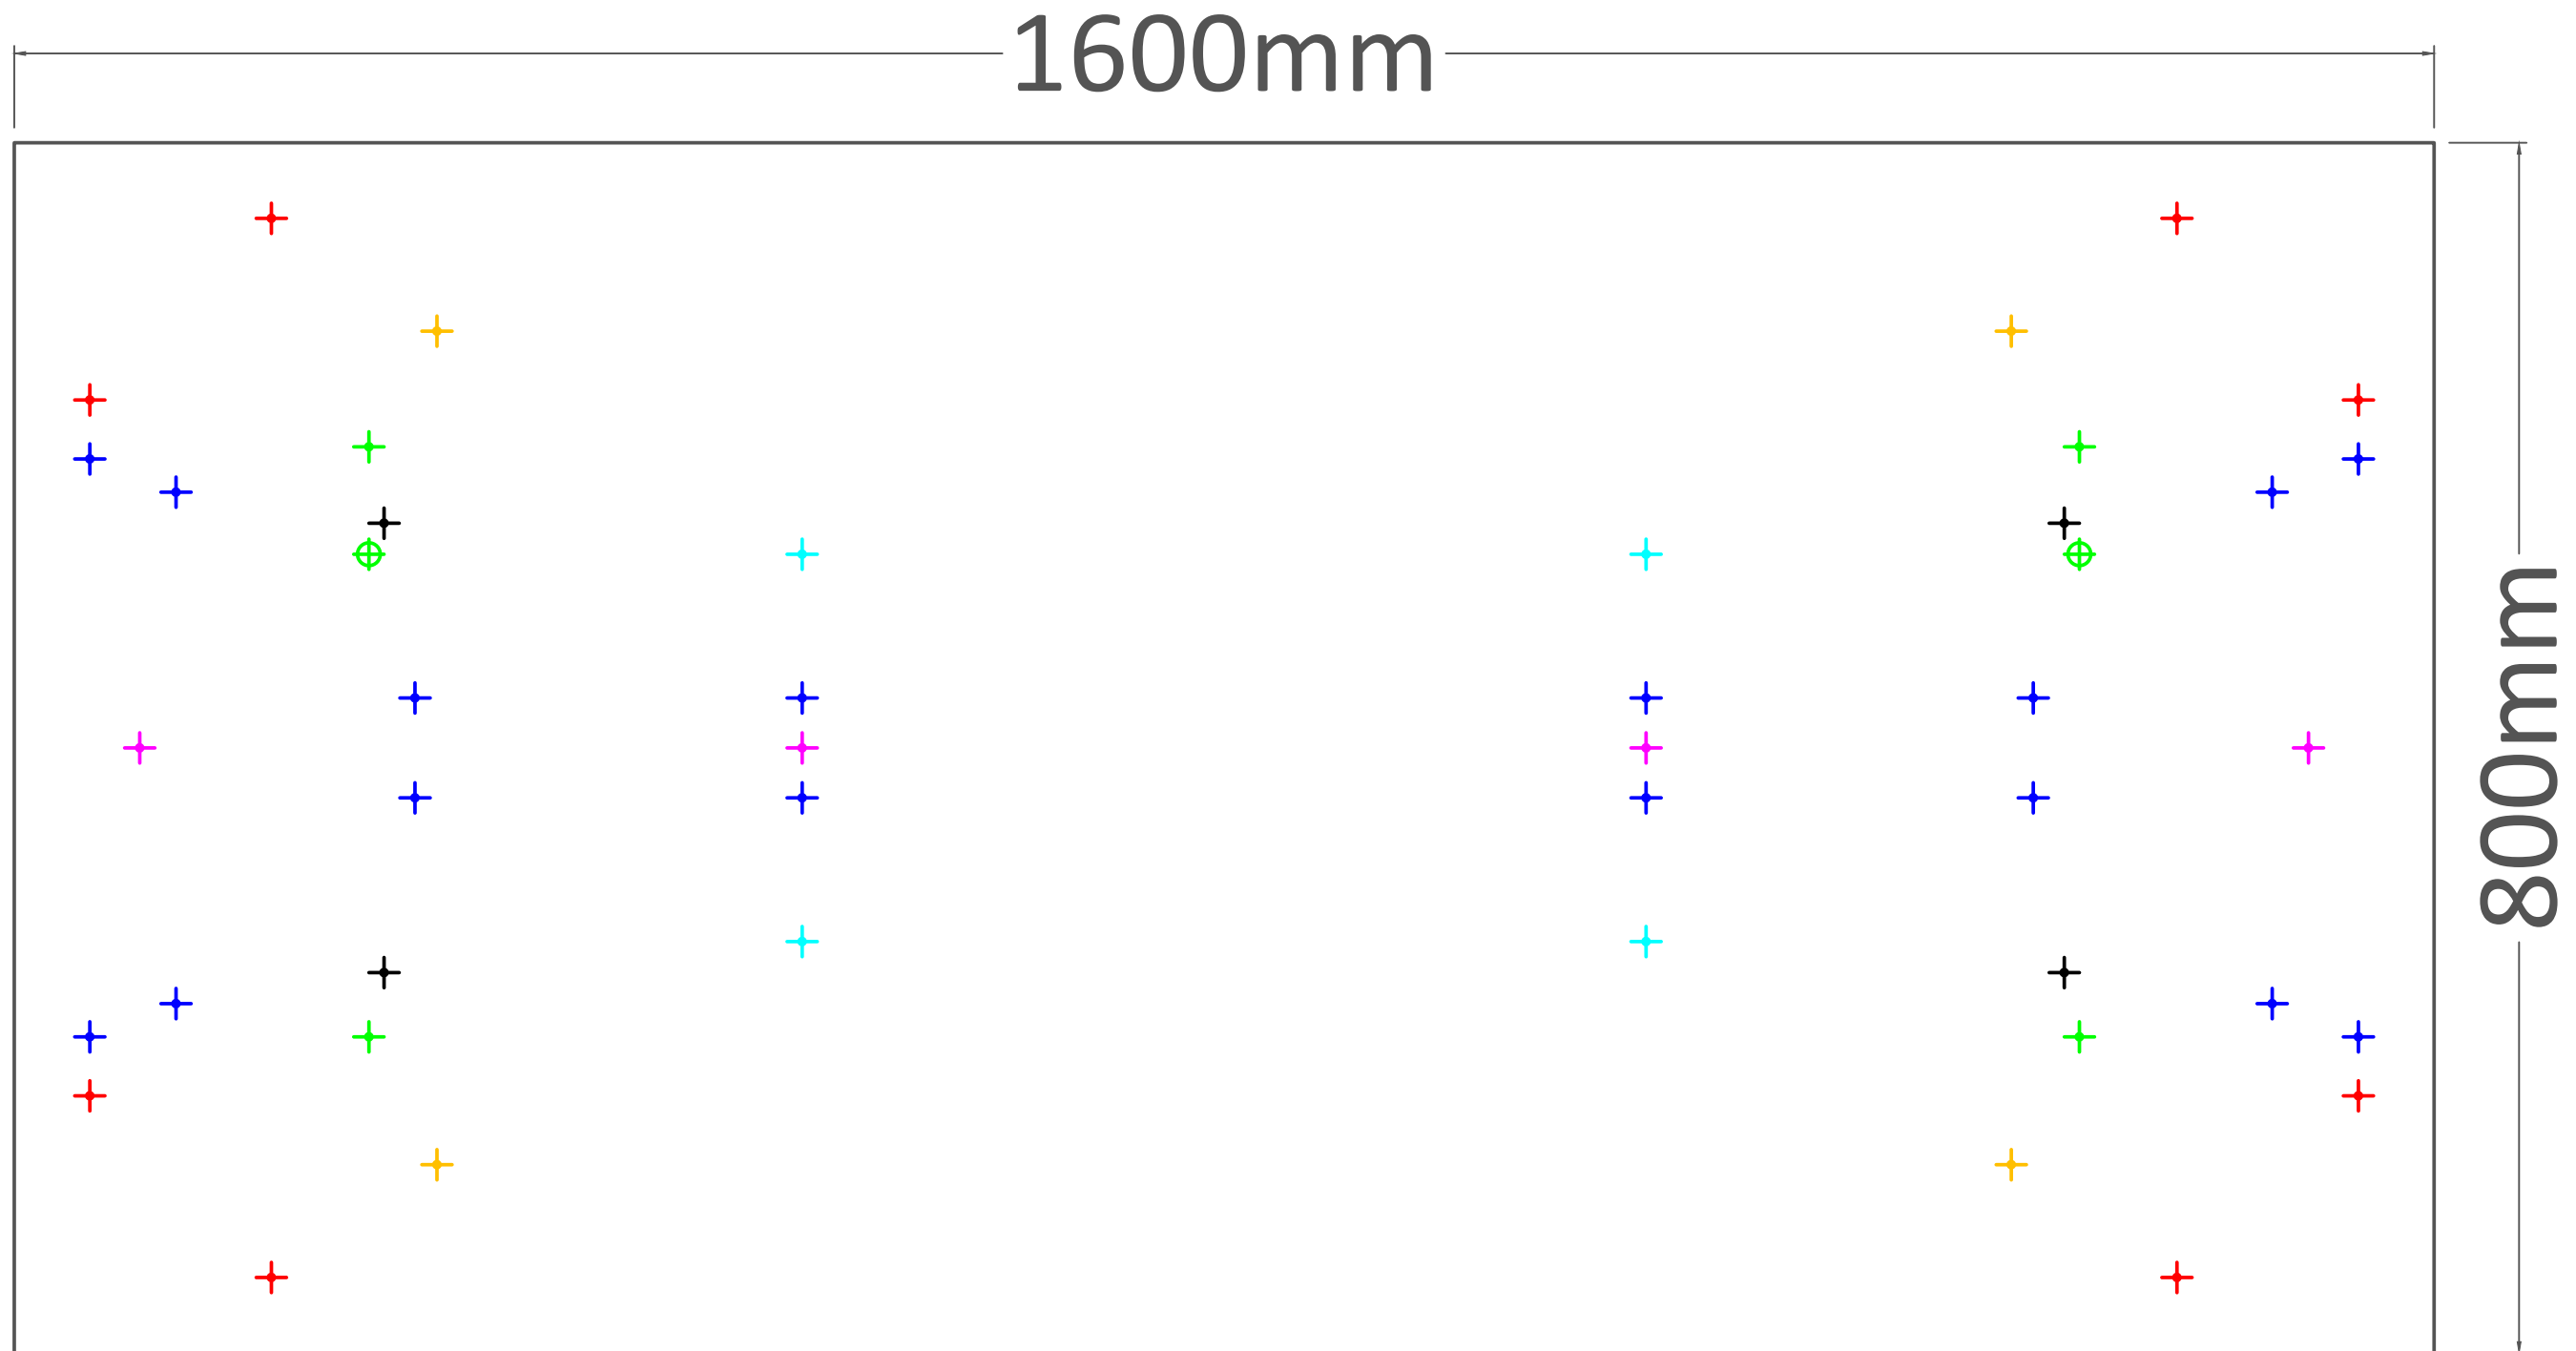

PLEASE REFER TO THE TABLE BASE GUIDE OVERLEAF TO MATCH YOUR TABLE BASE WITH THE PRE DRILLED GUIDE HOLES

PRODUCT INFORMATION SHEET

T128 Table Top

DELUXE
FLIPTOP
TABLES

FLIPTOP
TABLE

DELUXE
FOLDING
TABLE

ROMA DINING
TABLE

TRUMPET
BASE
DINING
TABLE

PLEASE REFER TO THE TABLE BASE GUIDE OVERLEAF TO MATCH YOUR TABLE BASE WITH THE PRE DRILLED GUIDE HOLES

PRODUCT INFORMATION SHEET

T148 Table Top

DELUXE
FLIPTOP
TABLES

FLIPTOP
TABLE

T168 Table Top

PLEASE REFER TO THE TABLE BASE GUIDE OVERLEAF TO MATCH YOUR TABLE BASE WITH THE PRE DRILLED GUIDE HOLES

PRODUCT INFORMATION SHEET

T168 Table Top

DELUXE
FLIPTOP
TABLES

FLIPTOP
TABLE

DELUXE
FOLDING
TABLE

1800mm

800mm

PLEASE REFER TO THE TABLE BASE GUIDE OVERLEAF TO MATCH YOUR TABLE BASE WITH THE PRE DRILLED GUIDE HOLES

PRODUCT INFORMATION SHEET

T188 Table Top

DELUXE
FLIPTOP
TABLES

FLIPTOP
TABLE

DELUXE
FOLDING
TABLE