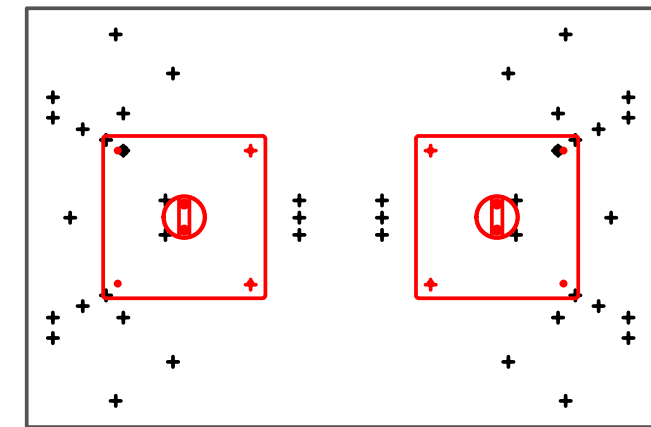

**FLIPTOP
TABLE**

**DELUXE
FOLDING
TABLE**

**DELUXE
RADIAL
POST LEG
TABLE**

PRODUCT INFORMATION SHEET
T128 Table Top

ROMA
DINING
TABLE

PISA
DINING
TABLE

FLAT
SQUARE
BASE
DINING
TABLE

FLAT
ROUND
BASE
DINING
TABLE

TRUMPET
BASE
DINING
TABLE

PLEASE REFER TO THE TABLE BASE GUIDE OVERLEAF TO MATCH YOUR TABLE BASE WITH THE PRE DRILLED GUIDE HOLES

PRODUCT INFORMATION SHEET

T148 Table Top

DELUXE
FLIPTOP
TABLES

FLIPTOP
TABLE