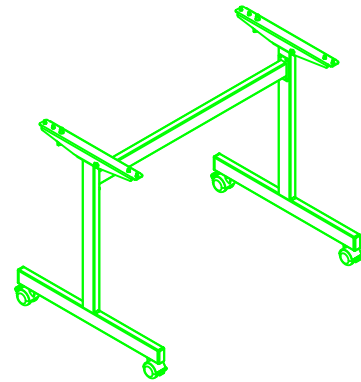

ROMA DINING
TABLE

PISA
DINING
TABLE

DELUXE RADIAL POST
LEG TABLE

TRUMPET BASE
DINING TABLE

FLAT SQUARE BASE
DINING TABLE

FLAT ROUND BASE DINING
TABLE

PRODUCT INFORMATION SHEET

T188 Table Top

1800mm

800mm

PLEASE REFER TO THE TABLE BASE GUIDE OVERLEAF TO MATCH YOUR TABLE BASE WITH THE PRE DRILLED GUIDE HOLES

PRODUCT INFORMATION SHEET

T188 Table Top

DELUXE
FLIPTOP
TABLES

FLIPTOP
TABLE

DELUXE
FOLDING
TABLE