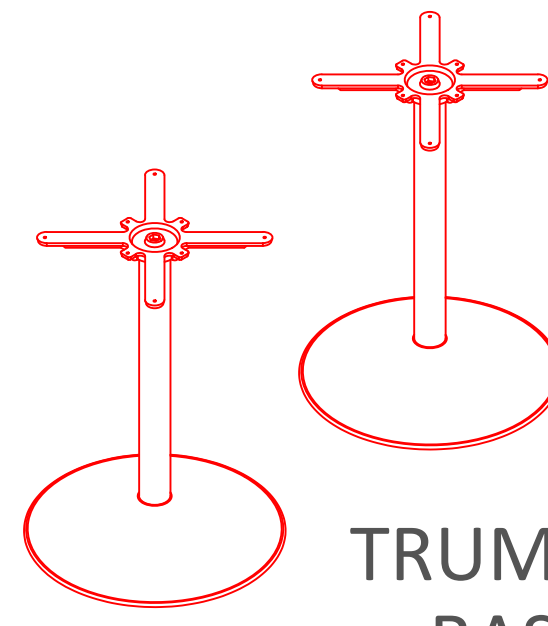

PISA DINING
TABLE

DELUXE RADIAL POST
LEG TABLE

TRUMPET BASE
DINING TABLE

FLAT SQUARE BASE
DINING TABLE

FLAT ROUND BASE DINING
TABLE

PRODUCT INFORMATION SHEET

T128 Table Top

**DELUXE
FLIPTOP
TABLE**

**FLIPTOP
TABLE**

**DELUXE
FOLDING
TABLE**

**DELUXE
RADIAL
POST LEG
TABLE**

PRODUCT INFORMATION SHEET
T128 Table Top

ROMA
DINING
TABLE

PISA
DINING
TABLE

FLAT
SQUARE
BASE
DINING
TABLE

FLAT
ROUND
BASE
DINING
TABLE

TRUMPET
BASE
DINING
TABLE

PLEASE REFER TO THE TABLE BASE GUIDE OVERLEAF TO MATCH YOUR TABLE BASE WITH THE PRE DRILLED GUIDE HOLES

PRODUCT INFORMATION SHEET

T148 Table Top

DELUXE
FLIPTOP
TABLES

FLIPTOP
TABLE