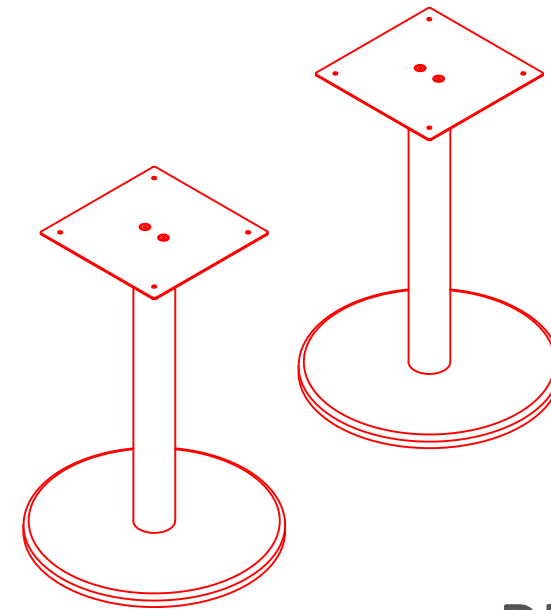

PISA DINING
TABLE

DELUXE RADIAL POST
LEG TABLE

TRUMPET BASE
DINING TABLE

FLAT SQUARE BASE
DINING TABLE

FLAT ROUND BASE DINING
TABLE

PRODUCT INFORMATION SHEET

T128 Table Top

**DELUXE
FLIPTOP
TABLE**

**FLIPTOP
TABLE**

**DELUXE
FOLDING
TABLE**

**DELUXE
RADIAL
POST LEG
TABLE**

PRODUCT INFORMATION SHEET
T128 Table Top

ROMA
DINING
TABLE

PISA
DINING
TABLE

FLAT
SQUARE
BASE
DINING
TABLE

FLAT
ROUND
BASE
DINING
TABLE

TRUMPET
BASE
DINING
TABLE

PLEASE REFER TO THE TABLE BASE GUIDE OVERLEAF TO MATCH YOUR TABLE BASE WITH THE PRE DRILLED GUIDE HOLES

PRODUCT INFORMATION SHEET

T148 Table Top

DELUXE
FLIPTOP
TABLES

FLIPTOP
TABLE