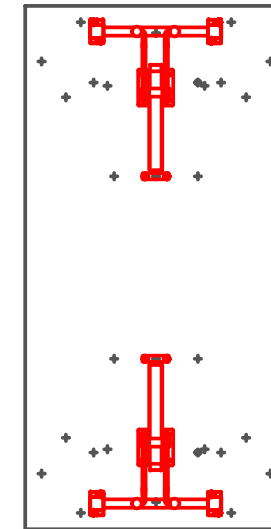

T168 Table Top

PLEASE REFER TO THE TABLE BASE GUIDE OVERLEAF TO MATCH YOUR TABLE BASE WITH THE PRE DRILLED GUIDE HOLES

PRODUCT INFORMATION SHEET

T168 Table Top

DELUXE
FLIPTOP
TABLES

FLIPTOP
TABLE

DELUXE
FOLDING
TABLE

1800mm

800mm

PLEASE REFER TO THE TABLE BASE GUIDE OVERLEAF TO MATCH YOUR TABLE BASE WITH THE PRE DRILLED GUIDE HOLES

PRODUCT INFORMATION SHEET

T188 Table Top

DELUXE
FLIPTOP
TABLES

FLIPTOP
TABLE

DELUXE
FOLDING
TABLE