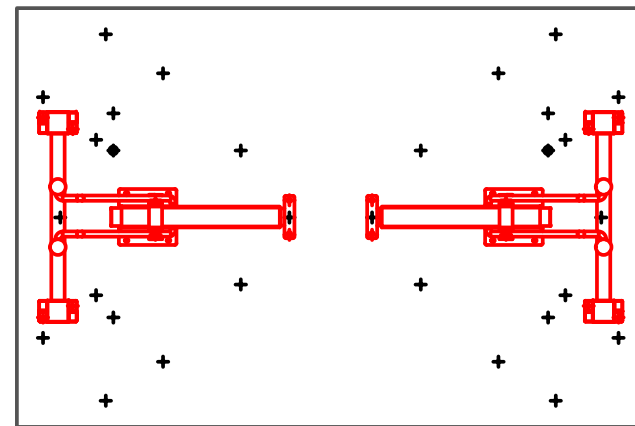

**DELUXE
RADIAL
POST LEG
TABLE**