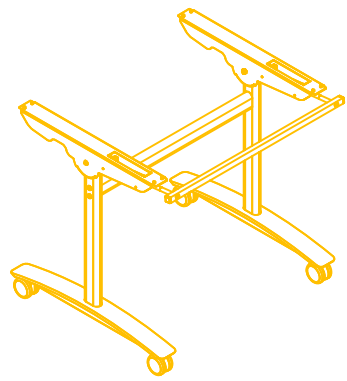

ROMA DINING
TABLE

PISA
DINING
TABLE

DELUXE RADIAL POST
LEG TABLE

TRUMPET BASE
DINING TABLE

FLAT SQUARE BASE
DINING TABLE

FLAT ROUND BASE DINING
TABLE

PRODUCT INFORMATION SHEET

T188 Table Top

1800mm

800mm

PLEASE REFER TO THE TABLE BASE GUIDE OVERLEAF TO MATCH YOUR TABLE BASE WITH THE PRE DRILLED GUIDE HOLES

PRODUCT INFORMATION SHEET

T188 Table Top

DELUXE
FLIPTOP
TABLES

FLIPTOP
TABLE

DELUXE
FOLDING
TABLE

ROMA DINING
TABLE

PISA
DINING
TABLE

DELUXE RADIAL POST
LEG TABLE

TRUMPET BASE
DINING TABLE

FLAT SQUARE BASE
DINING TABLE

FLAT ROUND BASE DINING
TABLE