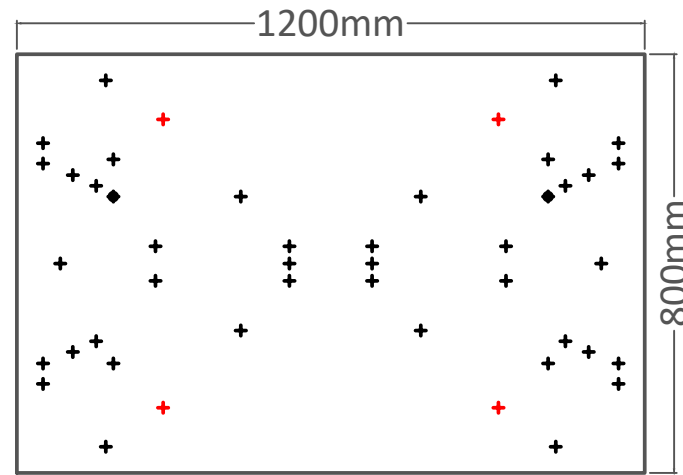

PLEASE REFER TO THE TABLE BASE GUIDE OVERLEAF TO MATCH YOUR TABLE BASE WITH THE PRE DRILLED GUIDE HOLES

PRODUCT INFORMATION SHEET

T128 Table Top

DELUXE
FLIPTOP
TABLES

FLIPTOP
TABLE

DELUXE
FOLDING
TABLE

ROMA DINING
TABLE

PISA DINING
TABLE

DELUXE RADIAL POST
LEG TABLE

TRUMPET BASE
DINING TABLE

FLAT SQUARE BASE
DINING TABLE

FLAT ROUND BASE DINING
TABLE

PRODUCT INFORMATION SHEET

T128 Table Top

**DELUXE
FLIPTOP
TABLE**