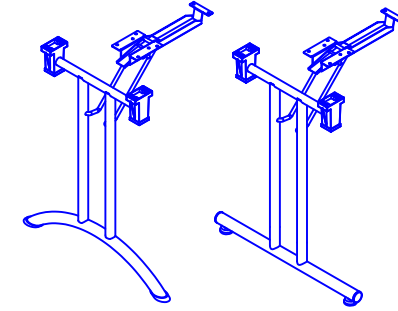

PLEASE REFER TO THE TABLE BASE GUIDE OVERLEAF TO MATCH YOUR TABLE BASE WITH THE PRE DRILLED GUIDE HOLES

PRODUCT INFORMATION SHEET

T128 Table Top

DELUXE
FLIPTOP
TABLES

FLIPTOP
TABLE

DELUXE
FOLDING
TABLE

ROMA DINING
TABLE

PISA DINING
TABLE

DELUXE RADIAL POST
LEG TABLE

TRUMPET BASE
DINING TABLE

FLAT SQUARE BASE
DINING TABLE

FLAT ROUND BASE DINING
TABLE

PRODUCT INFORMATION SHEET

T128 Table Top

**DELUXE
FLIPTOP
TABLE**

TRUMPET
BASE
DINING
TABLE

PLEASE REFER TO THE TABLE BASE GUIDE OVERLEAF TO MATCH YOUR TABLE BASE WITH THE PRE DRILLED GUIDE HOLES

PRODUCT INFORMATION SHEET

T148 Table Top

DELUXE
FLIPTOP
TABLES

FLIPTOP
TABLE