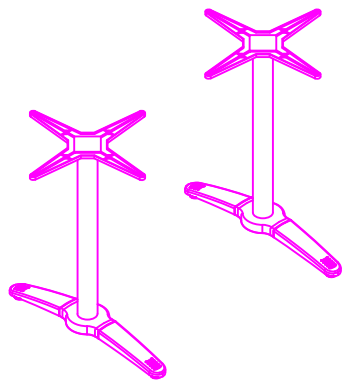

ROMA DINING
TABLE

PISA
DINING
TABLE

DELUXE RADIAL POST
LEG TABLE

TRUMPET BASE
DINING TABLE

FLAT SQUARE BASE
DINING TABLE

FLAT ROUND BASE DINING
TABLE

PRODUCT INFORMATION SHEET

T188 Table Top

1800mm

800mm

PLEASE REFER TO THE TABLE BASE GUIDE OVERLEAF TO MATCH YOUR TABLE BASE WITH THE PRE DRILLED GUIDE HOLES

PRODUCT INFORMATION SHEET

T188 Table Top

DELUXE
FLIPTOP
TABLES

FLIPTOP
TABLE

DELUXE
FOLDING
TABLE

ROMA DINING
TABLE

PISA
DINING
TABLE

DELUXE RADIAL POST
LEG TABLE

TRUMPET BASE
DINING TABLE

FLAT SQUARE BASE
DINING TABLE

FLAT ROUND BASE DINING
TABLE