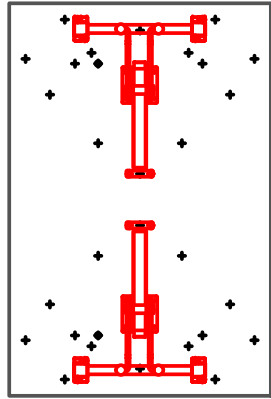

PLEASE REFER TO THE TABLE BASE GUIDE OVERLEAF TO MATCH YOUR TABLE BASE WITH THE PRE DRILLED GUIDE HOLES

PRODUCT INFORMATION SHEET

T128 Table Top

DELUXE
FLIPTOP
TABLES

FLIPTOP
TABLE

DELUXE
FOLDING
TABLE

ROMA DINING
TABLE

PISA DINING
TABLE

DELUXE RADIAL POST
LEG TABLE

TRUMPET BASE
DINING TABLE

FLAT SQUARE BASE
DINING TABLE

FLAT ROUND BASE DINING
TABLE

PRODUCT INFORMATION SHEET

T128 Table Top

**DELUXE
FLIPTOP
TABLE**

TRUMPET
BASE
DINING
TABLE

PLEASE REFER TO THE TABLE BASE GUIDE OVERLEAF TO MATCH YOUR TABLE BASE WITH THE PRE DRILLED GUIDE HOLES

PRODUCT INFORMATION SHEET

T148 Table Top

DELUXE
FLIPTOP
TABLES

FLIPTOP
TABLE