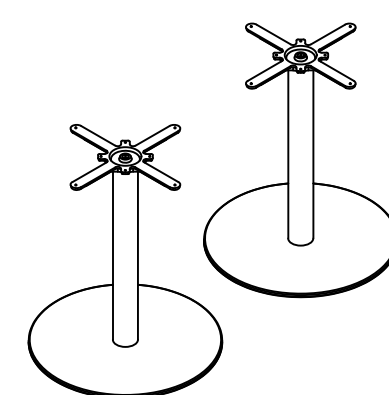

TRUMPET
BASE
DINING
TABLE

PLEASE REFER TO THE TABLE BASE GUIDE OVERLEAF TO MATCH YOUR TABLE BASE WITH THE PRE DRILLED GUIDE HOLES

PRODUCT INFORMATION SHEET

T148 Table Top

DELUXE
FLIPTOP
TABLES

FLIPTOP
TABLE

DELUXE
FOLDING
TABLE

ROMA DINING
TABLE

PISA
DINING
TABLE

DELUXE RADIAL POST
LEG TABLE

TRUMPET BASE
DINING TABLE

FLAT SQUARE BASE
DINING TABLE

FLAT ROUND BASE
DINING TABLE

PRODUCT INFORMATION SHEET

T168 Table Top

PLEASE REFER TO THE TABLE BASE GUIDE OVERLEAF TO MATCH YOUR TABLE BASE WITH THE PRE DRILLED GUIDE HOLES

PRODUCT INFORMATION SHEET

T168 Table Top

DELUXE
FLIPTOP
TABLES

FLIPTOP
TABLE

DELUXE
FOLDING
TABLE