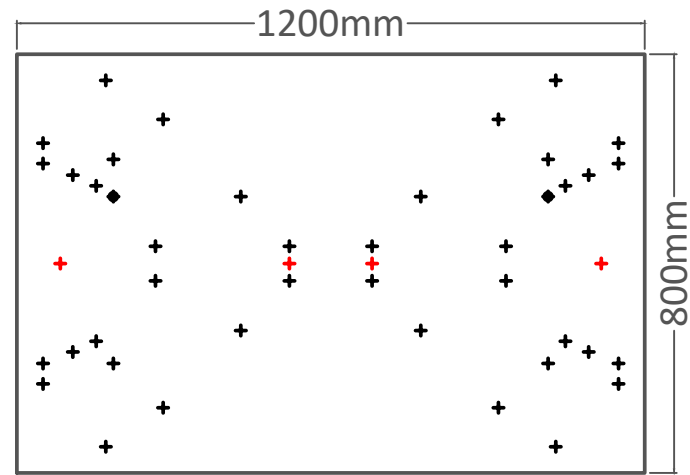

**FLIPTOP
TABLE**

**DELUXE
FOLDING
TABLE**

**DELUXE
RADIAL
POST LEG
TABLE**

PRODUCT INFORMATION SHEET
T128 Table Top

ROMA
DINING
TABLE

PISA
DINING
TABLE

FLAT
SQUARE
BASE
DINING
TABLE

FLAT
ROUND
BASE
DINING
TABLE

TRUMPET
BASE
DINING
TABLE

PLEASE REFER TO THE TABLE BASE GUIDE OVERLEAF TO MATCH YOUR TABLE BASE WITH THE PRE DRILLED GUIDE HOLES

PRODUCT INFORMATION SHEET

T148 Table Top

DELUXE
FLIPTOP
TABLES

FLIPTOP
TABLE