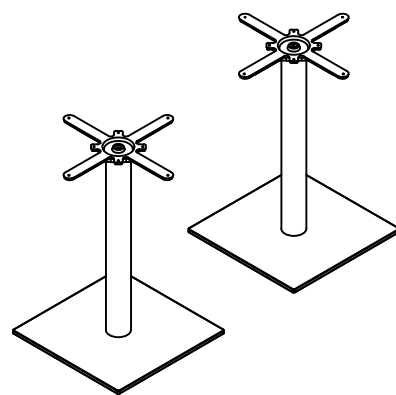

TRUMPET
BASE
DINING
TABLE

PLEASE REFER TO THE TABLE BASE GUIDE OVERLEAF TO MATCH YOUR TABLE BASE WITH THE PRE DRILLED GUIDE HOLES

PRODUCT INFORMATION SHEET

T148 Table Top

DELUXE
FLIPTOP
TABLES

FLIPTOP
TABLE

DELUXE
FOLDING
TABLE

ROMA DINING
TABLE

PISA
DINING
TABLE

DELUXE RADIAL POST
LEG TABLE

TRUMPET BASE
DINING TABLE

FLAT SQUARE BASE
DINING TABLE

FLAT ROUND BASE
DINING TABLE

PRODUCT INFORMATION SHEET

T168 Table Top

PLEASE REFER TO THE TABLE BASE GUIDE OVERLEAF TO MATCH YOUR TABLE BASE WITH THE PRE DRILLED GUIDE HOLES

PRODUCT INFORMATION SHEET

T168 Table Top

DELUXE
FLIPTOP
TABLES

FLIPTOP
TABLE

DELUXE
FOLDING
TABLE