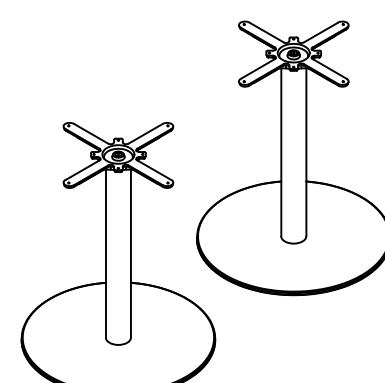

PLEASE REFER TO THE TABLE BASE GUIDE OVERLEAF TO MATCH YOUR TABLE BASE WITH THE PRE DRILLED GUIDE HOLES

PRODUCT INFORMATION SHEET

T128 Table Top

DELUXE
FLIPTOP
TABLES

FLIPTOP
TABLE

DELUXE
FOLDING
TABLE

ROMA DINING
TABLE

PISA DINING
TABLE

DELUXE RADIAL POST
LEG TABLE

TRUMPET BASE
DINING TABLE

FLAT SQUARE BASE
DINING TABLE

FLAT ROUND BASE DINING
TABLE

PRODUCT INFORMATION SHEET

T128 Table Top

**DELUXE
FLIPTOP
TABLE**

**FLIPTOP
TABLE**

**DELUXE
FOLDING
TABLE**

**DELUXE
RADIAL
POST LEG
TABLE**

PRODUCT INFORMATION SHEET
T128 Table Top

ROMA
DINING
TABLE

PISA
DINING
TABLE

FLAT
SQUARE
BASE
DINING
TABLE

FLAT
ROUND
BASE
DINING
TABLE

TRUMPET
BASE
DINING
TABLE

PLEASE REFER TO THE TABLE BASE GUIDE OVERLEAF TO MATCH YOUR TABLE BASE WITH THE PRE DRILLED GUIDE HOLES

PRODUCT INFORMATION SHEET

T148 Table Top

DELUXE
FLIPTOP
TABLES

FLIPTOP
TABLE