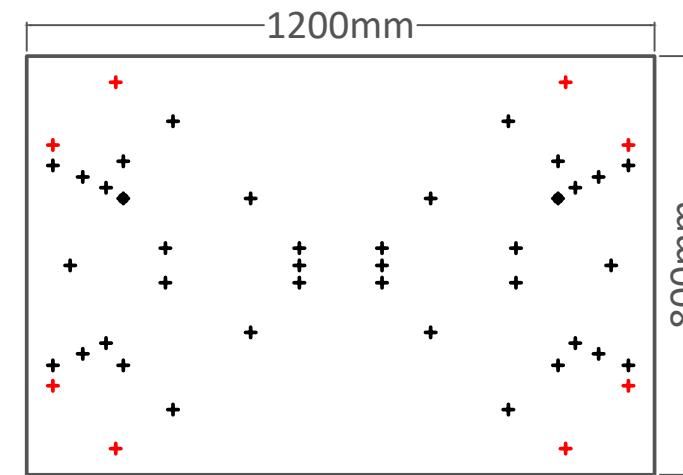

PRODUCT INFORMATION SHEET

T128 Table Top