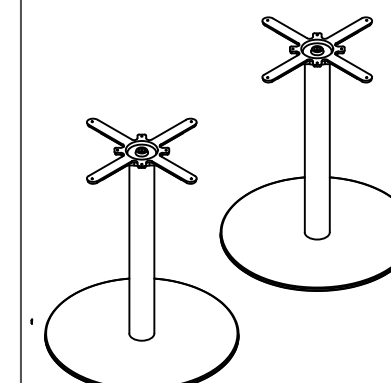

T168 Table Top

PLEASE REFER TO THE TABLE BASE GUIDE OVERLEAF TO MATCH YOUR TABLE BASE WITH THE PRE DRILLED GUIDE HOLES

PRODUCT INFORMATION SHEET

T168 Table Top

DELUXE
FLIPTOP
TABLES

FLIPTOP
TABLE

DELUXE
FOLDING
TABLE

ROMA DINING
TABLE

PISA
DINING
TABLE

DELUXE RADIAL POST
LEG TABLE

TRUMPET BASE
DINING TABLE

FLAT SQUARE BASE
DINING TABLE

FLAT ROUND BASE DINING
TABLE

PRODUCT INFORMATION SHEET

T188 Table Top

1800mm

800mm

PLEASE REFER TO THE TABLE BASE GUIDE OVERLEAF TO MATCH YOUR TABLE BASE WITH THE PRE DRILLED GUIDE HOLES

PRODUCT INFORMATION SHEET

T188 Table Top

DELUXE
FLIPTOP
TABLES

FLIPTOP
TABLE

DELUXE
FOLDING
TABLE