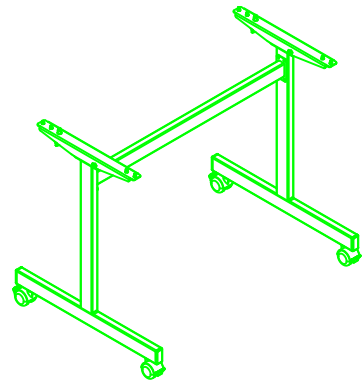

TRUMPET
BASE
DINING
TABLE

PLEASE REFER TO THE TABLE BASE GUIDE OVERLEAF TO MATCH YOUR TABLE BASE WITH THE PRE DRILLED GUIDE HOLES

PRODUCT INFORMATION SHEET

T148 Table Top

DELUXE
FLIPTOP
TABLES

FLIPTOP
TABLE

T168 Table Top

PLEASE REFER TO THE TABLE BASE GUIDE OVERLEAF TO MATCH YOUR TABLE BASE WITH THE PRE DRILLED GUIDE HOLES

PRODUCT INFORMATION SHEET

T168 Table Top

DELUXE
FLIPTOP
TABLES

FLIPTOP
TABLE

DELUXE
FOLDING
TABLE

ROMA DINING
TABLE

PISA
DINING
TABLE

DELUXE RADIAL POST
LEG TABLE

TRUMPET BASE
DINING TABLE

FLAT SQUARE BASE
DINING TABLE

FLAT ROUND BASE DINING
TABLE

PRODUCT INFORMATION SHEET

T188 Table Top

1800mm

800mm

PLEASE REFER TO THE TABLE BASE GUIDE OVERLEAF TO MATCH YOUR TABLE BASE WITH THE PRE DRILLED GUIDE HOLES

PRODUCT INFORMATION SHEET

T188 Table Top

DELUXE
FLIPTOP
TABLES

FLIPTOP
TABLE

DELUXE
FOLDING
TABLE