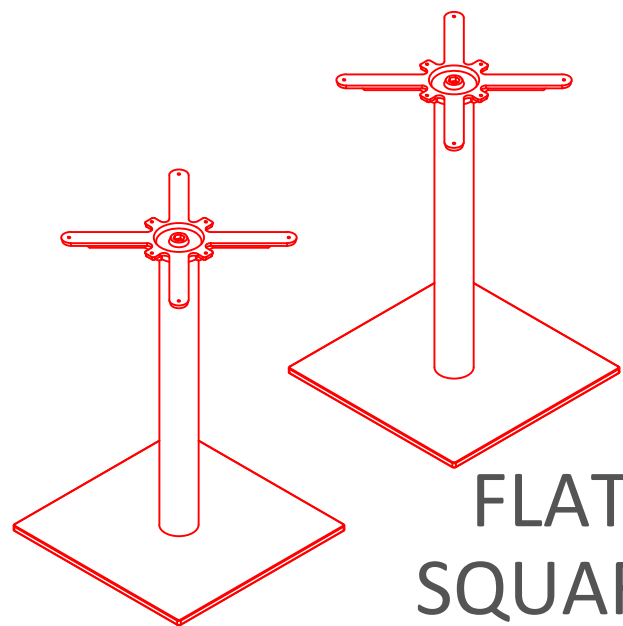

PISA DINING
TABLE

DELUXE RADIAL POST
LEG TABLE

TRUMPET BASE
DINING TABLE

FLAT SQUARE BASE
DINING TABLE

FLAT ROUND BASE DINING
TABLE

PRODUCT INFORMATION SHEET

T128 Table Top

**DELUXE
FLIPTOP
TABLE**

**FLIPTOP
TABLE**

**DELUXE
FOLDING
TABLE**

**DELUXE
RADIAL
POST LEG
TABLE**

PRODUCT INFORMATION SHEET
T128 Table Top

ROMA
DINING
TABLE

PISA
DINING
TABLE

FLAT
SQUARE
BASE
DINING
TABLE

FLAT
ROUND
BASE
DINING
TABLE

TRUMPET
BASE
DINING
TABLE

PLEASE REFER TO THE TABLE BASE GUIDE OVERLEAF TO MATCH YOUR TABLE BASE WITH THE PRE DRILLED GUIDE HOLES

PRODUCT INFORMATION SHEET

T148 Table Top

DELUXE
FLIPTOP
TABLES

FLIPTOP
TABLE