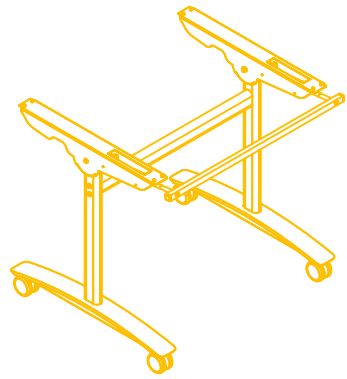

**FLIPTOP
TABLE**

**DELUXE
FOLDING
TABLE**

**DELUXE
RADIAL
POST LEG
TABLE**

PRODUCT INFORMATION SHEET
T128 Table Top

ROMA
DINING
TABLE

PISA
DINING
TABLE

FLAT
SQUARE
BASE
DINING
TABLE

FLAT
ROUND
BASE
DINING
TABLE

TRUMPET
BASE
DINING
TABLE

PLEASE REFER TO THE TABLE BASE GUIDE OVERLEAF TO MATCH YOUR TABLE BASE WITH THE PRE DRILLED GUIDE HOLES

PRODUCT INFORMATION SHEET

T148 Table Top

DELUXE
FLIPTOP
TABLES

FLIPTOP
TABLE

DELUXE
FOLDING
TABLE

ROMA DINING
TABLE

PISA
DINING
TABLE

DELUXE RADIAL POST
LEG TABLE

TRUMPET BASE
DINING TABLE

FLAT SQUARE BASE
DINING TABLE

FLAT ROUND BASE
DINING TABLE

PRODUCT INFORMATION SHEET