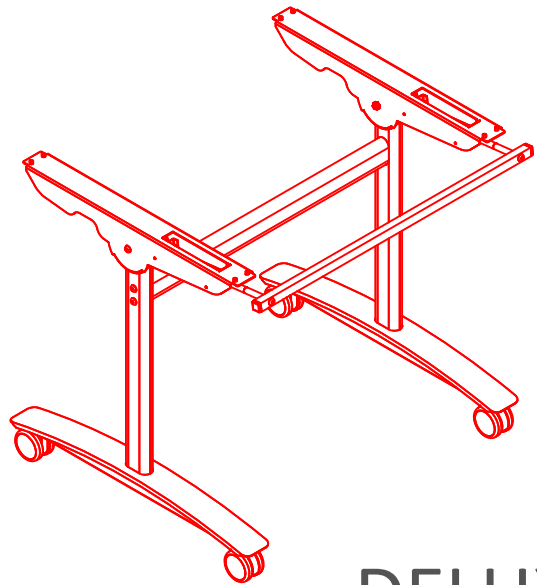

PLEASE REFER TO THE TABLE BASE GUIDE OVERLEAF TO MATCH YOUR TABLE BASE WITH THE PRE DRILLED GUIDE HOLES

PRODUCT INFORMATION SHEET

T128 Table Top

DELUXE
FLIPTOP
TABLES

FLIPTOP
TABLE

DELUXE
FOLDING
TABLE

ROMA DINING
TABLE

PISA DINING
TABLE

DELUXE RADIAL POST
LEG TABLE

TRUMPET BASE
DINING TABLE

FLAT SQUARE BASE
DINING TABLE

FLAT ROUND BASE DINING
TABLE

PRODUCT INFORMATION SHEET

T128 Table Top

**DELUXE
FLIPTOP
TABLE**

**FLIPTOP
TABLE**

**DELUXE
FOLDING
TABLE**

**DELUXE
RADIAL
POST LEG
TABLE**

PRODUCT INFORMATION SHEET
T128 Table Top

ROMA
DINING
TABLE

PISA
DINING
TABLE

FLAT
SQUARE
BASE
DINING
TABLE

FLAT
ROUND
BASE
DINING
TABLE

TRUMPET
BASE
DINING
TABLE

PLEASE REFER TO THE TABLE BASE GUIDE OVERLEAF TO MATCH YOUR TABLE BASE WITH THE PRE DRILLED GUIDE HOLES

PRODUCT INFORMATION SHEET

T148 Table Top

DELUXE
FLIPTOP
TABLES

FLIPTOP
TABLE