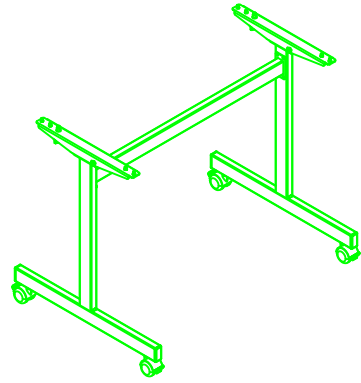

**FLIPTOP
TABLE**

**DELUXE
FOLDING
TABLE**

**DELUXE
RADIAL
POST LEG
TABLE**

PRODUCT INFORMATION SHEET
T128 Table Top

ROMA
DINING
TABLE

PISA
DINING
TABLE

FLAT
SQUARE
BASE
DINING
TABLE

FLAT
ROUND
BASE
DINING
TABLE

TRUMPET
BASE
DINING
TABLE

PLEASE REFER TO THE TABLE BASE GUIDE OVERLEAF TO MATCH YOUR TABLE BASE WITH THE PRE DRILLED GUIDE HOLES

PRODUCT INFORMATION SHEET

T148 Table Top

DELUXE
FLIPTOP
TABLES

FLIPTOP
TABLE

T168 Table Top

PLEASE REFER TO THE TABLE BASE GUIDE OVERLEAF TO MATCH YOUR TABLE BASE WITH THE PRE DRILLED GUIDE HOLES

PRODUCT INFORMATION SHEET

T168 Table Top

DELUXE
FLIPTOP
TABLES

FLIPTOP
TABLE

DELUXE
FOLDING
TABLE