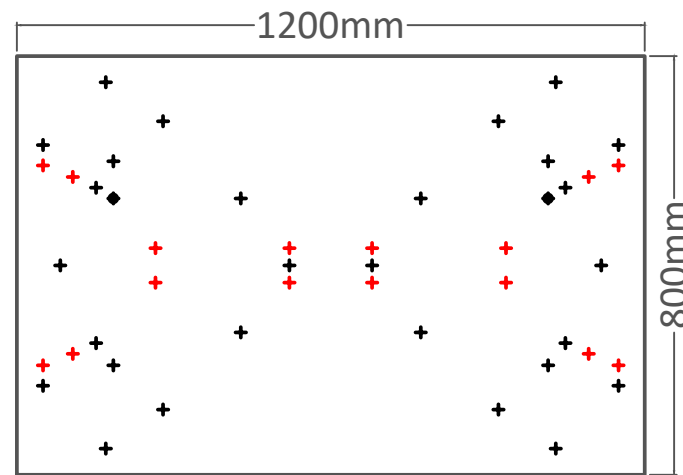

**DELUXE
RADIAL
POST LEG
TABLE**