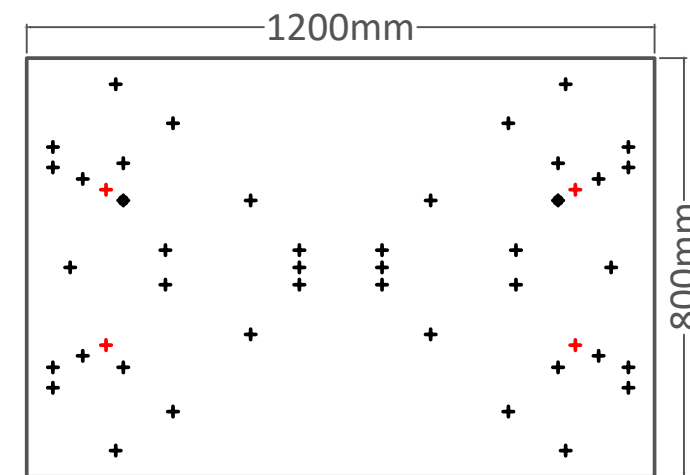

**FLIPTOP
TABLE**

**DELUXE
FOLDING
TABLE**

**DELUXE
RADIAL
POST LEG
TABLE**

PRODUCT INFORMATION SHEET
T128 Table Top

ROMA
DINING
TABLE

PISA
DINING
TABLE

FLAT
SQUARE
BASE
DINING
TABLE

FLAT
ROUND
BASE
DINING
TABLE

TRUMPET
BASE
DINING
TABLE

PLEASE REFER TO THE TABLE BASE GUIDE OVERLEAF TO MATCH YOUR TABLE BASE WITH THE PRE DRILLED GUIDE HOLES

PRODUCT INFORMATION SHEET

T148 Table Top

DELUXE
FLIPTOP
TABLES

FLIPTOP
TABLE