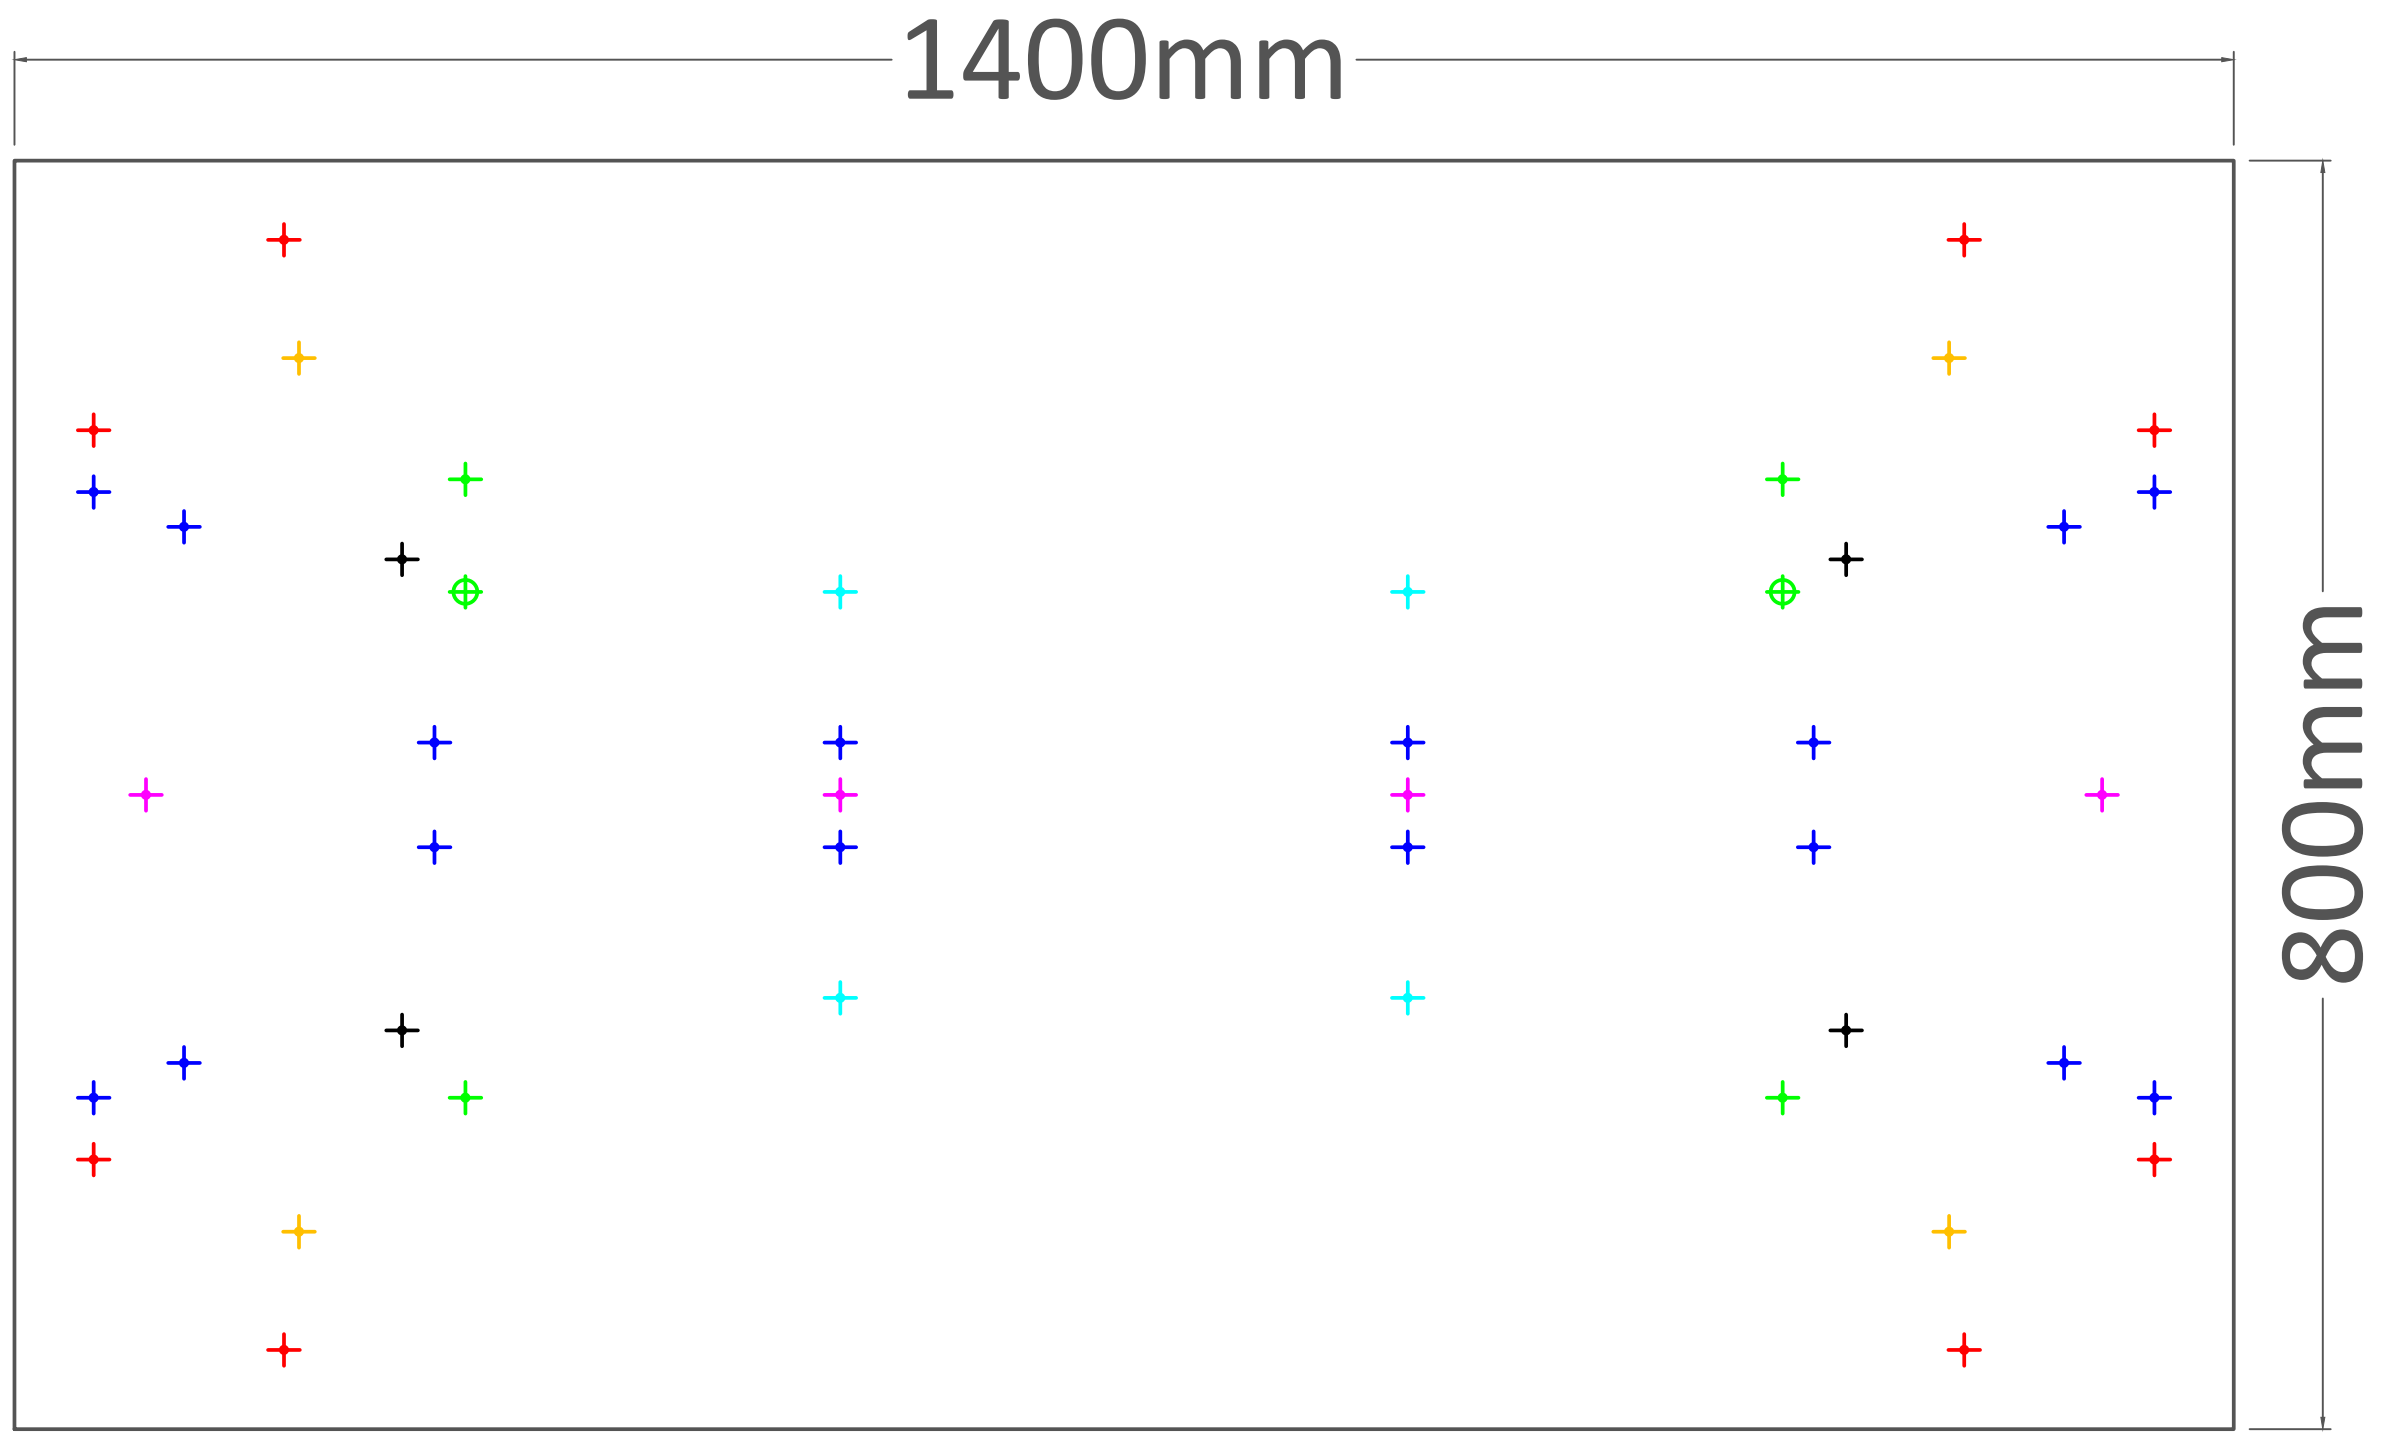

PLEASE REFER TO THE TABLE BASE GUIDE OVERLEAF TO MATCH YOUR TABLE BASE WITH THE PRE DRILLED GUIDE HOLES

PRODUCT INFORMATION SHEET

T128 Table Top

DELUXE
FLIPTOP
TABLES

FLIPTOP
TABLE

DELUXE
FOLDING
TABLE

ROMA DINING
TABLE

TRUMPET
BASE
DINING
TABLE

PLEASE REFER TO THE TABLE BASE GUIDE OVERLEAF TO MATCH YOUR TABLE BASE WITH THE PRE DRILLED GUIDE HOLES

PRODUCT INFORMATION SHEET

T148 Table Top

DELUXE
FLIPTOP
TABLES

FLIPTOP
TABLE

1800mm

800mm

PLEASE REFER TO THE TABLE BASE GUIDE OVERLEAF TO MATCH YOUR TABLE BASE WITH THE PRE DRILLED GUIDE HOLES

PRODUCT INFORMATION SHEET

T188 Table Top

DELUXE
FLIPTOP
TABLES

FLIPTOP
TABLE

DELUXE
FOLDING
TABLE