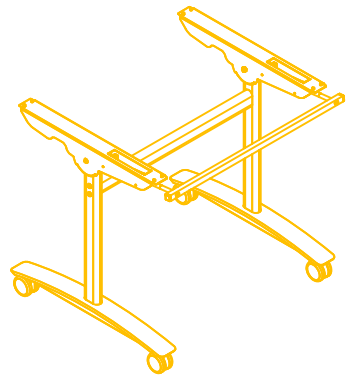

PLEASE REFER TO THE TABLE BASE GUIDE OVERLEAF TO MATCH YOUR TABLE BASE WITH THE PRE DRILLED GUIDE HOLES

PRODUCT INFORMATION SHEET

T128 Table Top

DELUXE
FLIPTOP
TABLES

FLIPTOP
TABLE

DELUXE
FOLDING
TABLE

ROMA DINING
TABLE

PISA DINING
TABLE

DELUXE RADIAL POST
LEG TABLE

TRUMPET BASE
DINING TABLE

FLAT SQUARE BASE
DINING TABLE

FLAT ROUND BASE DINING
TABLE

PRODUCT INFORMATION SHEET

T128 Table Top

**DELUXE
FLIPTOP
TABLE**

**FLIPTOP
TABLE**

**DELUXE
FOLDING
TABLE**

**DELUXE
RADIAL
POST LEG
TABLE**

PRODUCT INFORMATION SHEET
T128 Table Top

ROMA
DINING
TABLE

PISA
DINING
TABLE

FLAT
SQUARE
BASE
DINING
TABLE

FLAT
ROUND
BASE
DINING
TABLE

TRUMPET
BASE
DINING
TABLE

PLEASE REFER TO THE TABLE BASE GUIDE OVERLEAF TO MATCH YOUR TABLE BASE WITH THE PRE DRILLED GUIDE HOLES

PRODUCT INFORMATION SHEET

T148 Table Top

DELUXE
FLIPTOP
TABLES

FLIPTOP
TABLE