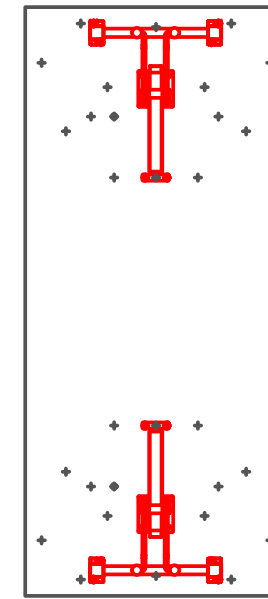

1800mm

800mm

PLEASE REFER TO THE TABLE BASE GUIDE OVERLEAF TO MATCH YOUR TABLE BASE WITH THE PRE DRILLED GUIDE HOLES

PRODUCT INFORMATION SHEET

T188 Table Top

DELUXE
FLIPTOP
TABLES

FLIPTOP
TABLE

DELUXE
FOLDING
TABLE