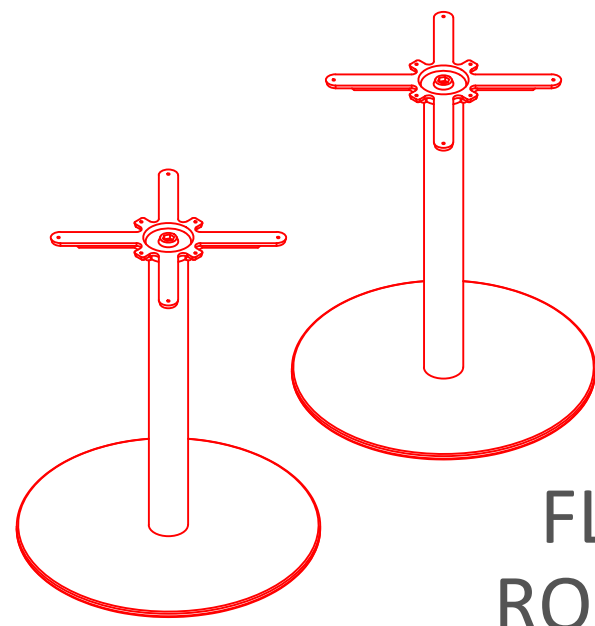

PISA DINING
TABLE

DELUXE RADIAL POST
LEG TABLE

TRUMPET BASE
DINING TABLE

FLAT SQUARE BASE
DINING TABLE

FLAT ROUND BASE DINING
TABLE

PRODUCT INFORMATION SHEET

T128 Table Top

**DELUXE
FLIPTOP
TABLE**

**FLIPTOP
TABLE**

**DELUXE
FOLDING
TABLE**

**DELUXE
RADIAL
POST LEG
TABLE**

PRODUCT INFORMATION SHEET
T128 Table Top

ROMA
DINING
TABLE

PISA
DINING
TABLE

FLAT
SQUARE
BASE
DINING
TABLE

FLAT
ROUND
BASE
DINING
TABLE

TRUMPET
BASE
DINING
TABLE

PLEASE REFER TO THE TABLE BASE GUIDE OVERLEAF TO MATCH YOUR TABLE BASE WITH THE PRE DRILLED GUIDE HOLES

PRODUCT INFORMATION SHEET

T148 Table Top

DELUXE
FLIPTOP
TABLES

FLIPTOP
TABLE

1800mm

800mm

PLEASE REFER TO THE TABLE BASE GUIDE OVERLEAF TO MATCH YOUR TABLE BASE WITH THE PRE DRILLED GUIDE HOLES

PRODUCT INFORMATION SHEET

T188 Table Top

DELUXE
FLIPTOP
TABLES

FLIPTOP
TABLE

DELUXE
FOLDING
TABLE