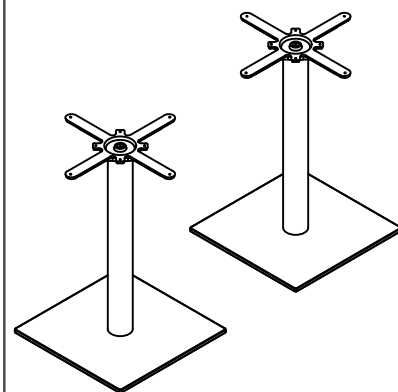

ROMA DINING
TABLE

PISA
DINING
TABLE

DELUXE RADIAL POST
LEG TABLE

TRUMPET BASE
DINING TABLE

FLAT SQUARE BASE
DINING TABLE

FLAT ROUND BASE DINING
TABLE

PRODUCT INFORMATION SHEET

T188 Table Top

1800mm

800mm

PLEASE REFER TO THE TABLE BASE GUIDE OVERLEAF TO MATCH YOUR TABLE BASE WITH THE PRE DRILLED GUIDE HOLES

PRODUCT INFORMATION SHEET

T188 Table Top

DELUXE
FLIPTOP
TABLES

FLIPTOP
TABLE

DELUXE
FOLDING
TABLE