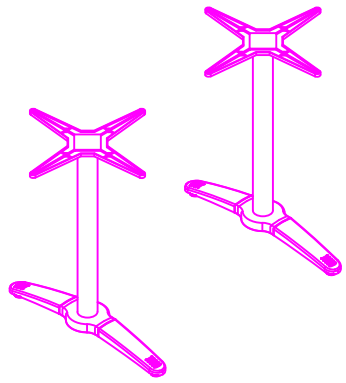

**FLIPTOP
TABLE**

**DELUXE
FOLDING
TABLE**

**DELUXE
RADIAL
POST LEG
TABLE**

PRODUCT INFORMATION SHEET
T128 Table Top

ROMA
DINING
TABLE

PISA
DINING
TABLE

FLAT
SQUARE
BASE
DINING
TABLE

FLAT
ROUND
BASE
DINING
TABLE

TRUMPET
BASE
DINING
TABLE

PLEASE REFER TO THE TABLE BASE GUIDE OVERLEAF TO MATCH YOUR TABLE BASE WITH THE PRE DRILLED GUIDE HOLES

PRODUCT INFORMATION SHEET

T148 Table Top

DELUXE
FLIPTOP
TABLES

FLIPTOP
TABLE

DELUXE
FOLDING
TABLE

ROMA DINING
TABLE

PISA
DINING
TABLE

DELUXE RADIAL POST
LEG TABLE

TRUMPET BASE
DINING TABLE

FLAT SQUARE BASE
DINING TABLE

FLAT ROUND BASE
DINING TABLE

PRODUCT INFORMATION SHEET

T168 Table Top

PLEASE REFER TO THE TABLE BASE GUIDE OVERLEAF TO MATCH YOUR TABLE BASE WITH THE PRE DRILLED GUIDE HOLES

PRODUCT INFORMATION SHEET

T168 Table Top

DELUXE
FLIPTOP
TABLES

FLIPTOP
TABLE

DELUXE
FOLDING
TABLE