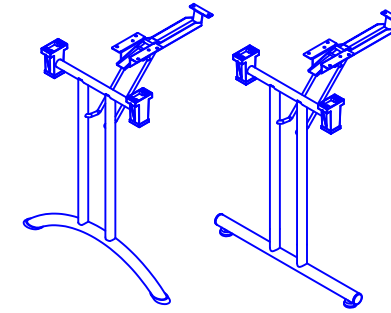

ROMA DINING
TABLE

PISA
DINING
TABLE

DELUXE RADIAL POST
LEG TABLE

TRUMPET BASE
DINING TABLE

FLAT SQUARE BASE
DINING TABLE

FLAT ROUND BASE DINING
TABLE

PRODUCT INFORMATION SHEET

T188 Table Top

1800mm

800mm

PLEASE REFER TO THE TABLE BASE GUIDE OVERLEAF TO MATCH YOUR TABLE BASE WITH THE PRE DRILLED GUIDE HOLES

PRODUCT INFORMATION SHEET

T188 Table Top

DELUXE
FLIPTOP
TABLES

FLIPTOP
TABLE

DELUXE
FOLDING
TABLE