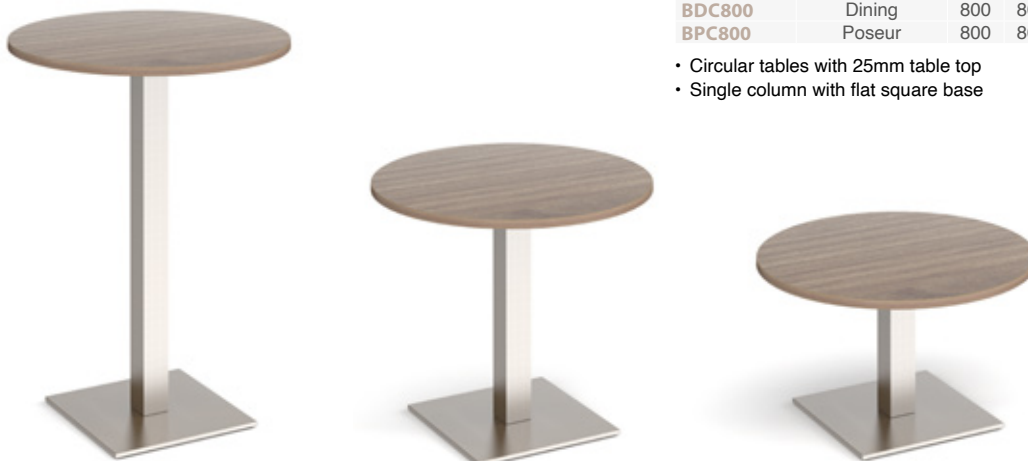

BASE finishes

Black (K)

Brushed Steel (BS)

White (WH)

BRESCIA

COFFEE, DINING & POSEUR TABLES

Circular Tables with Flat Square Base

CODE	DESCRIPTION	W	D	H	STOCKED	MTO
BCC800	Coffee	800	800	490	£347	£649
BDC800	Dining	800	800	725	£347	£758
BPC800	Poseur	800	800	1110	£417	£866

- Circular tables with 25mm table top
- Single column with flat square base

Square Tables with Flat Square Base

CODE	DESCRIPTION	W	D	H	STOCKED	MTO
BCS800	Coffee	800	800	490	£347	£758
BDS800	Dining	800	800	725	£394	£866
BPS800	Poseur	800	800	1110	£519	£974