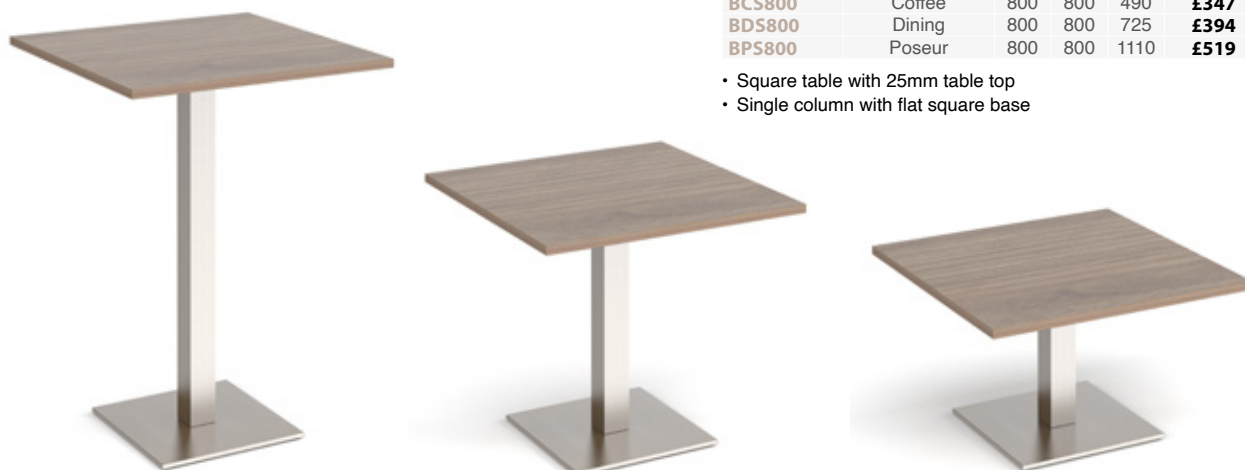

Square Tables with Flat Square Base

CODE	DESCRIPTION	W	D	H	STOCKED	MTO
BCS800	Coffee	800	800	490	£347	£758
BDS800	Dining	800	800	725	£394	£866
BPS800	Poseur	800	800	1110	£519	£974

- Square table with 25mm table top
- Single column with flat square base