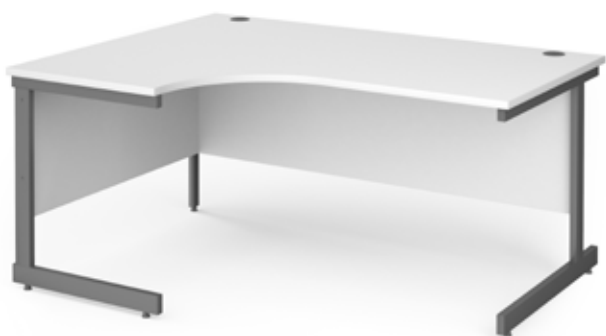

## Left Hand Ergonomic Desks

CODE	W	D	H	w	d	RRP
<b>CC14EL</b>	1400	800	725	600	1200	<b>£469</b>
<b>CC16EL</b>	1600	800	725	600	1200	<b>£508</b>
<b>CC18EL</b>	1800	800	725	600	1200	<b>£564</b>

- Ergonomic left hand desktops with single upright legs & two cable ports
- Ideal to fit into corners or cluster together to maximise office space