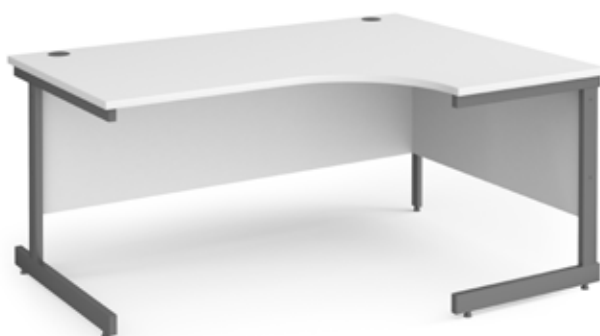

Right Hand Ergonomic Desks

CODE	W	D	H	w	d	RRP
CC14ER	1400	800	725	600	1200	£469
CC16ER	1600	800	725	600	1200	£508
CC18ER	1800	800	725	600	1200	£564

- Ergonomic right hand desktops with single upright legs & two cable ports
- Space saving design to fit in rooms which lack space