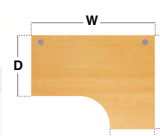

CODE	W	D	H	w	d	RRP
CP16ER3	1600	800	725	600	1200	£702
CP18ER3	1800	800	725	600	1200	£729

- Ergonomic right hand desktops with panel ends and silver or graphite corner leg
- Internal drawer dimensions 475mm wide, 80mm high and 475mm deep

Graphite (G)

Silver (S)