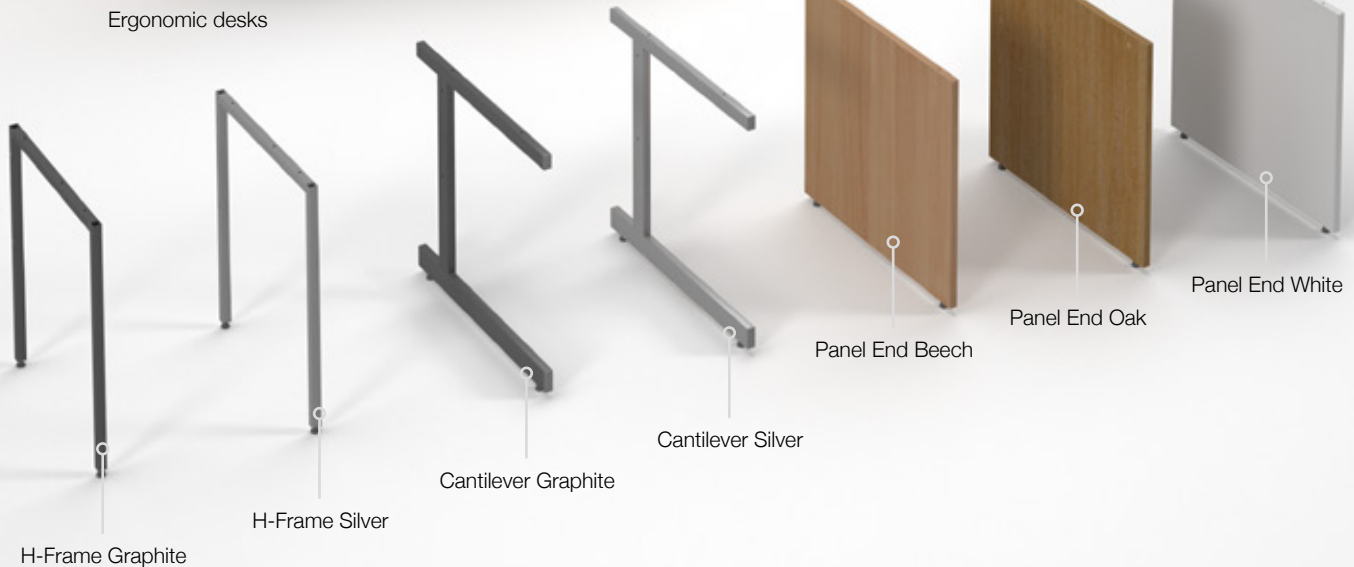

Boasting a wide range of configurations and desk options, the Contract 25 range is available with cantilever leg, H-Frame leg and panel end leg designs to suit all requirements for function, style and most importantly budget.

Contract 25 is the perfect entry into 25mm desking, featuring a variety of sizes, shapes, and storage solutions for any work style or office arrangement.

Straight desks

3 drawer pedestal

2 drawer pedestal

Ergonomic desks

H-Frame Graphite

H-Frame Silver

Cantilever Graphite

Cantilever Silver

Panel End Beech

Panel End Oak

Panel End White