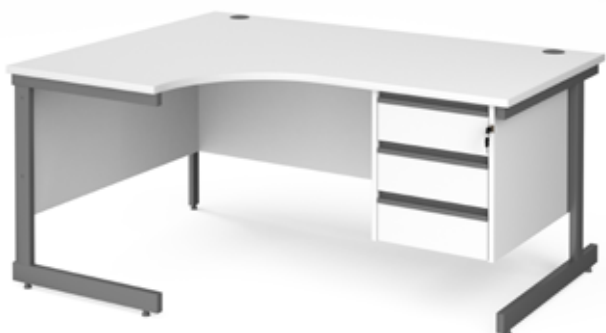

## Left Hand Ergonomic Desks with Two Drawer Pedestal

CODE	W	D	H	w	d	RRP
<b>CC16EL2</b>	1600	800	725	600	1200	<b>£681</b>
<b>CC18EL2</b>	1800	800	725	600	1200	<b>£742</b>

- Ergonomic left hand desktops with single upright legs & two cable ports
- Two drawer fixed pedestal which accept A4 and foolscap files

## Right Hand Ergonomic Desks with Two Drawer Pedestal

CODE	W	D	H	w	d	RRP
<b>CC16ER2</b>	1600	800	725	600	1200	<b>£681</b>
<b>CC18ER2</b>	1800	800	725	600	1200	<b>£742</b>

- Ergonomic right hand desktops with single upright legs & two cable ports
- Filing drawer has metal rails for folders to clip on front to back

## Left Hand Ergonomic Desks with Three Drawer Pedestal

CODE	W	D	H	w	d	RRP
<b>CC16EL3</b>	1600	800	725	600	1200	<b>£681</b>
<b>CC18EL3</b>	1800	800	725	600	1200	<b>£742</b>

- Ergonomic left hand desktops with single upright legs & two cable ports
- Three drawer fixed pedestal with matching finger pull handles