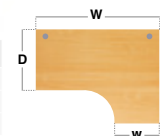

CODE	W	D	H	w	d	RRP
CP14ER	1400	800	725	600	1200	£481
CP16ER	1600	800	725	600	1200	£508
CP18ER	1800	800	725	600	1200	£564

- Ergonomic right hand desktops with panel ends and silver or graphite corner leg
- Space saving design to fit in rooms which lack space