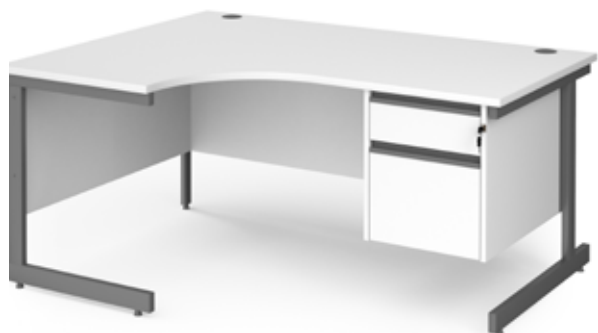

## Left Hand Ergonomic Desks

CODE	W	D	H	w	d	RRP
<b>CC14EL</b>	1400	800	725	600	1200	<b>£469</b>
<b>CC16EL</b>	1600	800	725	600	1200	<b>£508</b>
<b>CC18EL</b>	1800	800	725	600	1200	<b>£564</b>

- Ergonomic left hand desktops with single upright legs & two cable ports
- Ideal to fit into corners or cluster together to maximise office space

## Right Hand Ergonomic Desks

CODE	W	D	H	w	d	RRP
<b>CC14ER</b>	1400	800	725	600	1200	<b>£469</b>
<b>CC16ER</b>	1600	800	725	600	1200	<b>£508</b>
<b>CC18ER</b>	1800	800	725	600	1200	<b>£564</b>

- Ergonomic right hand desktops with single upright legs & two cable ports
- Space saving design to fit in rooms which lack space

## Left Hand Ergonomic Desks with Two Drawer Pedestal

CODE	W	D	H	w	d	RRP
<b>CC16EL2</b>	1600	800	725	600	1200	<b>£681</b>
<b>CC18EL2</b>	1800	800	725	600	1200	<b>£742</b>

- Ergonomic left hand desktops with single upright legs & two cable ports
- Two drawer fixed pedestal which accept A4 and foolscap files