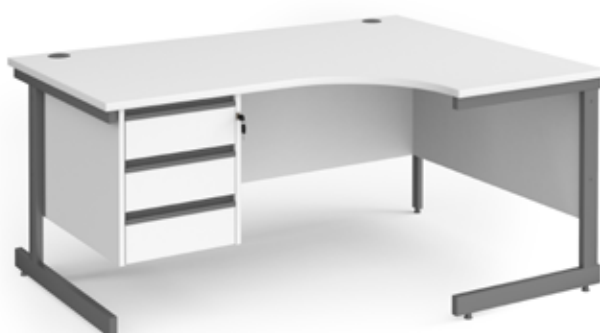

## Right Hand Ergonomic Desks with Two Drawer Pedestal

CODE	W	D	H	w	d	RRP
<b>CC16ER2</b>	1600	800	725	600	1200	<b>£681</b>
<b>CC18ER2</b>	1800	800	725	600	1200	<b>£742</b>

- Ergonomic right hand desktops with single upright legs & two cable ports
- Filing drawer has metal rails for folders to clip on front to back

## Left Hand Ergonomic Desks with Three Drawer Pedestal

CODE	W	D	H	w	d	RRP
<b>CC16EL3</b>	1600	800	725	600	1200	<b>£681</b>
<b>CC18EL3</b>	1800	800	725	600	1200	<b>£742</b>

- Ergonomic left hand desktops with single upright legs & two cable ports
- Three drawer fixed pedestal with matching finger pull handles

## Right Hand Ergonomic Desks with Three Drawer Pedestal

CODE	W	D	H	w	d	RRP
<b>CC16ER3</b>	1600	800	725	600	1200	<b>£681</b>
<b>CC18ER3</b>	1800	800	725	600	1200	<b>£742</b>

- Ergonomic right hand desktops with single upright legs & two cable ports
- Internal drawer dimensions 475mm wide, 80mm high and 475mm deep