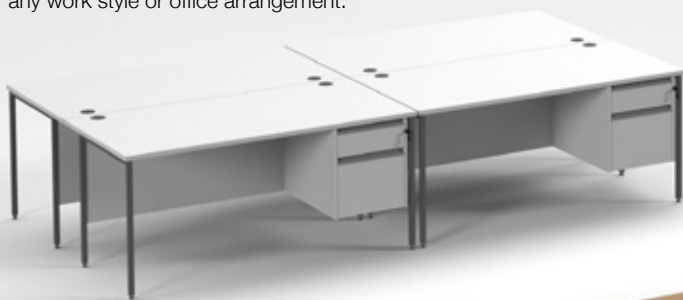

3 FRAME STYLES
3 WOOD FINISHES
2 LEG FINISHES
2 TOP SHAPES
2 PEDESTAL OPTIONS

Boasting a wide range of configurations and desk options, the Contract 25 range is available with cantilever leg, H-Frame leg and panel end leg designs to suit all requirements for function, style and most importantly budget.

Contract 25 is the perfect entry into 25mm desking, featuring a variety of sizes, shapes, and storage solutions for any work style or office arrangement.

Straight desks