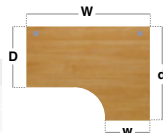

CODE	W	D	H	w	d	RRP
MP16ERP2	1600	800	725	600	1200	£723
MP18ERP2	1800	800	725	600	1200	£795

- Ergonomic right hand desktops with panel end leg and full leg return
- Two drawer fixed pedestal which accepts A4 and foolscap files

Right Hand Ergonomic Desks with Three Drawer Pedestal