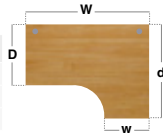

- Ergonomic right hand desktops with panel end legs and two cable access ports
- Ideal to fit into corners or cluster together to maximise office space

Right Hand Ergonomic Desks with Two Drawer Pedestal