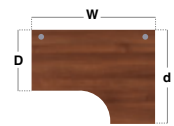

- Ergonomic right hand desktops with full H-Frame leg return
- Ideal to fit into corners or cluster together to maximise office space