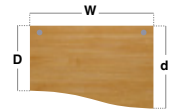

- Modern right hand wave desktops for a larger working area with panel end leg
- Two drawer fixed pedestal which accepts A4 and foolscap files

Right Hand Wave Desks with Three Drawer Pedestal