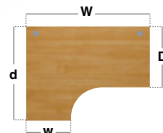

CODE	W	D	H	w	d	RRP
MP16ELP2	1600	800	725	600	1200	£723
MP18ELP2	1800	800	725	600	1200	£795

- Ergonomic left hand desktops with panel end leg and full leg return
- Two drawer pedestal which is fixed to the 800mm deep end

Left Hand Ergonomic Desks with Three Drawer Pedestal