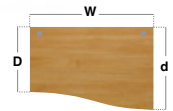

- Modern right hand wave desktops for a larger working area with panel end leg
- Use individually or side-by-side with the left hand desk for a full wave effect

Right Hand Wave Desks with Two Drawer Pedestal