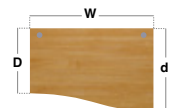

- Modern right hand wave desktops for a larger working area with panel end leg
- Three drawer fixed pedestal with three shallow drawers