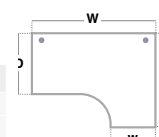

CODE	W	D	H	w	d	RRP
MC16ERP3	1600	800	725	600	1200	£723
MC18ERP3	1800	800	725	600	1200	£795

- Ergonomic right hand desktops with cantilever frame and full leg return
- Three drawer fixed pedestal with three shallow drawers

Black (K)

Silver (S)

White (WH)