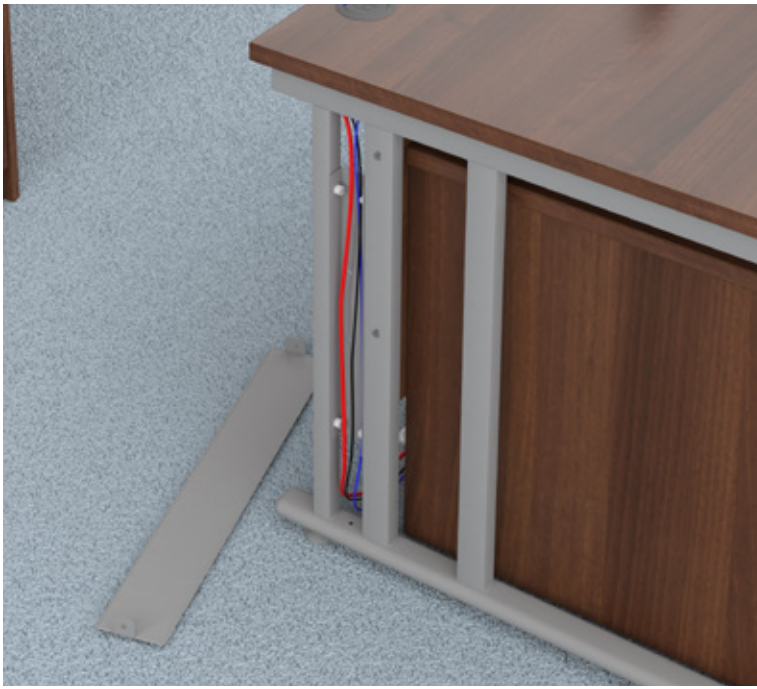

SPECIFICATION

Product
guarantee

Designed &
manufactured

EN527-1:2011, EN527-2:2016, EN1729-2:2012+A1:2015

This multi-functional desking collection is designed to fit a variety of office environments, whilst offering an effective and affordable solution to cable control, with 25mm desktops that ensure the strength and stability needed in commercial office furniture.