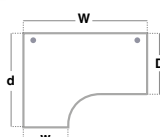

CODE	W	D	H	w	d	RRP
MC16ELP3	1600	800	725	600	1200	£723
MC18ELP3	1800	800	725	600	1200	£795

- Ergonomic left hand desktops with cantilever frame and full leg return
- Three drawer pedestal which is fixed to the 800mm deep end