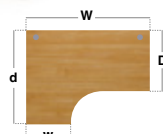

CODE	W	D	H	w	d	RRP
MP16ELP3	1600	800	725	600	1200	£723
MP18ELP3	1800	800	725	600	1200	£795

- Ergonomic left hand desktops with panel end leg and full leg return
- Three drawer pedestal which is fixed to the 800mm deep end