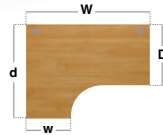

- Ergonomic left hand desktops with panel end legs and two cable access ports
- Ideal to fit into corners or cluster together to maximise office space

Left Hand Ergonomic Desks with Two Drawer Pedestal