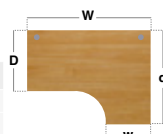

CODE	W	D	H	w	d	RRP
MP16ERP3	1600	800	725	600	1200	£723
MP18ERP3	1800	800	725	600	1200	£795

- Ergonomic right hand desktops with panel end leg and full leg return
- Three drawer fixed pedestal with three shallow drawers