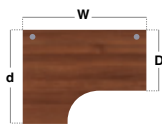

- Ergonomic left hand desktops with full H-Frame leg return
- Ideal to fit into corners or cluster together to maximise office space