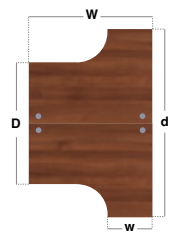

- Two ergonomic desks in a back-to-back cluster
- H-Frame legs are shared between desks with a modesty panel

Black (K)

Silver (S)

White (WH)

Beech (B)

Grey Oak (GO)

Oak (O)

Walnut (W)

White (WH)

Please add frame finish followed by desktop finish when ordering eg. **MB1612B** with White frame in Walnut = **MB1612BWHW**