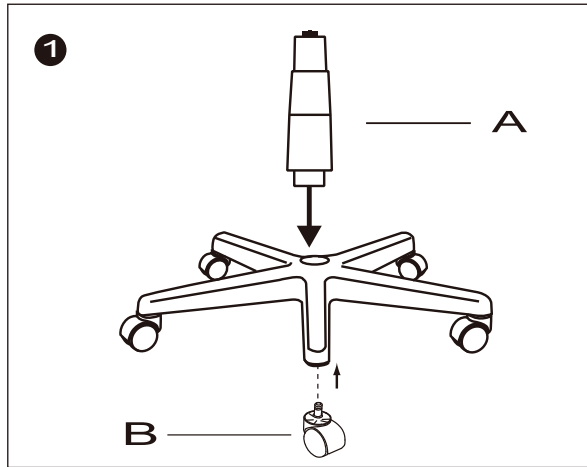

ASSEMBLY INSTRUCTIONS

PLEASE NOTE THE FIXING SCREWS ARE LOCATED IN THEIR FIXING POSITION

Do not tighten bolts fully until you have completed assembly.
"Should you require any assistance in assembling your goods please contact customer services on 0151 548 7111 between 9am/4:30pm.

dams 

Jota
Mesh

WARNING

- DO NOT USE THIS CHAIR AS A STEPLADDER
- USE THIS PRODUCT ONLY FOR SEATING ONE PERSON AT A TIME
- DO NOT USE THIS CHAIR UNLESS ALL BOLTS, SCREWS AND KNOBS ARE FIRMLY SECURED
- AT LEAST EVERY 4 MONTHS CHECK ALL BOLTS, SCREWS AND KNOBS TO BE SURE THEY REMAIN TIGHT
- IF PARTS ARE MISSING, BROKEN, DAMAGED OR WORN, STOP USING THE PRODUCT UNTIL REPAIRS ARE MADE USING AUTHORIZED PARTS
- FAILURE TO FOLLOW THESE INSTRUCTIONS/WARNINGS COULD RESULT IN SERIOUS INJURY