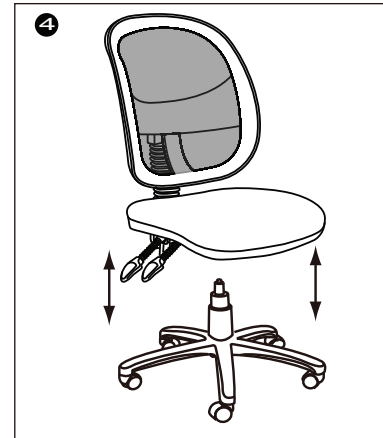

ASSEMBLY INSTRUCTIONS

PLEASE NOTE THE FIXING SCREWS ARE LOCATED IN THEIR FIXING POSITION

Do not tighten bolts fully until you have completed assembly.
"Should you require any assistance in assembling your goods please contact customer services on 0151 548 7111 between 9am/4:30pm.

dams 

Jota
Mesh

WARNING

- DO NOT USE THIS CHAIR AS A STEPLADDER
- USE THIS PRODUCT ONLY FOR SEATING ONE PERSON AT A TIME
- DO NOT USE THIS CHAIR UNLESS ALL BOLTS, SCREWS AND KNOBS ARE FIRMLY SECURED
- AT LEAST EVERY 4 MONTHS CHECK ALL BOLTS, SCREWS AND KNOBS TO BE SURE THEY REMAIN TIGHT
- IF PARTS ARE MISSING, BROKEN, DAMAGED OR WORN, STOP USING THE PRODUCT UNTIL REPAIRS ARE MADE USING AUTHORIZED PARTS
- FAILURE TO FOLLOW THESE INSTRUCTIONS/WARNINGS COULD RESULT IN SERIOUS INJURY