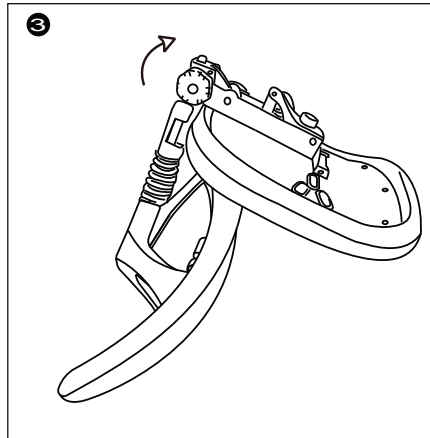

ASSEMBLY INSTRUCTIONS

PLEASE NOTE THE FIXING SCREWS ARE LOCATED IN THEIR FIXING POSITION

Do not tighten bolts fully until you have completed assembly.
"Should you require any assistance in assembling your goods please contact customer services on 0151 548 7111 between 9am/4:30pm.

dams 

Jota
Mesh

WARNING

- DO NOT USE THIS CHAIR AS A STEPLADDER
- USE THIS PRODUCT ONLY FOR SEATING ONE PERSON AT A TIME
- DO NOT USE THIS CHAIR UNLESS ALL BOLTS, SCREWS AND KNOBS ARE FIRMLY SECURED
- AT LEAST EVERY 4 MONTHS CHECK ALL BOLTS, SCREWS AND KNOBS TO BE SURE THEY REMAIN TIGHT
- IF PARTS ARE MISSING, BROKEN, DAMAGED OR WORN, STOP USING THE PRODUCT UNTIL REPAIRS ARE MADE USING AUTHORIZED PARTS
- FAILURE TO FOLLOW THESE INSTRUCTIONS/WARNINGS COULD RESULT IN SERIOUS INJURY