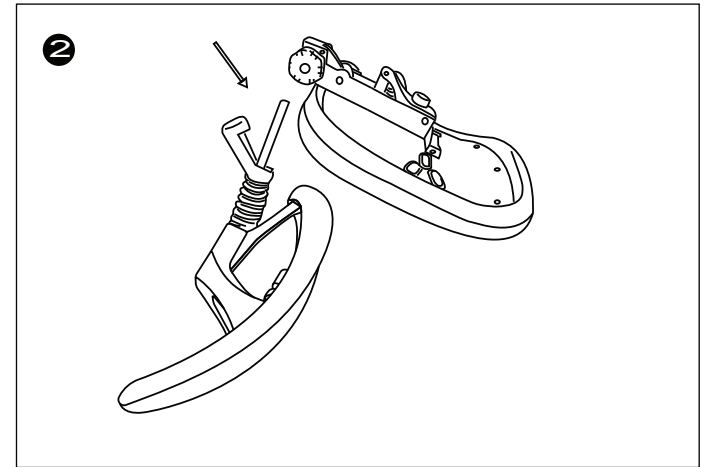

ASSEMBLY INSTRUCTIONS

PLEASE NOTE THE FIXING SCREWS ARE LOCATED IN THEIR FIXING POSITION

Do not tighten bolts fully until you have completed assembly.
"Should you require any assistance in assembling your goods please contact customer services on 0151 548 7111 between 9am/4:30pm.

dams 

Jota
Mesh

WARNING

- DO NOT USE THIS CHAIR AS A STEPLADDER
- USE THIS PRODUCT ONLY FOR SEATING ONE PERSON AT A TIME
- DO NOT USE THIS CHAIR UNLESS ALL BOLTS, SCREWS AND KNOBS ARE FIRMLY SECURED
- AT LEAST EVERY 4 MONTHS CHECK ALL BOLTS, SCREWS AND KNOBS TO BE SURE THEY REMAIN TIGHT
- IF PARTS ARE MISSING, BROKEN, DAMAGED OR WORN, STOP USING THE PRODUCT UNTIL REPAIRS ARE MADE USING AUTHORIZED PARTS
- FAILURE TO FOLLOW THESE INSTRUCTIONS/WARNINGS COULD RESULT IN SERIOUS INJURY