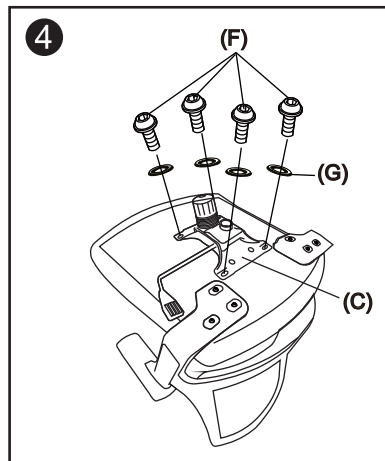

## ASSEMBLY INSTRUCTIONS

Do not tighten bolts fully until you have completed assembly.  
Should you require any assistance in assembling your goods please contact customer services on 0151 548 7111 between 9am/4:30pm.

### WARNING

- DO NOT USE THIS CHAIR AS A STEPLADDER
- USE THIS PRODUCT ONLY FOR SEATING ONE PERSON AT A TIME
- DO NOT USE THIS CHAIR UNLESS ALL BOLTS,SCREWS AND KNOBS ARE FIRMLY SECURED
- AT LEAST EVERY 4 MONTHS CHECK ALL BOLTS,SCREWS AND KNOBS TO BE SURE THEY REMAIN TIGHT
- IF PARTS ARE MISSING,BROKEN,DAMAGED OR WORN,STOP USING THE PRODUCT UNTIL REPAIRS ARE MADE USING AUTHORIZED PARTS
- FAILURE TO FOLLOW THESE INSTRUCTIONS/WARNINGS COULD RESULT IN SERIOUS INJURY