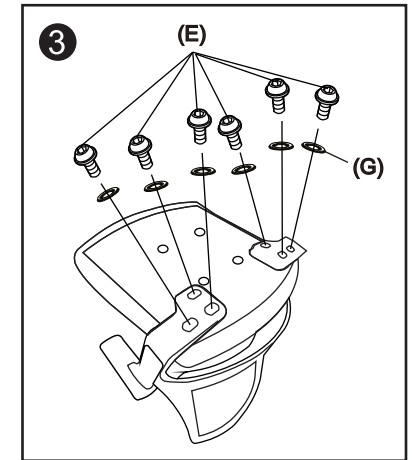

## ASSEMBLY INSTRUCTIONS

Do not tighten bolts fully until you have completed assembly.  
Should you require any assistance in assembling your goods please contact customer services on 0151 548 7111 between 9am/4:30pm.

### WARNING

- DO NOT USE THIS CHAIR AS A STEPLADDER
- USE THIS PRODUCT ONLY FOR SEATING ONE PERSON AT A TIME
- DO NOT USE THIS CHAIR UNLESS ALL BOLTS,SCREWS AND KNOBS ARE FIRMLY SECURED
- AT LEAST EVERY 4 MONTHS CHECK ALL BOLTS,SCREWS AND KNOBS TO BE SURE THEY REMAIN TIGHT
- IF PARTS ARE MISSING,BROKEN,DAMAGED OR WORN,STOP USING THE PRODUCT UNTIL REPAIRS ARE MADE USING AUTHORIZED PARTS
- FAILURE TO FOLLOW THESE INSTRUCTIONS/WARNINGS COULD RESULT IN SERIOUS INJURY