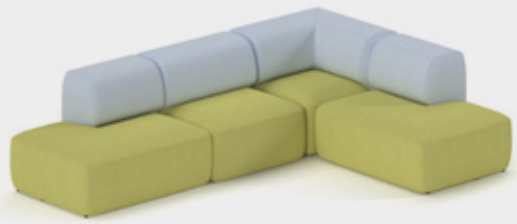

FABRIC options

Available from stock
Encore² low, Lyric, Nera & Alto

Made-to-Order 4-5
week lead time

ADDISON

PAGE 446

SNUGGLE

PAGE 450

TRINITY