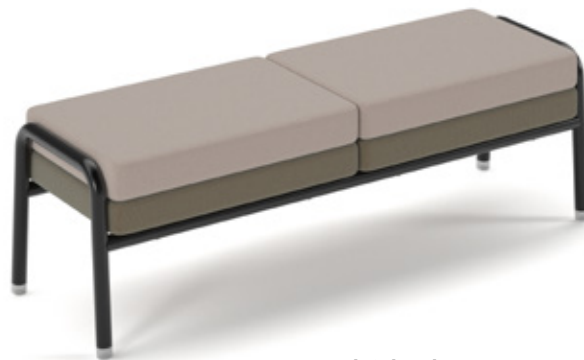

Addison is perfectly suited for the more informal areas of the workplace

The patented joints make it possible to join various frame components

Powder coated black frames, durable transparent polycarbonate glides

Comfortable shaped cushions upholstered in your choice of fabric

Fabric bands					
CODE	A	B	C	D	E
SINGLE SEATER SOFA - METAL LEGS					
ADS001	£1000	£1100	£1200	£1300	£1400

Fabric bands					
CODE	A	B	C	D	E
TWO SEATER SOFA - METAL LEGS					
ADS002	£1750	£1850	£1950	£2100	£2200

Fabric bands					
CODE	A	B	C	D	E
THREE SEATER BENCH - METAL LEGS					
ADS003	£650	£700	£750	£800	£850

MTO

4-5 week lead time

TILLY

Tilly is a seating family that can easily be crafted together to create formal or informal areas that support today's work-play-gather environments. Luxurious, elegant and classic, the smooth lines make Tilly more of an artwork than a piece of furniture. The comfortable seat and separate backrest are incorporated in high sides that can play the role of screens and meet the needs of private communication.