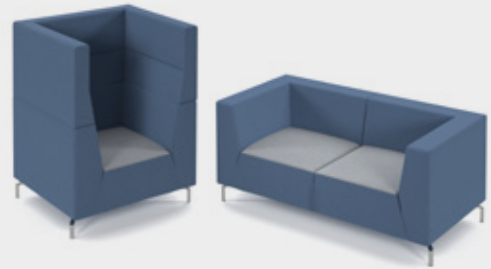

ALBAN

PAGE 402