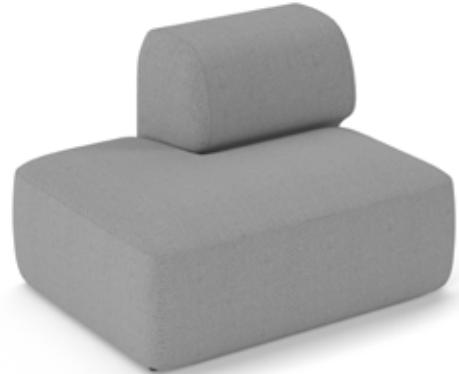

Offering a completely flexible solution for any breakout area

Components can be arranged in a variety of dynamic configurations

Ideal for employees and small groups to relax or meet informally

Easy to re-configure to suit all work spaces with two-tone fabric options

CODE	Fabric bands				
	A	B	C	D	E
SNUGGLE MODULAR SOFT SEATING LARGE END SOFA WITH RIGHT HAND BACK					
SNG003RH	N/A	£1300	£1400	£1500	£1600

CODE	Fabric bands				
	A	B	C	D	E
SNUGGLE MODULAR SOFT SEATING LARGE END SOFA WITH LEFT HAND BACK					
SNG003LH	N/A	£1300	£1400	£1500	£1600