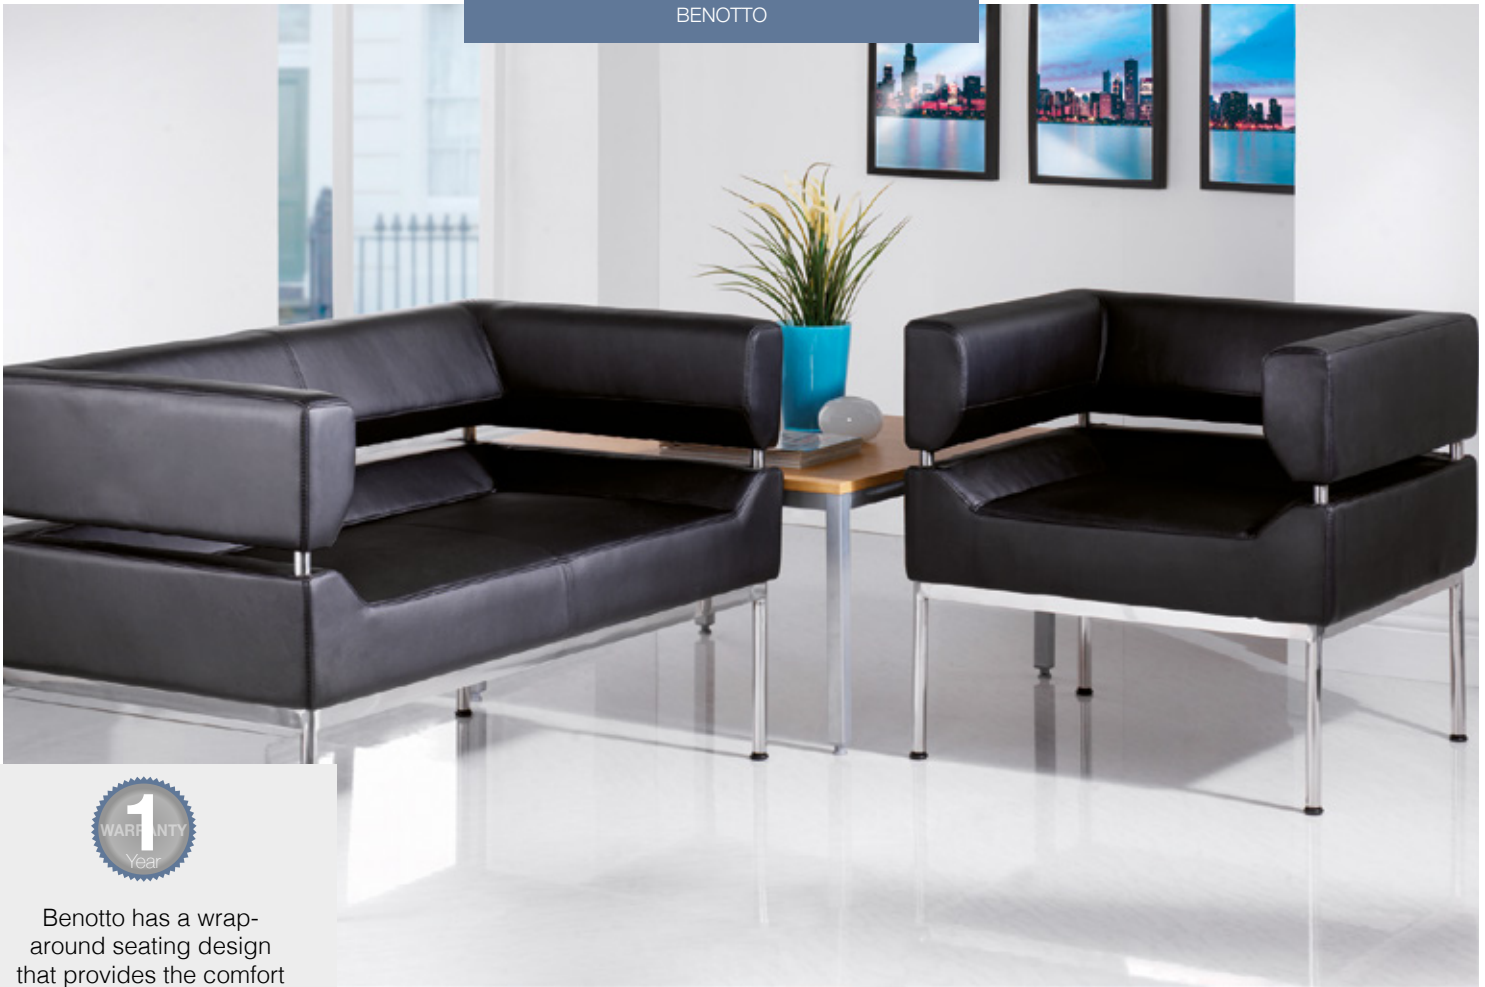

PAGE 441

LONDON

PAGE 442

DECCO

PAGE 443

SOFT SEATING

BENOTTO

Benotto has a wrap-around seating design that provides the comfort employees and visitors desire, and you can also rest assured knowing that you can rely on its style and durability. The square stainless steel frame and cylindrical legs add a touch of modernism to these comfortable, stylish faux leather chairs, and will make a statement in any reception area or lobby