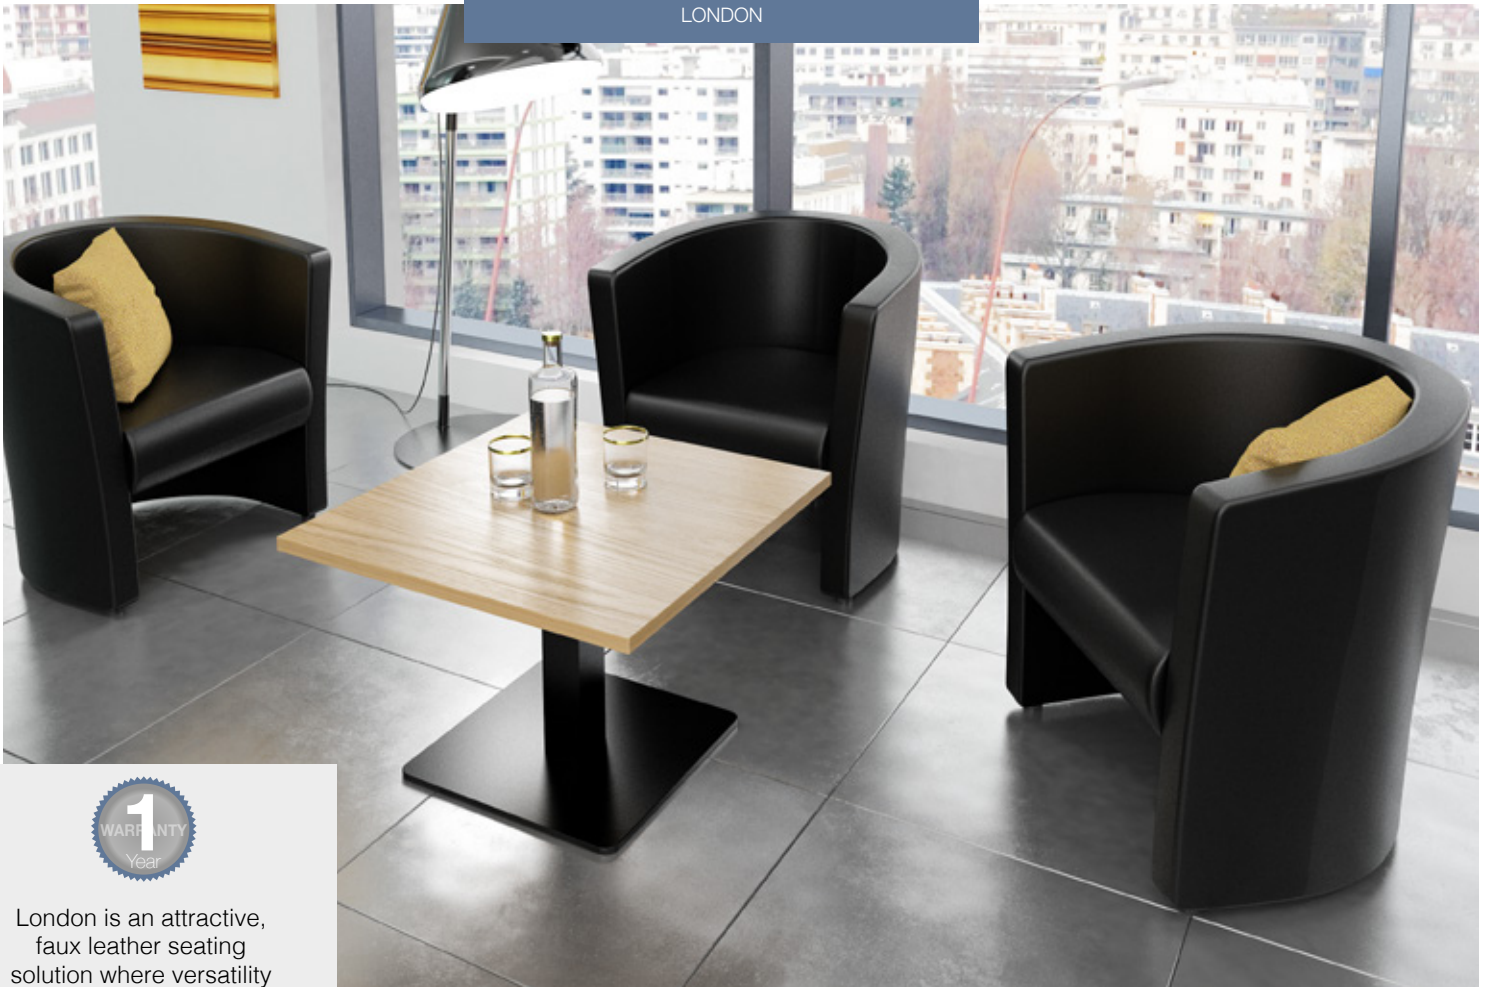

STOCKED

Available from stock

Black Leather Faced

SOFT SEATING

LONDON

London is an attractive, faux leather seating solution where versatility and comfort are a top priority. Not only do the conveniently sized tub chairs allow for many placement options within a reception area, but the sturdy construction ensures that these attractive chairs will grace any office reception area or breakout space for years to come.