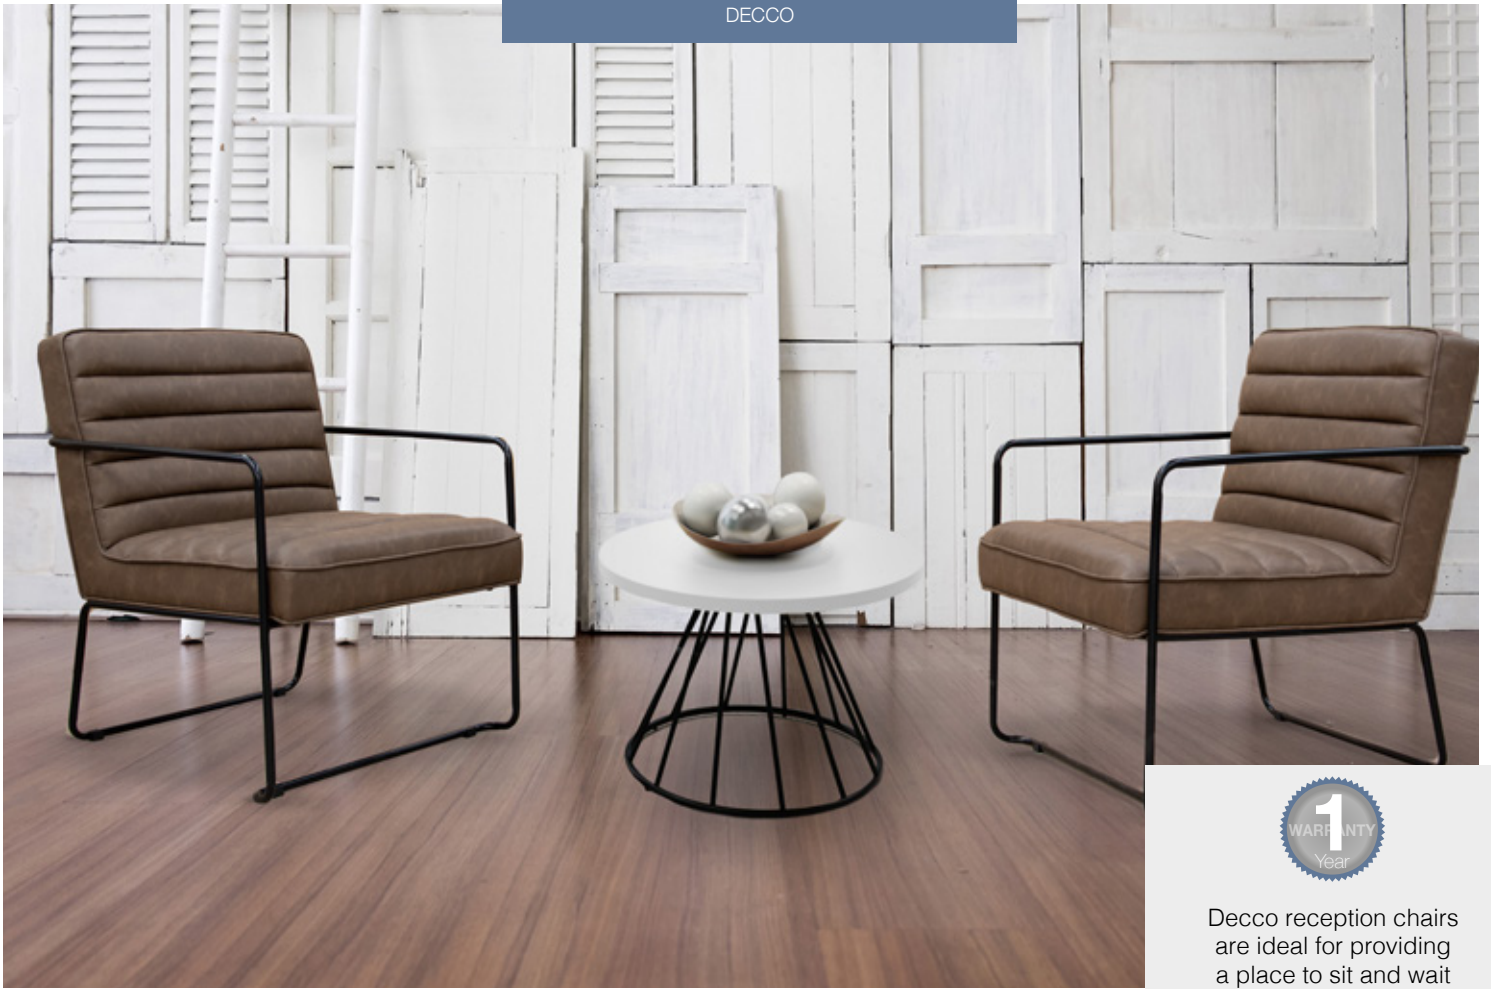

SOFT SEATING

DECCO

Decco reception chairs are ideal for providing a place to sit and wait for visitors before an appointment, offering clean, comfortable seating. The best luxury comes not only from quality brown faux leather material but also from an ergonomic, ribbed design that supports the back, looks good and makes visitors feel welcome, making it extremely appropriate as reception area or office seating.

Multi-use compact design with black frame and feet protectors

Ribbed design for increased seating comfort

Understated style suitable for a wide range of interiors

Ideal around a coffee table in a reception or waiting area