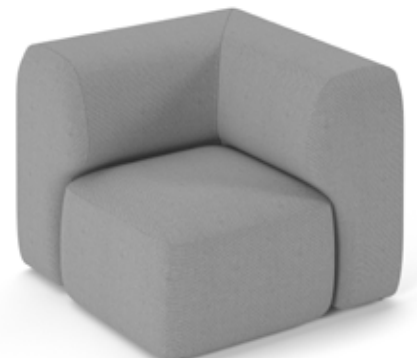

CODE	Fabric bands				
	A	B	C	D	E
SNUGGLE MODULAR SOFT SEATING SMALL SOFA					
SNG002S	N/A	£1100	£1200	£1300	£1400

CODE	Fabric bands				
	A	B	C	D	E
SNUGGLE MODULAR SOFT SEATING LARGE SOFA					
SNG002L	N/A	£1150	£1250	£1350	£1450

CODE	Fabric bands				
	A	B	C	D	E
SNUGGLE MODULAR SOFT SEATING CORNER AND END SOFA					
SNG005	N/A	£1300	£1400	£1500	£1600

MTO

4-5 week lead time