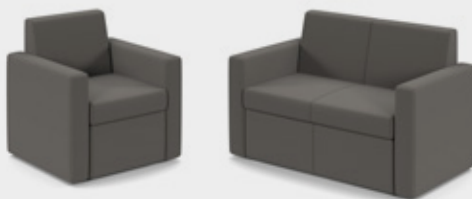

OSLO

PAGE 410