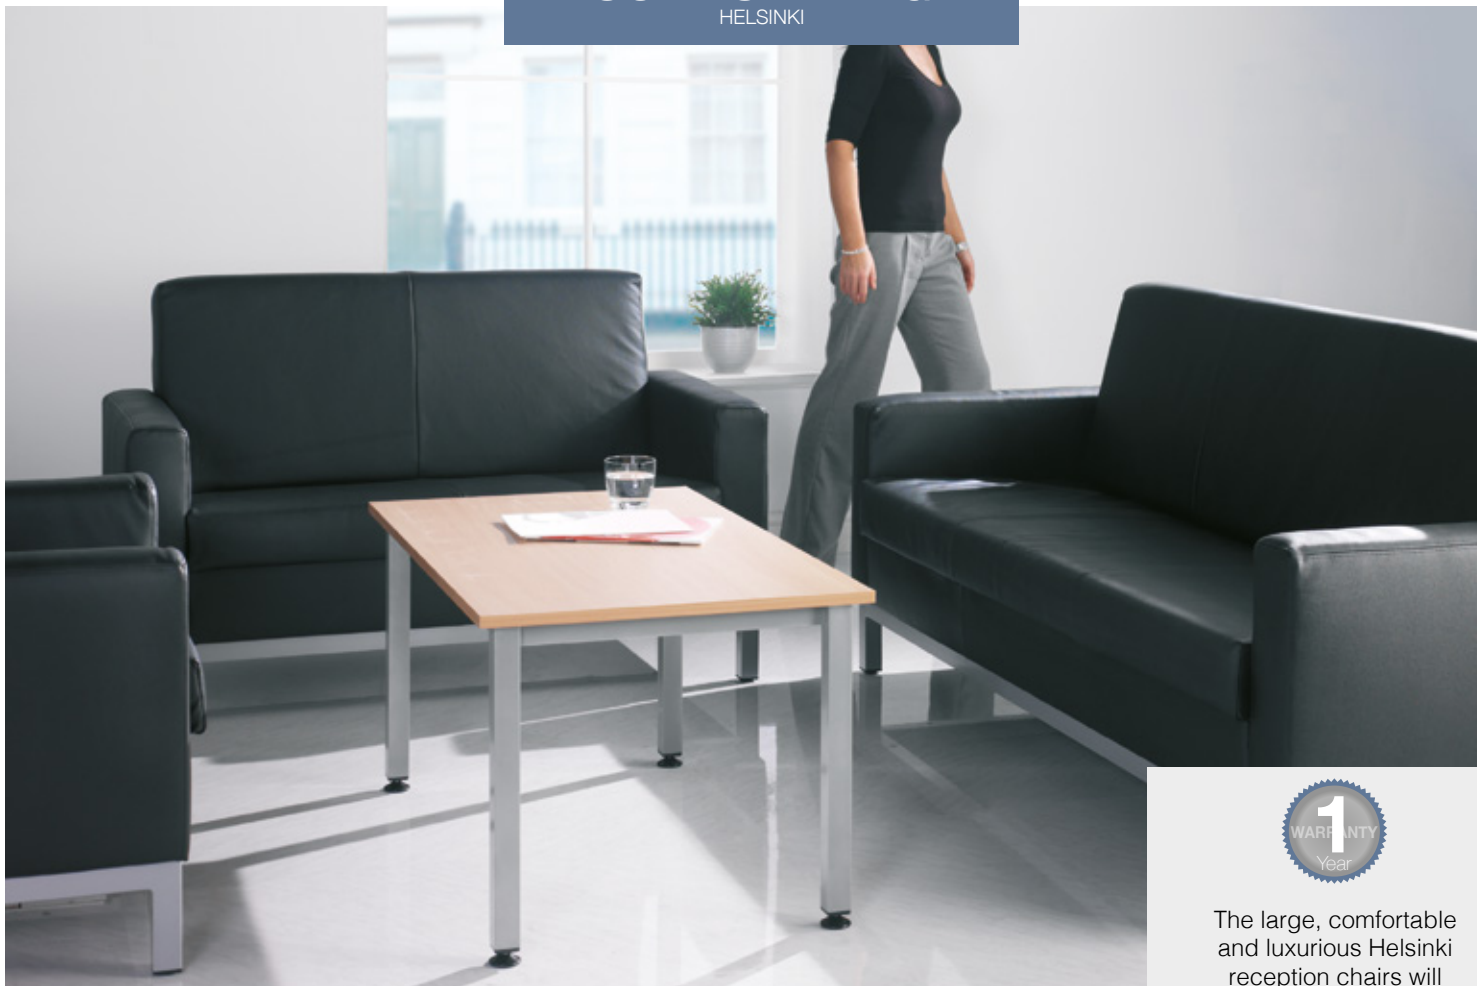

STOCKED

Available from stock

Black Faux Leather

SOFT SEATING

HELSINKI

The large, comfortable and luxurious Helsinki reception chairs will make lovely additions to any office or reception area. Available in black leather, the deep padded seats and backs offer unmatched comfort and support for both employees and visitors sitting for extended periods of time, whilst at the same time adding a look of modern sophistication.