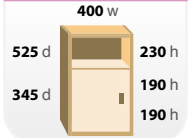

Hairpin Leg Desk with Pedestal & Drawers

Internal Dimensions

400 w	
525 d	230 h
325 d	160 h
	160 h

CODE	W	D	H	RRP
TK614P-D	1400	600	730	£450

- Rectangular desk 600mm deep with black hairpin legs
- 1400mm wide desk with support pedestal and set of drawers

Sleigh Frame Desk with Pedestal

Internal Dimensions

CODE	W	D	H	RRP
CR614P	1400	600	730	£419

- Rectangular desk 600mm deep with ancient brass sleigh frame
- 1400mm wide desk with support pedestal which can be fitted to either side

Sleigh Frame Desk with Pedestal & Drawers

Internal Dimensions

CODE	W	D	H	RRP
CR614P-D	1400	600	730	£550

- Rectangular desk 600mm deep with ancient brass sleigh frame
- 1400mm wide desk with support pedestal and set of drawers

Sleigh Frame Desk with Pedestal & Cupboard Door

Internal Dimensions

CODE	W	D	H	RRP
CR614P-C	1400	600	730	£459

- Rectangular desk 600mm deep with ancient brass sleigh frame
- 1400mm wide desk with support pedestal and cupboard door with shelf