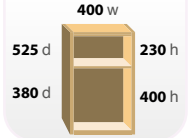

Hairpin Leg Desk with Pedestal & Drawers

Internal Dimensions

400 w	
525 d	230 h
325 d	160 h
	160 h

CODE	W	D	H	RRP
TK614P-D	1400	600	730	£450

- Rectangular desk 600mm deep with black hairpin legs
- 1400mm wide desk with support pedestal and set of drawers

Hairpin Leg Desk with Pedestal & Cupboard Door

Internal Dimensions

400 w	
525 d	230 h
345 d	190 h
	190 h

CODE	W	D	H	RRP
TK614P-C	1400	600	730	£329

- Rectangular desk 600mm deep with black hairpin legs
- 1400mm wide desk with support pedestal and cupboard door with shelf

HOME OFFICE

CAIRO SLEIGH FRAME DESKS

Sleigh Frame Desks

CODE	W	D	H	RRP
CR610	1000	600	730	£393
CR612	1200	600	730	£459
CR614	1400	600	730	£491

- Rectangular desk 600mm deep with ancient brass sleigh frame
- Scalloped cutouts in the back of the desktop

Sleigh Frame Desk with Pedestal

Internal Dimensions

CODE	W	D	H	RRP
CR614P	1400	600	730	£419

- Rectangular desk 600mm deep with ancient brass sleigh frame
- 1400mm wide desk with support pedestal which can be fitted to either side