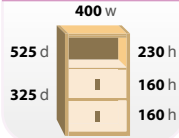

Hairpin Leg Desk with Pedestal & Drawers

Internal Dimensions

400 w	
525 d	230 h
325 d	160 h
	160 h

CODE	W	D	H	RRP
TK614P-D	1400	600	730	£450

- Rectangular desk 600mm deep with black hairpin legs
- 1400mm wide desk with support pedestal and set of drawers

Hairpin Leg Desk with Pedestal & Cupboard Door

Internal Dimensions

400 w	
525 d	230 h
345 d	190 h
	190 h

CODE	W	D	H	RRP
TK614P-C	1400	600	730	£329

- Rectangular desk 600mm deep with black hairpin legs
- 1400mm wide desk with support pedestal and cupboard door with shelf

Sleigh Frame Desk with Pedestal

Internal Dimensions

CODE	W	D	H	RRP
CR614P	1400	600	730	£419

- Rectangular desk 600mm deep with ancient brass sleigh frame
- 1400mm wide desk with support pedestal which can be fitted to either side

Sleigh Frame Desk with Pedestal & Drawers

Internal Dimensions

CODE	W	D	H	RRP
CR614P-D	1400	600	730	£550

- Rectangular desk 600mm deep with ancient brass sleigh frame
- 1400mm wide desk with support pedestal and set of drawers