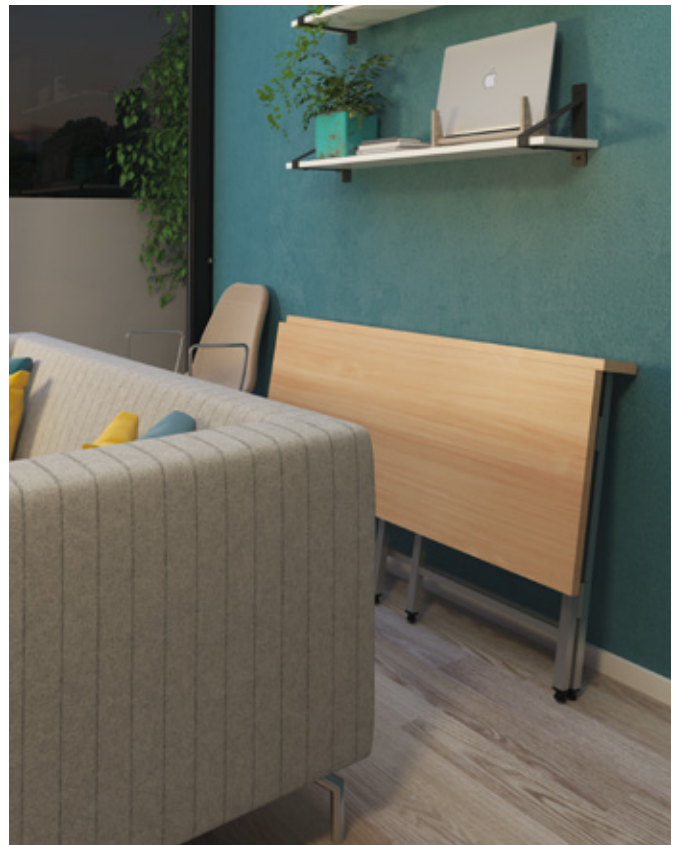

CODE	W	D	H	RRP
FDK608SB	800	600	740	£497
FDK610SB	1000	600	740	£510
FDK612SB	1200	600	740	£540

- Smart flat-fold structure which is easy to assemble with no tools
- Workstation can be folded and stored out of the way when not in use