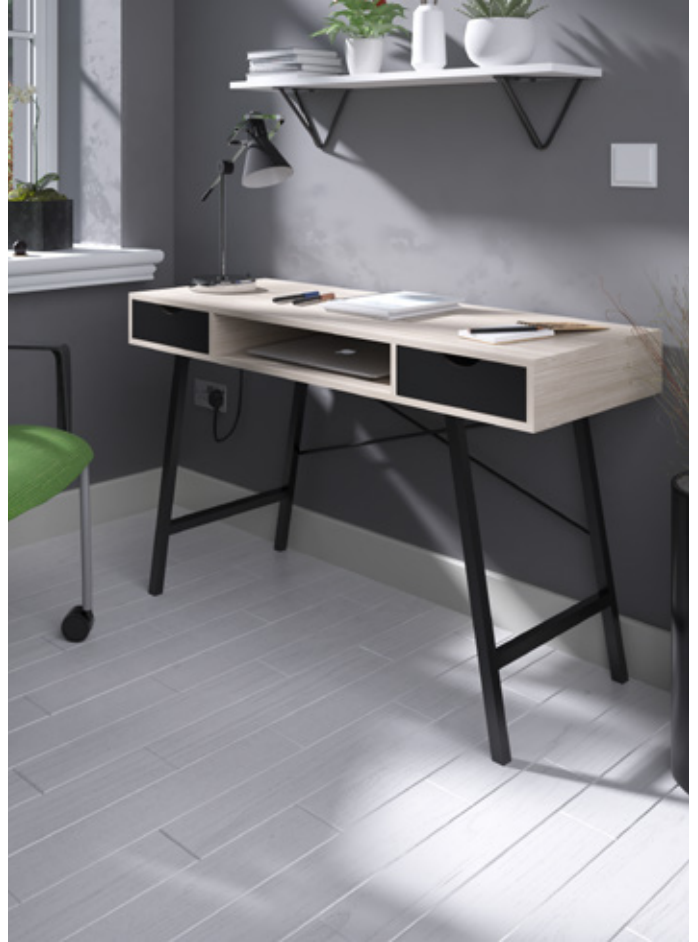

- Stylish workstation with 2 pull out drawers to match frame
- Additional shelf storage space with open section

Kyoto

Summer Oak

CODE	W	D	H	RRP
KYOWS-K	1200	600	760	£125

- Home office workstation designed to maximise the space in any room
- Simple writing desk with upstand on back of desk