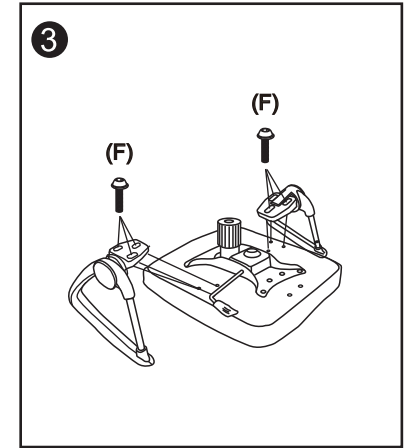

ASSEMBLY INSTRUCTIONS

Do not tighten bolts fully until you have completed assembly.
Should you require any assistance in assembling your goods please contact customer services on 0151 548 7111 between 9am/4:30pm.

WARNING

- DO NOT USE THIS CHAIR AS A STEPLADDER
- USE THIS PRODUCT ONLY FOR SEATING ONE PERSON AT A TIME
- DO NOT USE THIS CHAIR UNLESS ALL BOLTS, SCREWS AND KNOBS ARE FIRMLY SECURED
- AT LEAST EVERY 4 MONTHS CHECK ALL BOLTS, SCREWS AND KNOBS TO BE SURE THEY REMAIN TIGHT
- IF PARTS ARE MISSING, BROKEN, DAMAGED OR WORN, STOP USING THE PRODUCT UNTIL REPAIRS ARE MADE USING AUTHORIZED PARTS
- FAILURE TO FOLLOW THESE INSTRUCTIONS/WARNINGS COULD RESULT IN SERIOUS INJURY