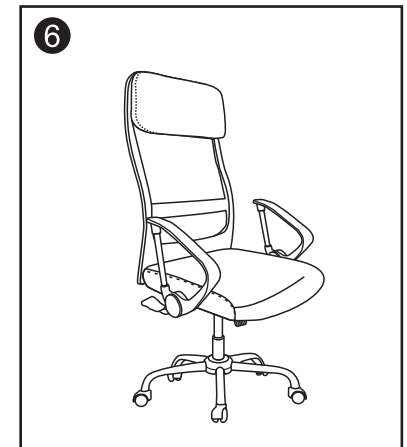

ASSEMBLY INSTRUCTIONS

Do not tighten bolts fully until you have completed assembly.
Should you require any assistance in assembling your goods please contact customer services on 0151 548 7111 between 9am/4:30pm.

WARNING

- DO NOT USE THIS CHAIR AS A STEPLADDER
- USE THIS PRODUCT ONLY FOR SEATING ONE PERSON AT A TIME
- DO NOT USE THIS CHAIR UNLESS ALL BOLTS, SCREWS AND KNOBS ARE FIRMLY SECURED
- AT LEAST EVERY 4 MONTHS CHECK ALL BOLTS, SCREWS AND KNOBS TO BE SURE THEY REMAIN TIGHT
- IF PARTS ARE MISSING, BROKEN, DAMAGED OR WORN, STOP USING THE PRODUCT UNTIL REPAIRS ARE MADE USING AUTHORIZED PARTS
- FAILURE TO FOLLOW THESE INSTRUCTIONS/WARNINGS COULD RESULT IN SERIOUS INJURY