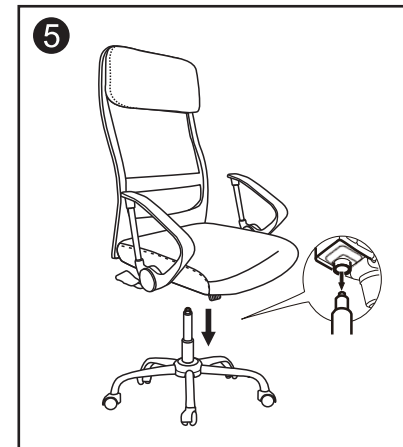

ASSEMBLY INSTRUCTIONS

Do not tighten bolts fully until you have completed assembly.
Should you require any assistance in assembling your goods please contact customer services on 0151 548 7111 between 9am/4:30pm.

WARNING

- DO NOT USE THIS CHAIR AS A STEPLADDER
- USE THIS PRODUCT ONLY FOR SEATING ONE PERSON AT A TIME
- DO NOT USE THIS CHAIR UNLESS ALL BOLTS, SCREWS AND KNOBS ARE FIRMLY SECURED
- AT LEAST EVERY 4 MONTHS CHECK ALL BOLTS, SCREWS AND KNOBS TO BE SURE THEY REMAIN TIGHT
- IF PARTS ARE MISSING, BROKEN, DAMAGED OR WORN, STOP USING THE PRODUCT UNTIL REPAIRS ARE MADE USING AUTHORIZED PARTS
- FAILURE TO FOLLOW THESE INSTRUCTIONS/WARNINGS COULD RESULT IN SERIOUS INJURY