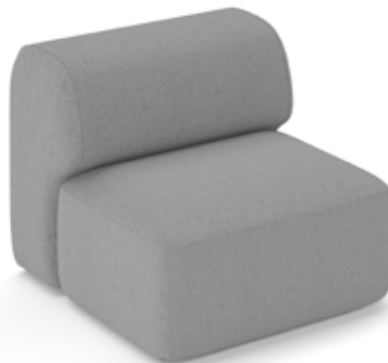

CODE	Fabric bands				
	A	B	C	D	E
SNUGGLE MODULAR SOFT SEATING LARGE END SOFA WITH RIGHT HAND BACK					
SNG003RH	N/A	£1300	£1400	£1500	£1600

CODE	Fabric bands				
	A	B	C	D	E
SNUGGLE MODULAR SOFT SEATING LARGE END SOFA WITH LEFT HAND BACK					
SNG003LH	N/A	£1300	£1400	£1500	£1600