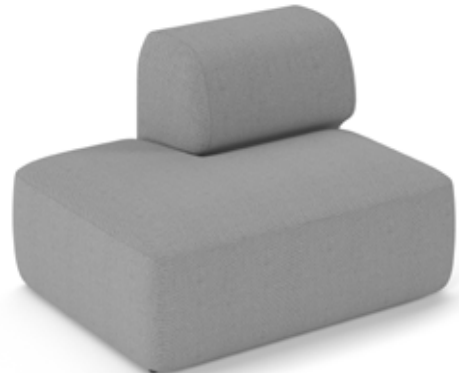

Offering a completely flexible solution for any breakout area

Components can be arranged in a variety of dynamic configurations

Ideal for employees and small groups to relax or meet informally

Easy to re-configure to suit all work spaces with two-tone fabric options

CODE	Fabric bands				
	A	B	C	D	E
SNUGGLE MODULAR SOFT SEATING LARGE END SOFA WITH RIGHT HAND BACK					
SNG003RH	N/A	£1300	£1400	£1500	£1600

CODE	Fabric bands				
	A	B	C	D	E
SNUGGLE MODULAR SOFT SEATING LARGE END SOFA WITH LEFT HAND BACK					
SNG003LH	N/A	£1300	£1400	£1500	£1600