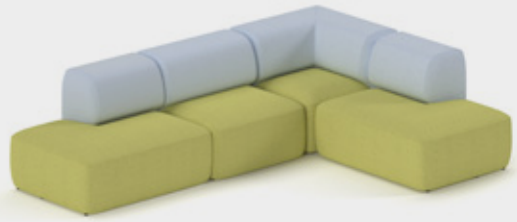

SNUGGLE

PAGE 450