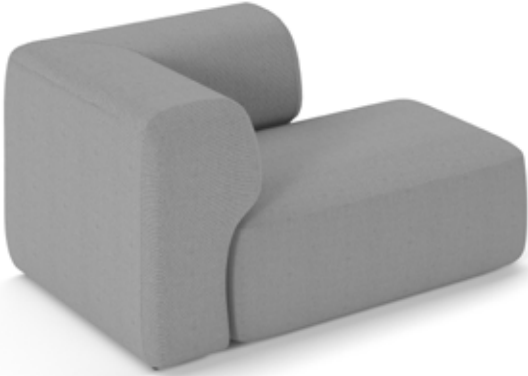

CODE	Fabric bands				
	A	B	C	D	E
SNUGGLE MODULAR SOFT SEATING CORNER AND END SOFA					
SNG005	N/A	£1300	£1400	£1500	£1600

MTO

4-5 week lead time

SOFT SEATING

SNUGGLE MODULAR

CODE	Fabric bands				
	A	B	C	D	E
SNUGGLE MODULAR SOFT SEATING LARGE CHASE SOFA WITH LEFT HAND ARM AND BACK					
SNG004LH	N/A	1500	1600	1700	1800