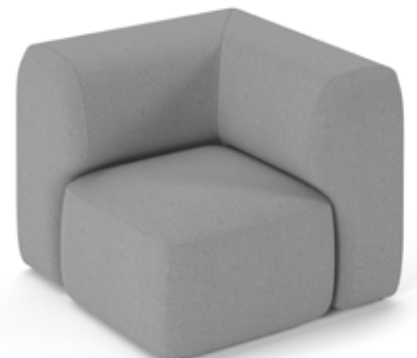

CODE	Fabric bands				
	A	B	C	D	E
SNUGGLE MODULAR SOFT SEATING LARGE END SOFA WITH RIGHT HAND BACK					
SNG003RH	N/A	£1300	£1400	£1500	£1600

CODE	Fabric bands				
	A	B	C	D	E
SNUGGLE MODULAR SOFT SEATING LARGE END SOFA WITH LEFT HAND BACK					
SNG003LH	N/A	£1300	£1400	£1500	£1600