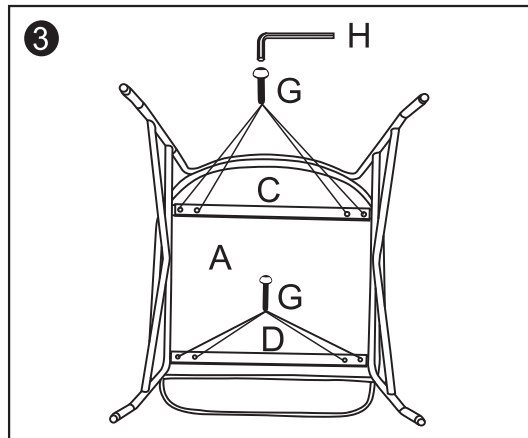

ASSEMBLY INSTRUCTIONS

dams ALPO1-DB
ALPO1-MU

Do not tighten bolts fully until you have completed assembly.
Should you require any assistance in assembling your goods please contact customer services on 0151 548 7111 between 9am/4:30pm.