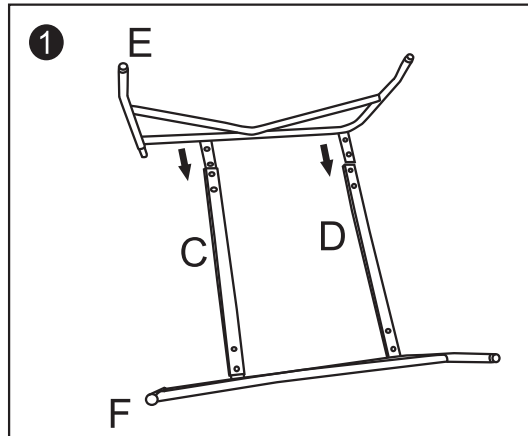

ASSEMBLY INSTRUCTIONS

dams ALPO1-DB
ALPO1-MU

Do not tighten bolts fully until you have completed assembly.
Should you require any assistance in assembling your goods please contact customer services on 0151 548 7111 between 9am/4:30pm.

WARNING

- DO NOT USE THIS CHAIR AS A STEPLADDER
- USE THIS PRODUCT ONLY FOR SEATING ONE PERSON AT A TIME
- DO NOT USE THIS CHAIR UNLESS ALL BOLTS,SCREWS AND KNOBS ARE FIRMLY SECURED
- AT LEAST EVERY 4 MONTHS CHECK ALL BOLTS,SCREWS AND KNOBS TO BE SURE THEY REMAIN TIGHT
- IF PARTS ARE MISSING,BROKEN,DAMAGED OR WORN,STOP USING THE PRODUCT UNTIL REPAIRS ARE MADE USING AUTHORIZED PARTS
- FAILURE TO FOLLOW THESE INSTRUCTIONS/WARNINGS COULD RESULT IN SERIOUS INJURY