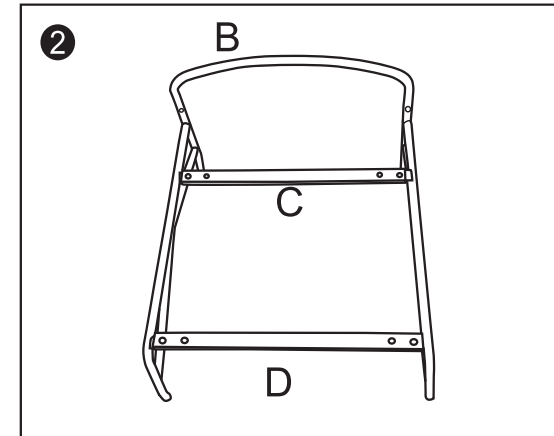

ASSEMBLY INSTRUCTIONS

dams ALPO1-DB
ALPO1-MU

Do not tighten bolts fully until you have completed assembly.
Should you require any assistance in assembling your goods please contact customer services on 0151 548 7111 between 9am/4:30pm.