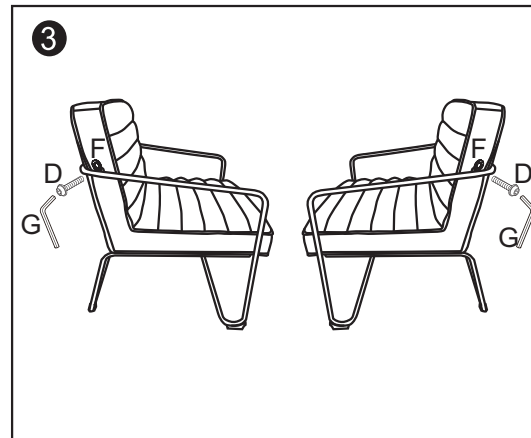

ASSEMBLY INSTRUCTIONS

dams  DEC01-BR

Do not tighten bolts fully until you have completed assembly.
Should you require any assistance in assembling your goods please contact customer services on 0151 548 7111 between 9am/4:30pm.

WARNING

- DO NOT USE THIS CHAIR AS A STEPLADDER
- USE THIS PRODUCT ONLY FOR SEATING ONE PERSON AT A TIME
- DO NOT USE THIS CHAIR UNLESS ALL BOLTS,SCREWS AND KNOBS ARE FIRMLY SECURED
- AT LEAST EVERY 4 MONTHS CHECK ALL BOLTS,SCREWS AND KNOBS TO BE SURE THEY REMAIN TIGHT
- IF PARTS ARE MISSING,BROKEN,DAMAGED OR WORN,STOP USING THE PRODUCT UNTIL REPAIRS ARE MADE USING AUTHORIZED PARTS
- FAILURE TO FOLLOW THESE INSTRUCTIONS/WARNINGS COULD RESULT IN SERIOUS INJURY