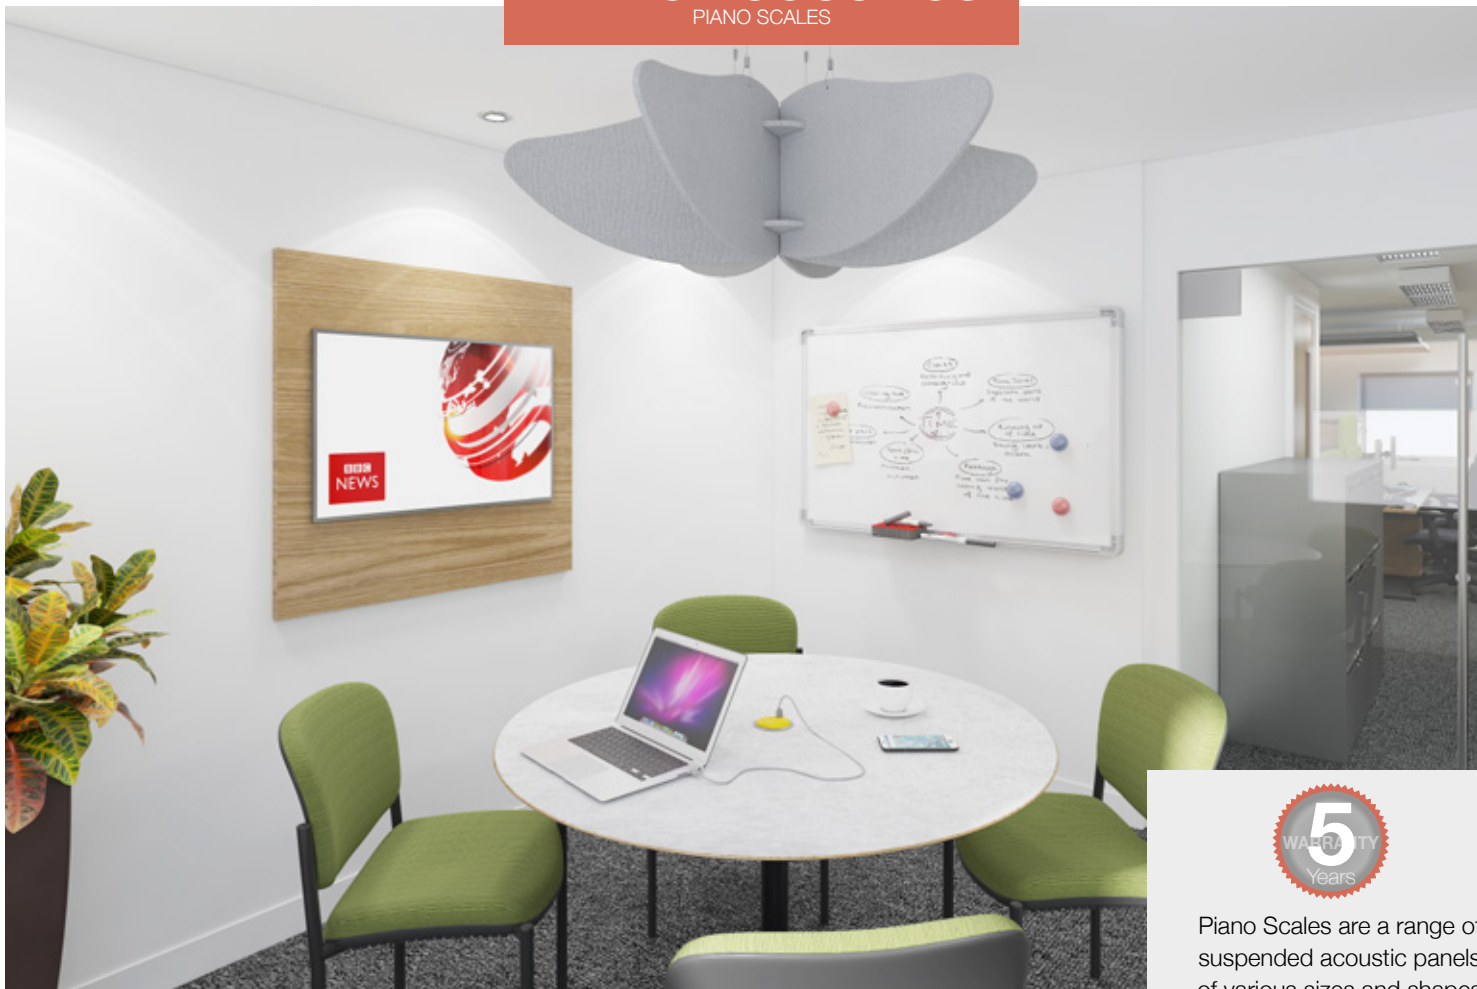

MTO

PIANO ACOUSTICS

PIANO SCALES

Piano Scales are a range of suspended acoustic panels of various sizes and shapes that can be used in various combinations to improve the quality of the acoustic environment. Ideal for meeting rooms and dining areas, Piano Scales are a modern and interesting addition to any space, designed with functionality in mind to reduce reverberated noise and minimise factors that disturb meetings and get-togethers.

Free-standing office screen with silver base and three rotating panels

Screen unit can be positioned in a row or at 45° angles for different directions

Fully upholstered panels in a range of fabrics with excellent acoustic properties