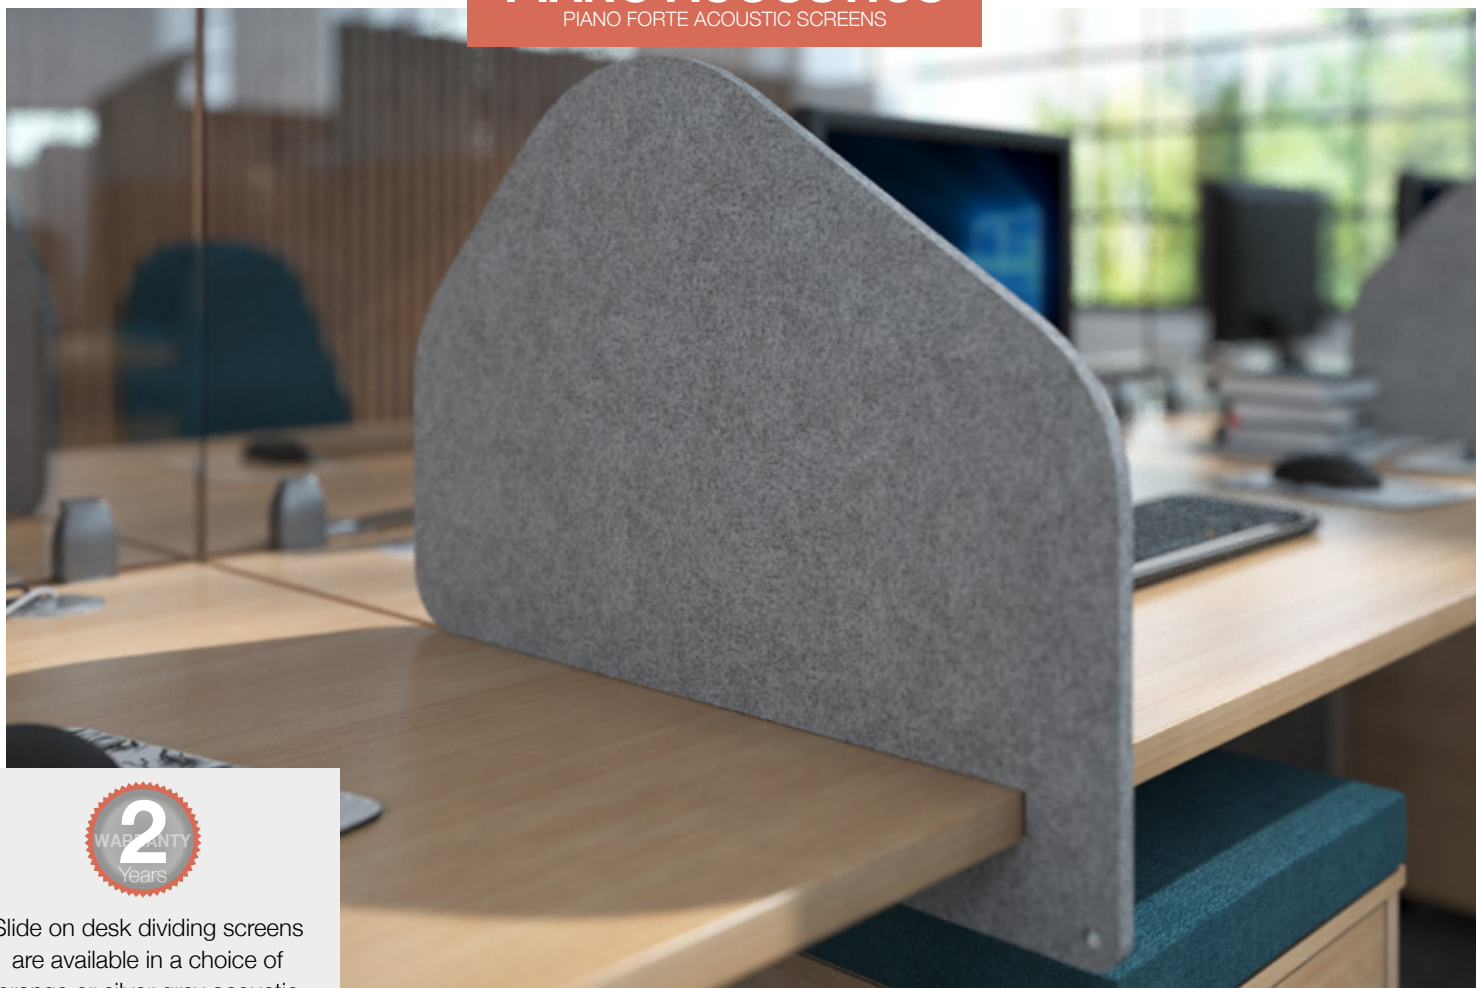

PAGE 169

PIANO ACOUSTICS

PIANO FORTE ACOUSTIC SCREENS

Slide on desk dividing screens are available in a choice of orange or silver grey acoustic felt material to allow employees to define their own boundaries and provide an additional barrier to help prevent the spread of airborne diseases. They are available as one size to clip on and rest on desktops, table tops and workstations to negate the need to reconfigure existing spaces by applying appropriate distance between people.

Frameless design which is easy to attach and slide on to any desk or table

Slide-on dividers can easily be moved to compliment the needs of the agile workspace

Perfect to provide privacy, acoustic properties and a touch of style to your workstation