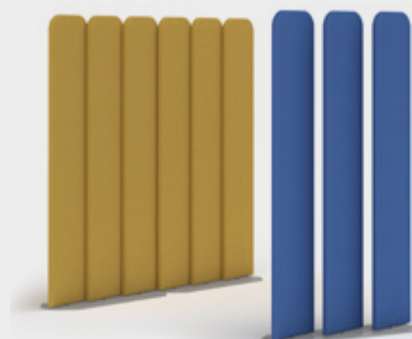

PIANO SCREENS

PAGE 169