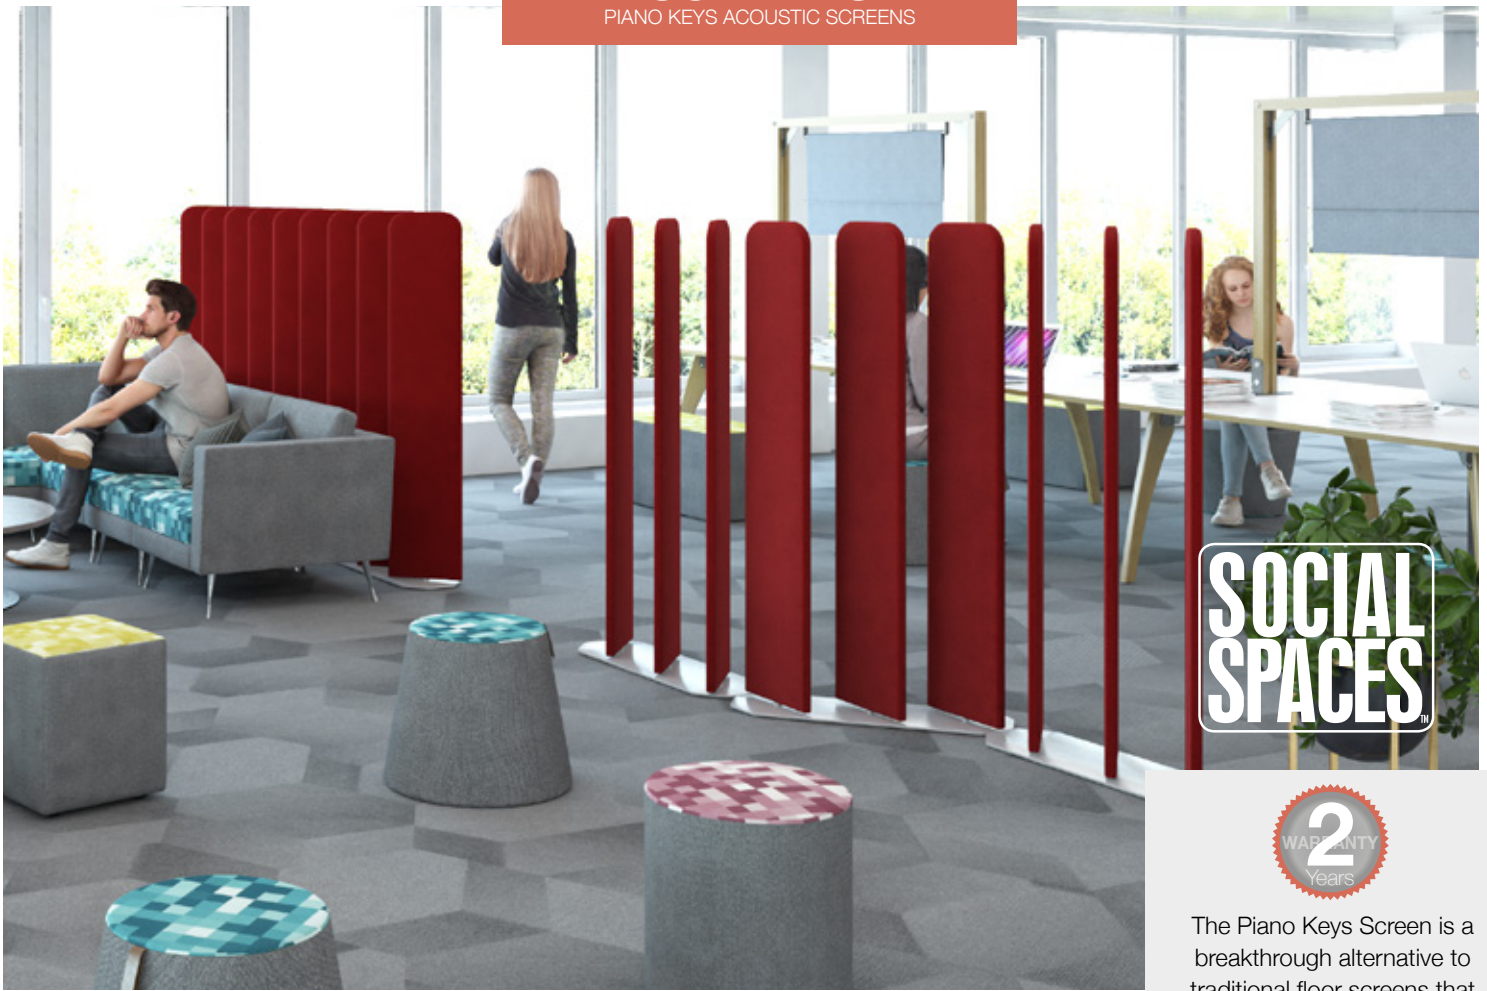

Orange (O)

Red (R)

Yellow (Y)

Please add interior finish when ordering eg. PSB1 in Red = PSB1-R

SCREENS

PIANO KEYS ACOUSTIC SCREENS

SOCIAL SPACES

The Piano Keys Screen is a breakthrough alternative to traditional floor screens that is changing everything - from the minds of office planners to the hearts of designers. The free-standing screen is made up of three individual acoustic blinds which stand on a sturdy base plate. The fabric covered acoustic panels rotate fully 360° to provide visual protection when closed, or open the space up at any given time.

Free-standing office screen with silver base and three rotating panels

Screen unit can be positioned in a row or at 45° angles for different directions

Fully upholstered panels in a range of fabrics with excellent acoustic properties