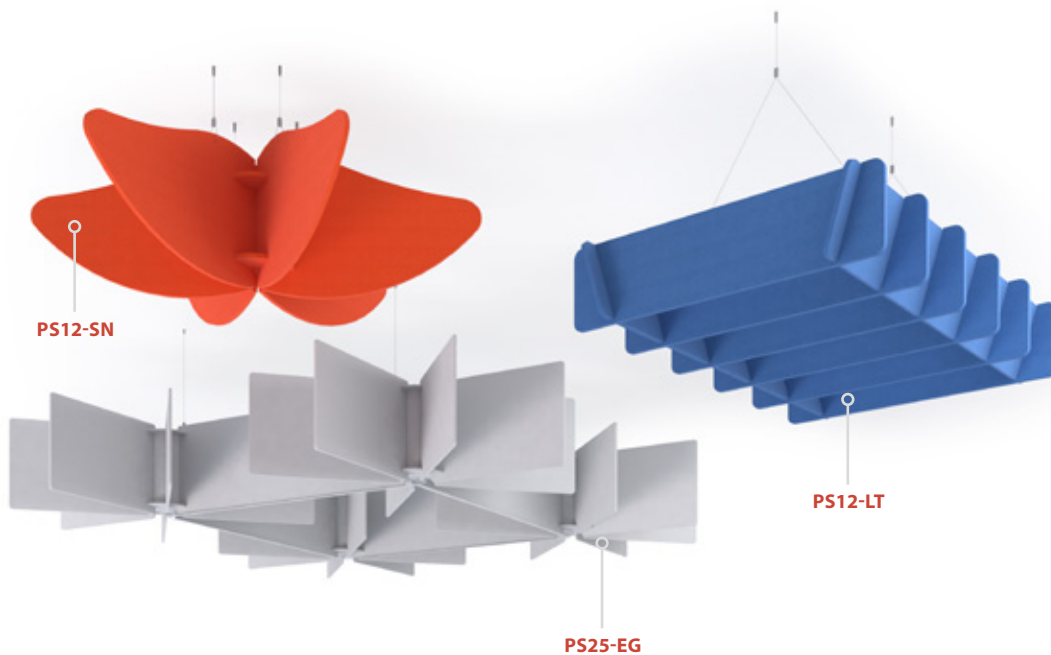

SUN

CODE	W	D	H	MTO
PS12-SN	1200	1200	300	£1351

ECHO GRID

CODE	W	D	H	MTO
PS25-EG	2500	2500	300	£1413