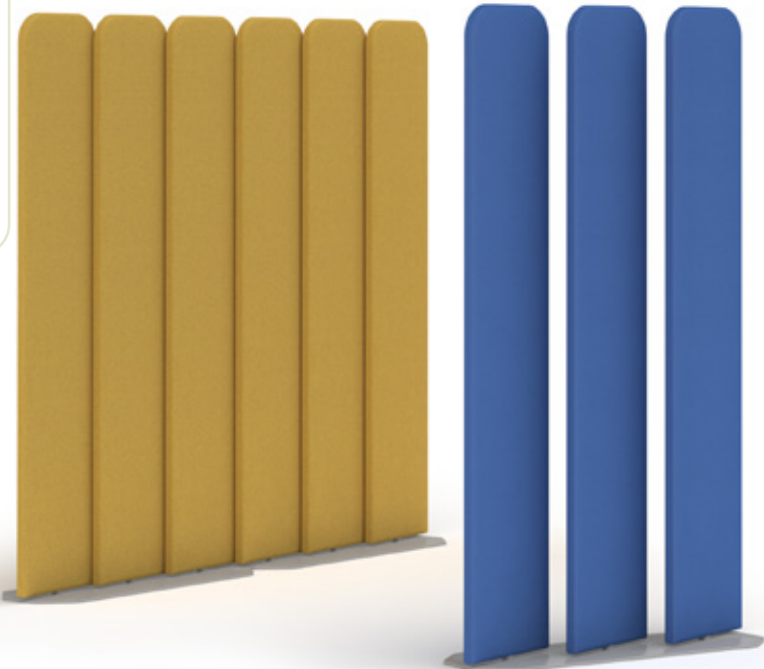

CODE	W	D	H	Band A	Band B	Band C	Band D	Band E
PKS003	870	300	1600	£970	£1,021	£1,123	£1,225	£1,327

4 week lead time