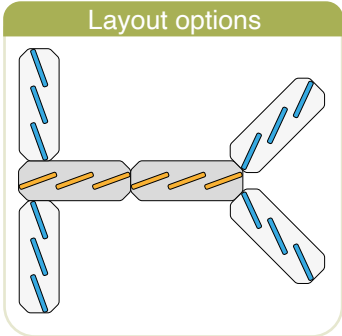

CODE	W	D	H	Band A	Band B	Band C	Band D	Band E
PKS003	870	300	1600	£970	£1,021	£1,123	£1,225	£1,327

4 week lead time