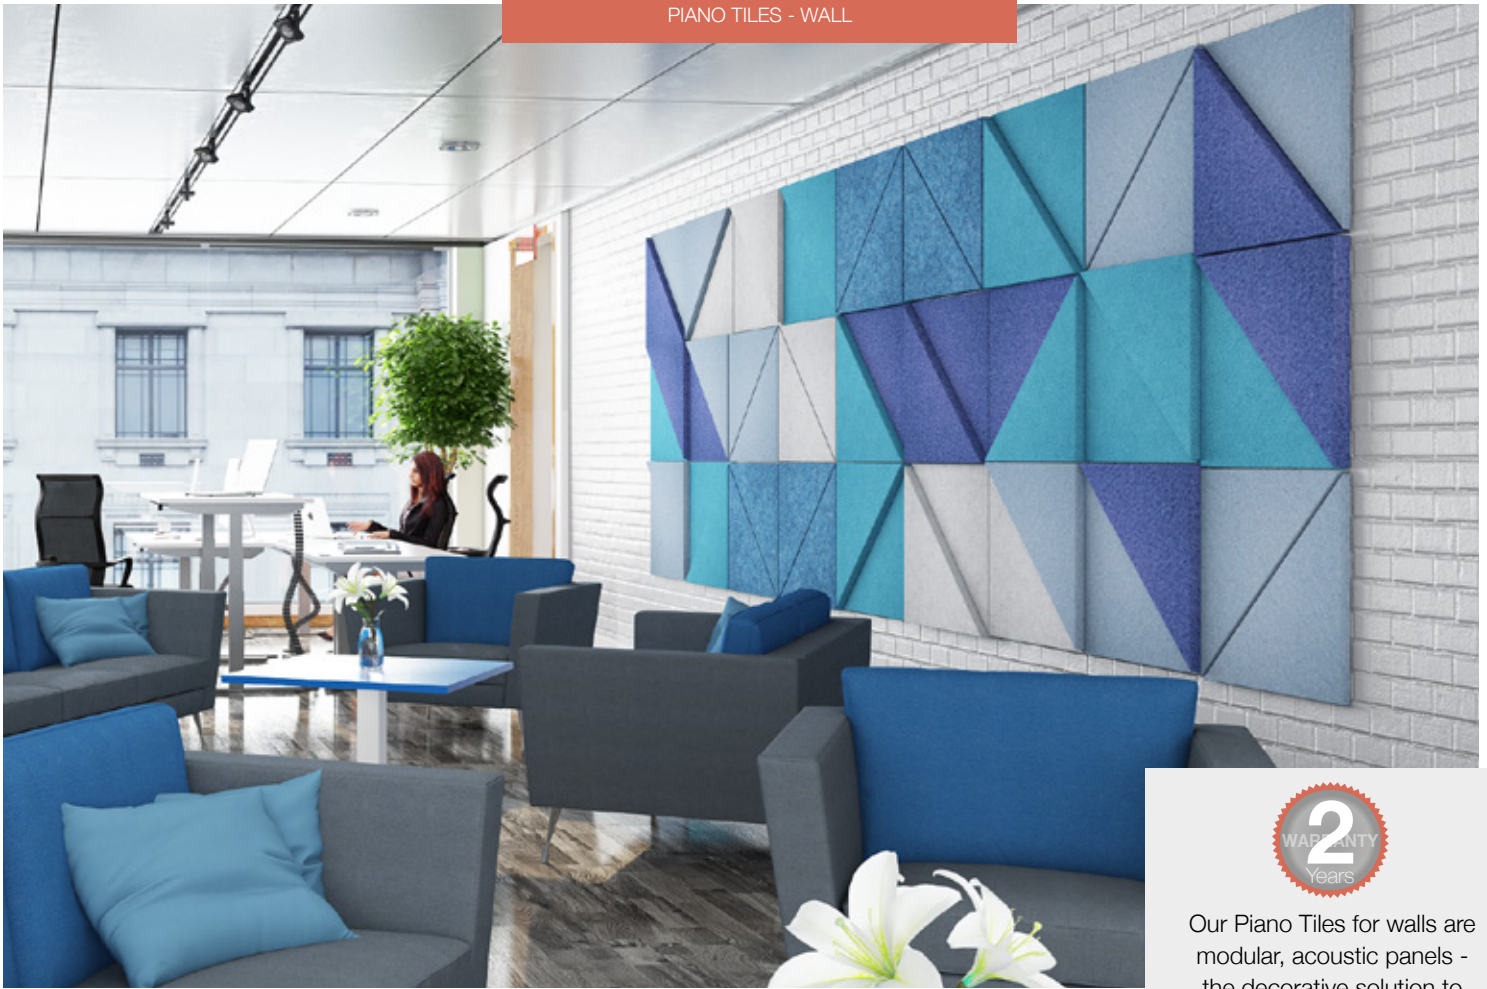

PIANO ACOUSTICS

PIANO TILES - WALL

Our Piano Tiles for walls are modular, acoustic panels - the decorative solution to sound control needs in any office, education or retail environment. Available in four shapes in a choice of colours and thicknesses, Piano wall tiles can turn an empty wall space into a creative work of art which not only looks aesthetically pleasing but also provides excellent acoustic performance.

Can be mixed and matched to create unique patterns and finishes

Lightweight and easy to install using heavy duty Velcro strips

Excellent acoustic & sound absorption properties with multiple configuration

Ideal to add some colour to open plan offices, education and commercial interiors

SQUARE

CODE	W	D	H	Band A	Band B	Band C
PWS-25-1	595	25	595	£202	£217	£225
PWS-50-1	595	50	595	£231	£247	£257
PWS-25-2	1195	25	1195	£374	£401	£416
PWS-50-2	1195	50	1195	£402	£432	£448

RECTANGLE

CODE	W	D	H	Band A	Band B	Band C
PWR-25-1	595	25	295	£145	£155	£162
PWR-50-1	595	50	295	£173	£186	£193
PWR-25-2	795	25	395	£184	£198	£205
PWR-50-2	795	50	395	£207	£222	£231
PWR-25-3	1195	25	595	£219	£235	£243
PWR-50-3	1195	50	595	£242	£260	£270

TRIANGLE

CODE	W	D	H	Band A	Band B	Band C
PWT-25-1	595	25	595	£202	£217	£225
PWT-50-1	595	50	595	£219	£235	£243
PWT-25-2	1195	25	1195	£374	£401	£416
PWT-50-2	1195	50	1195	£402	£432	£448

HEXAGON

CODE	W	D	H	Band A	Band B	Band C
PWH-25-1	595	25	415	£242	£260	£270
PWH-50-1	595	50	415	£276	£296	£307
PWH-25-2	1195	25	1035	£402	£432	£448
PWH-50-2	1195	50	1035	£458	£492	£510