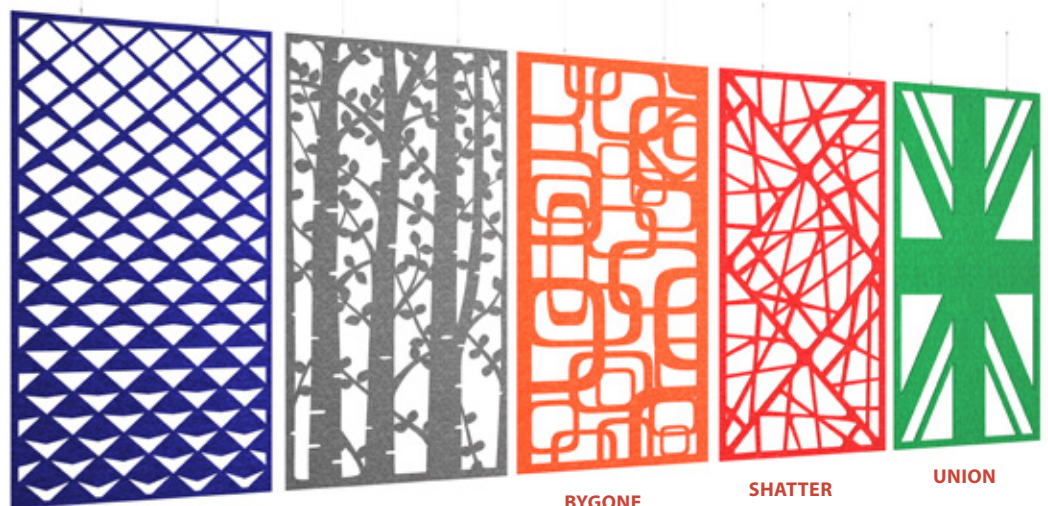

TRIANGLE

CODE	W	D	H	Band A	Band B	Band C
PWT-25-1	595	25	595	£202	£217	£225
PWT-50-1	595	50	595	£219	£235	£243
PWT-25-2	1195	25	1195	£374	£401	£416
PWT-50-2	1195	50	1195	£402	£432	£448

HEXAGON

CODE	W	D	H	Band A	Band B	Band C
PWH-25-1	595	25	415	£242	£260	£270
PWH-50-1	595	50	415	£276	£296	£307
PWH-25-2	1195	25	1035	£402	£432	£448
PWH-50-2	1195	50	1035	£458	£492	£510

MTO

5 week lead time

PIANO ACOUSTICS

PIANO CHORDS

The simplistic beauty of the Piano Chords hanging acoustic panels is that they are available in five unique natural and geometric designs with a selection of colours, styles, and endless design possibilities. Piano Chords are hung from the ceiling with brackets and act as a dividing curtain to provide the necessary combination of sound absorption and attenuation to control noise in interior environments.

Can be mixed and matched to create unique designs and add colour

Lightweight and easy to fit to ceilings with supplied fittings

Seamless combination of acoustics and aesthetics with 5 pattern options

Ideal for absorbing sound in open plan office environments