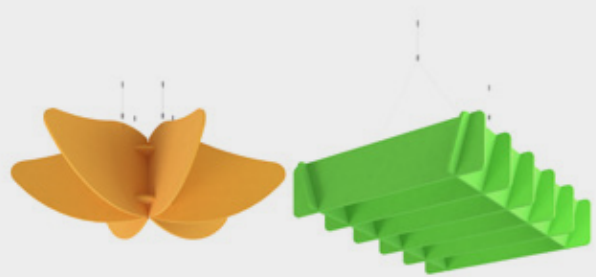

PIANO CEILING SCALES

PAGE 167