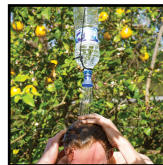

**BEESWIFT**  
FOCUSED ON SAFETY

Product Code:

CM1767

Selling UOM:

Each

Pack Size:

1

## BOTTLESHOWER 2L BU/017

**Bottleshower™**

- Designed specifically for decontamination and emergency washing
- The Bottleshower multiplies the running time of bottled water by up to 6 to 10 times compared to poured water making washing more effective and controllable
- As a guide, a one litre bottle of water lasts approximately 12 seconds when continually poured, the Shower Head extends that usable time to 1 minute 12 seconds
- The Bottleshower wash heads ensure the most cost effective and efficient means of using bottled water in emergency situations
- Turns 1 litre of clean water into 10 litres of washing time