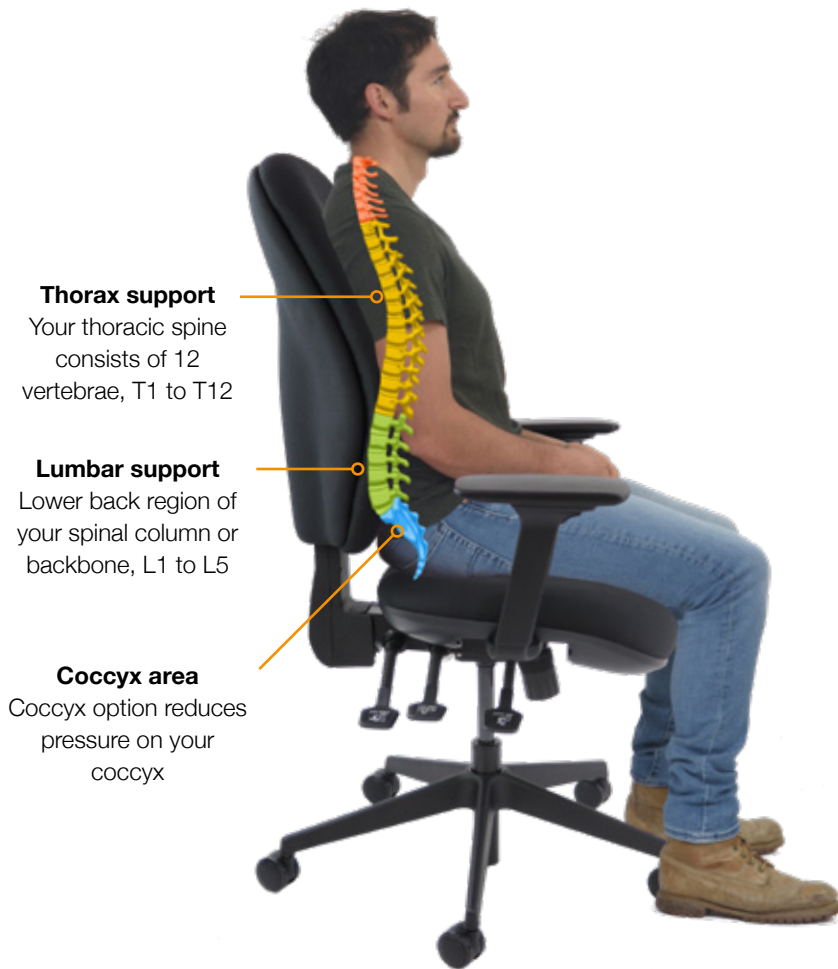

Thorax support

Your thoracic spine consists of 12 vertebrae, T1 to T12

Lumbar support

Lower back region of your spinal column or backbone, L1 to L5

Coccyx area

Coccyx option reduces pressure on your coccyx

Ergonomic design to improve posture to ensure perfect alignment of the spine, hips and shoulders, reducing the pressure on the lumbar and coccyx areas