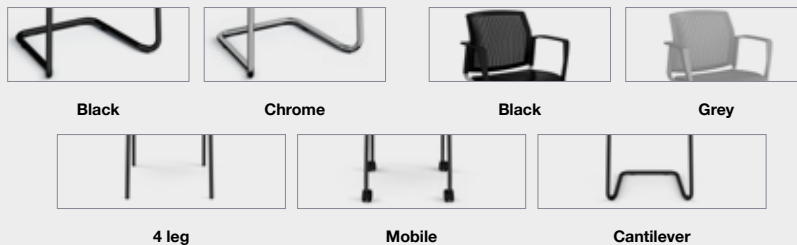

Santana offers strong and durable seating options that are both stylish and practical. The angled lines of these meeting room chairs create an unpretentious, contemporary look that blends well with just about any office design. Santana is available in black and grey shells, with numerous upholstered seating and frame options so people can relax and sit in comfort.

OPTIONS