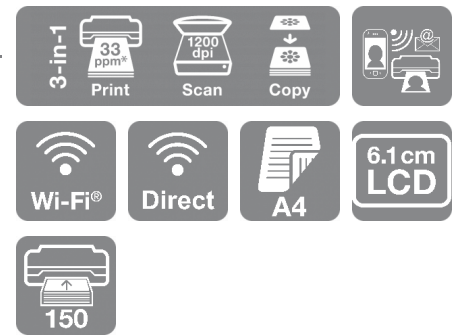

## DATASHEET / BROCHURE

Compact and stylish, this multifunction printer is sure to impress with individual inks, mobile printing and A4 double-sided printing.

This stylish and compact all-in-one looks great from every angle. Discover how easy everyday tasks can be with A4 double-sided printing, an up to 150-sheet front-loading paper cassette and a large 6.1cm LCD screen. Print from almost anywhere using Epson's mobile printing<sup>1</sup> solutions. It is also compatible with Apple AirPrint<sup>2</sup>.

### Easy to use

The XP-5200 is versatile with Wi-Fi for printing and scanning wirelessly and Wi-Fi Direct for printing without a wireless network. Copy and print without a computer using its 6.1cm LCD screen, use paper efficiently with A4 double-sided printing and minimise refills with the 150-sheet paper cassette.