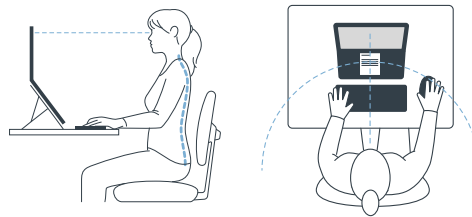

Oryx evo W

laptop stand with document holder
for wide laptops

Key Features and Benefits

Ergonomic Design & Compliance: Fully complies with European and UK ergonomic regulations, raising screen to enable ergonomic work posture.

Laptop Stand Ergonomics

Reasons to Buy

Boost Your Productivity: Improve your work efficiency with Oryx evo W's ergonomic design, which enhances comfort and reduces strain, for increased productivity.

Ease Your Neck & Back Discomfort: Oryx evo W elevates your laptop to reduce pain and support healthier posture during long work sessions.