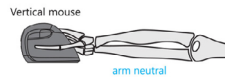

Mouse Ergonomics

Reasons to Buy

Compact for Life on the Go: Lightweight and travel-friendly, it's ideal for mobile work setups.

Keep Your Desk Neat: Wireless connectivity ensures a clean, clutter-free workspace.

Customize Your Experience: Adjustable DPI lets you fine-tune sensitivity for different tasks.