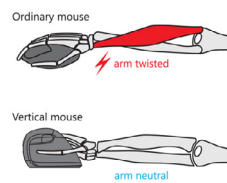

Key Features and Benefits

Ergonomic Design: Promotes a natural hand position, reducing strain during extended use.

Wireless Connectivity: Offers freedom of movement with a reliable wireless connection.

Precision Control: High DPI settings ensure accurate tracking for smooth performance.

Rechargeable Battery: Long-lasting battery for uninterrupted use.

Quick Technical Specifications

| | |
|---------------|--|
| Size | 84 x 100 x 75 mm |
| Weight | 100 g |
| Connectivity | robust 2.4 Ghz wireless connection via |
| DPI | 800/1200/1600 |
| Hand size | for women – medium hands / for |
| Buttons | 6: left, right, scroll + click, forward, |
| Power | AA battery x 1 (battery life: approx. 6 |
| Compatibility | Win 7, 8, 10 / MacOS / Android |
| Product code | ST304020 |

Mouse Ergonomics

Reasons to Buy

Stay Comfortable All Day: The ergonomic shape supports your hand in a natural position, reducing fatigue.

Work Freely, Without Wires: A wireless design eliminates cable hassle for an unrestricted workspace.