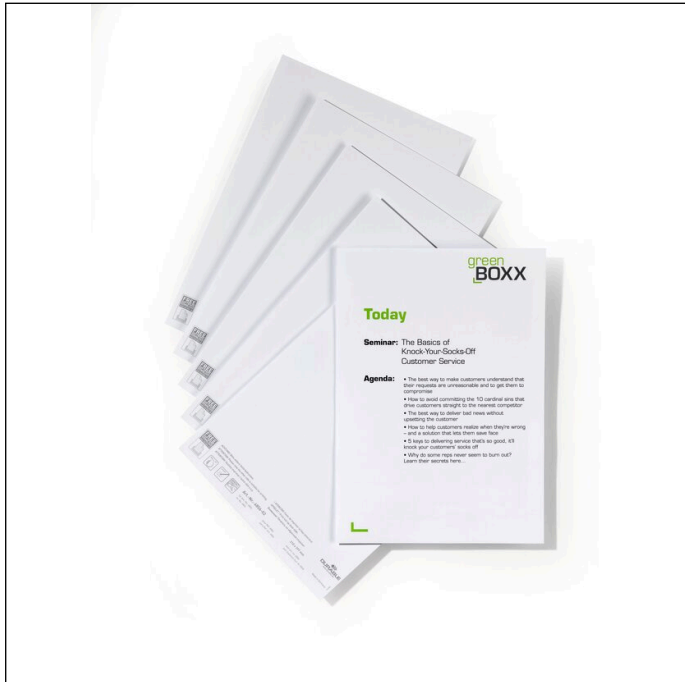

Printable Insert Sheets A4 (210 x 297 mm)

Article number	485602	Sales unit quantity	1 Bag
Colour	White	Sales unit EAN	4005546400822
Packaging unit	10 pieces / 1 bag	Packing weight (gross)	110 G
Base EAN	4005546400822	Country of origin	DE

Logos and awards

Product description

- PC-printable A4 format paper sheets for doorplate product # 4806, 4807 and 4867 as well as for floor stand product # 4812
- Suitable for all commonly available laser and ink-jet printers and copiers
- Micro-perforated insert sheets for easy removal
- 10 inserts on 10 sheets

Printable Insert Sheets A4 (210 x 297 mm)

Filling quantity / Filling quantity for	10 Sign(s)
Format / Format for	A4
Orientation Format	Portrait
Brand	DURABLE
Capacity	10 sheets A4
Material Quality	160 g/m ²
Micro Perforation	Yes
Orientation	Portrait / landscape
Suitable printer type	For all printer types
Label type	DURAPRINT®