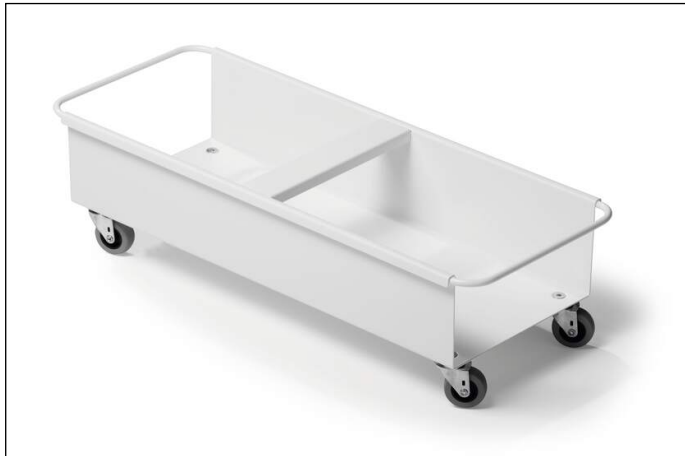

Trolley for 2x DURABIN® 40L rectangular

Article number	1801622010	Sales unit quantity	1 piece
Colour	white	Sales unit EAN	7318081622015

General environmental logos

Self-declaration (according to DIN EN ISO 14021)