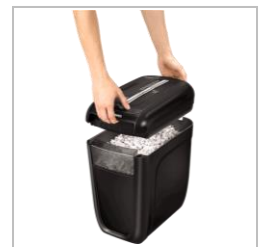

Personal

Powershred® 60Cs Cross-Cut (P-4) Shredder – with SafeSense®

Home Office / Deskside (1 Users)

Features:

- Shreds 10 sheets per pass into 4x40mm cross-cut particles (Security Level P-4) - around 440 particles per A4 sheet
- 22 litre pull-out bin – approximately 250 sheets of shredded paper
- Patented SafeSense® Technology stops shredding when hands touch the paper entry
- Shreds non-stop for 6-minutes followed by a 30-minute cool down period
- Also shreds staples, paper clips and credit cards
- 2-year machine warranty and 5-year cutter warranty

Specifications

Sheet capacity	10
Bin Capacity	22L (Lift-off head) (250 sheets)
Cut-type	Cross-cut (4x40mm)
Security Level	P-4 (446 particles per A4 sheet)
Feed Type	Manual
Runtime (minutes)	6 on / 30 off
Throat width (mm)	230mm
Also shreds	
Colour	Black
Product Dimensions (H x W x D) / mm	407 x 233 x 371
Product Weight	5,8 kg
Retail Packaging Dimensions (H x W x D) / mm	426 x 288 x 424
Retail Packaging Weight	7.3 kg
Outer Carton Dimensions (H x W x D) / mm	448 x 440 x 588
Outer Carton Weight	15,6 kg
Quantity per Outer Carton	2
Country of Origin	China
Warranty	2-year machine / 5-year cutters