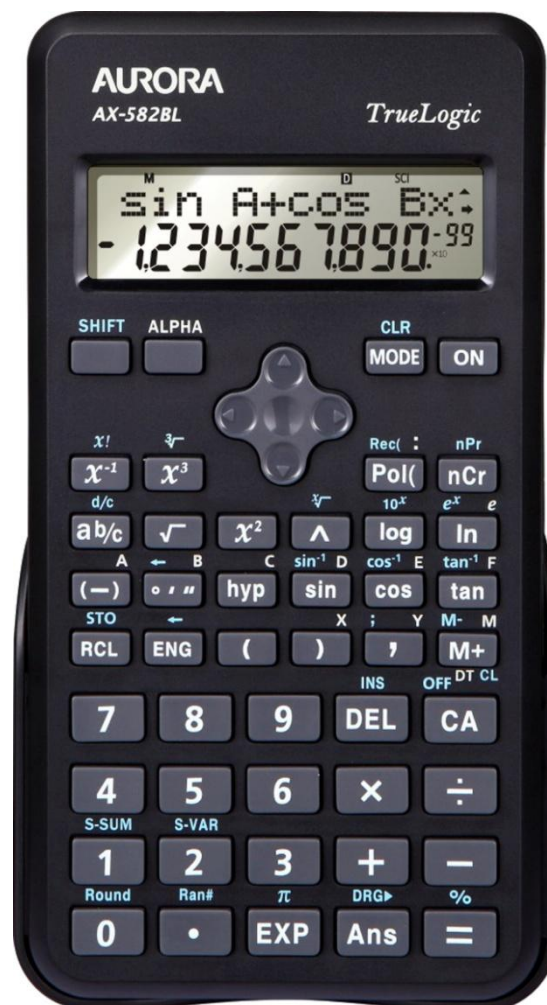

AX-582BL Scientific Calculator

The Aurora AX-582BL combines a 2 line LCD display that shows both the sum and answer with a TrueLogic® algebraic entry system which allows you to enter calculations in the order they are written. The AX-582BL is great value scientific calculator suitable for use on all UK exams, that permit the use of calculators.

- TrueLogic® Algebraic Entry
- 2 Line LCD display shows both sum and answer
- A total of 240 functions
- Slide on protective plastic case
- Screw fixed battery cover (2 x LR44 included)

Technical Specifications	
General Features	Direct replacement for the SC582
	240 Functions
	TrueLogic® algebraic entry system
	Twin line display
	Slide on protective case
	Durable plastic keys
	Battery powered (2 x LR44)
	Screw fixed battery cover
General Functions	Auto Power off
	Dimensions (wxdxh): 83x18x154mm
	Weight: 117g
	Multi-Replay function
	Fractions
	Expression Editing
	9 memories
	24 levels of parentheses
	FIX/SCI/NORM
	x, ÷, -, +, =, π, √, M+, M-, %
	Negative indicator
BackSpace/Delete	
Fraction/Decimal conversion	
Scientific and Statistical Functions	Degrees, Radians, Gradians
	Standard Deviation
	6 types of regression analysis
	Roots and powers
	Trigonomics (Sin/Cos/Tan)
	Hyperbolics
	Degrees/minutes/seconds
	Logarithms, Exponents and reciprocals
	Factorials, Permutations, Combinations
	Coordinate conversions
	Random Numbers
	Statistics Data editor

Various colour options available to order. MOQ's apply.

Did you know?

The AX-582BL is also available in a convenient class kit format complete with Grattells storage tray, storage foam insert and lid
CODE: CK-58