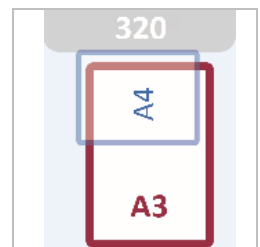

### Specifications

Segment	Home Office	
Format – Laminating Width	A3	
Pouch Thickness (mic)	80 - 125 mic	
Heat up Time (min)	4	
Number Rollers	2	
Lamination Speed (cm/mn)	30	
Laminates 1 A4 (sec)	60	
Entry Width	320	
Colour	Black/Grey	
Product Dimensions (H x W x D) / mm	78 x 470 x 162	
Product Weight	1.8 kg	
Retail Packaging Dimensions (H x W x D) / mm	EU: 100 x 495 x 195	UK: 100 x 535 x 195
Retail Packaging Weight	2.4 kg	
Outer Carton Dimensions (H x W x D) / mm	EU: 510 x 220 x 415	UK: 550 x 220 x 415
Outer Carton Weight	8.7 kg	
Quantity per Outer Carton	4	
Country of Origin	China	
Warranty	2-year	