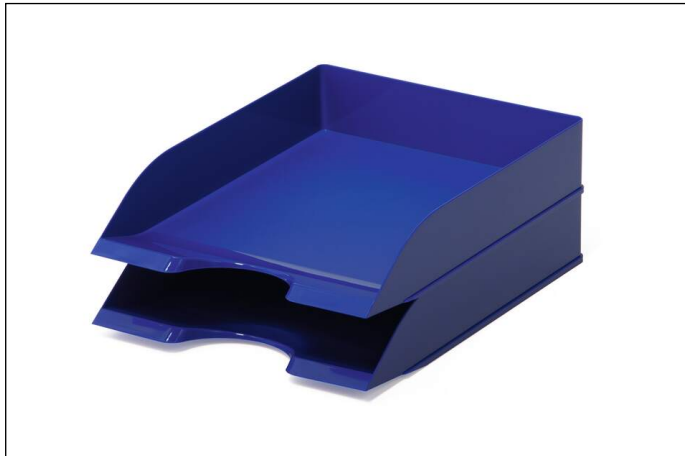

Letter tray BASIC A4

Article number	1701672040	Sales unit quantity	6 piece
Colour	blue	Sales unit EAN	7318081672041

Self-declaration (according to DIN EN ISO 14021)

7.2 Compostable	
7.3 Degradable	
7.4 Designed to be dismantled	
7.5 Extended product life	
7.6 Recovered energy	
7.7 Recyclable	✓
7.7.a % Recyclable	100%
7.8 Recylate content	
7.8.a % Recylate content (pre-consumer)	
7.8.b % Recylate content (post-consumer)	
7.9 Reduced energy consumption	
7.10 Reduced resource consumption	
7.11 Reduced water consumption	
7.12 Reusable and refillable	
7.13 Waste reduction	