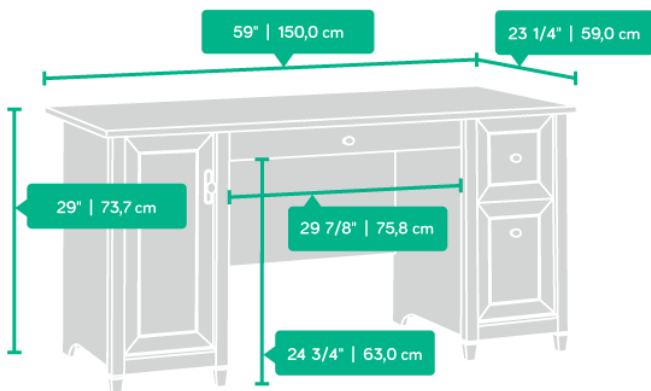

PRODUCT INFORMATION SHEET

CHALKED WOOD COMPUTER DESK

FURNITURE

Features:

- Chalked wood computer desk
- Flip-down moulding reveals slide-out keyboard/mouse shelf with metal runners and safety stops.
- Two drawers with metal runners and safety stops.
- Lower drawer holds letter or A4 hanging files.
- Storage area behind door holds vertical CPU tower and has an adjustable shelf.
- Metal handles
- Cable management system
- Solid wood accents.
- Chalked Chestnut finish.

Dimensions:

Width	150 cm
Depth	59 cm
Height	73.7 cm
Carton Height	11.3 cm
Carton Width	166.7 cm
Carton Depth	61.9 cm
Box Volume	0.116 cbm
Weight (gross)	60.32 kg

N.B: All measurements are approximate