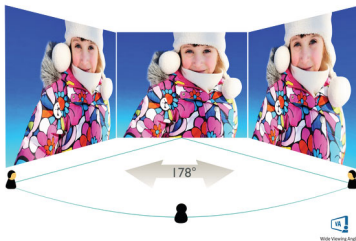

VA display

The Philips VA LED display uses an advanced multi-domain vertical alignment technology that gives you super-high static contrast ratios for extra-vivid and bright images. While standard office applications are handled with ease, it is especially suitable for photos, web browsing, films, gaming and demanding graphical applications. Its optimised pixel

management technology gives you a 178/178 degree extra-wide viewing angle, resulting in crisp images.