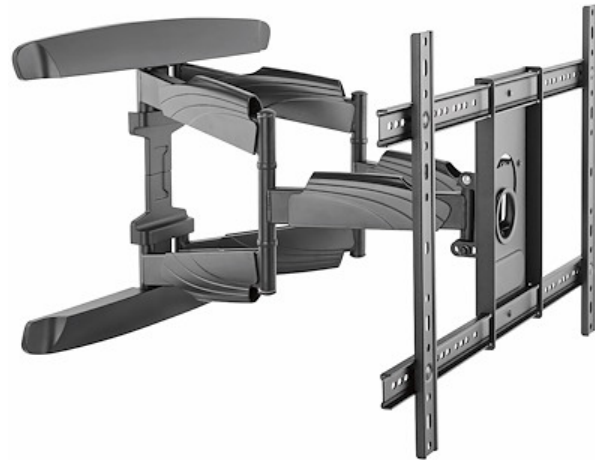

TV Wall Mount supports up to 70 inch VESA Displays - Low Profile Full Motion Universal TV Flat Screen Wall Mount - Heavy Duty Adjustable Tilt/Swivel Articulating Arm Bracket

Product ID: FPWARTB2

Maximize space while creating an impressive display. This full-motion TV wall mount supports flat-screen TVs from 32" to 70" in size, with a weight capacity of 99 lb. (45 kg).

Mount your flat-screen TV in a location that's convenient for visitors, clients and employees, and free up valuable space. The wall mount is ideal for a lobby, boardroom or other venue. The TV wall mount also includes built-in cable management to keep cables neatly out of sight.

The TV wall mount features dual arms that extend out to 20.4" (517 mm) from the wall to provide a wide range of movement and accommodate different screen positions and angles. The arms can also fold to tuck in closely to the wall, providing a low profile that enables your display to be positioned just 2.24" (57 mm) from the wall.

You can swivel your display +90 / -90 degrees and tilt +5 / -8 degrees, letting you angle your TV display toward your audience. Plus, the tilt feature lets you adjust the TV so that you can view it comfortably at any height. A built-in level adjustment also offers 5 degree clockwise and counterclockwise turning, to ensure your display is perfectly level.