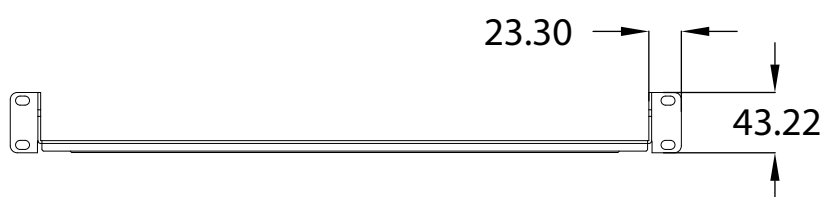

8 7 6 5 4 3 2 1

F
E
D
C
B
A

THIRD ANGLE PROJECTION

GENERAL NOTES

DIMENSIONS ARE IN MM - DO NOT SCALE
THIS DOCUMENT CONTAINS CONFIDENTIAL, PROPRIETARY INFORMATION THAT IS PROPERTY OF STARTECH.COM

PRODUCT ID	SHELF-1U-12-FIXED-V		
DESCRIPTION	1U Server Rack Shelf - Vented		
DO NOT SCALE	SHEET: 1 OF: 1	UPLOAD DATE: 11/16/2023	