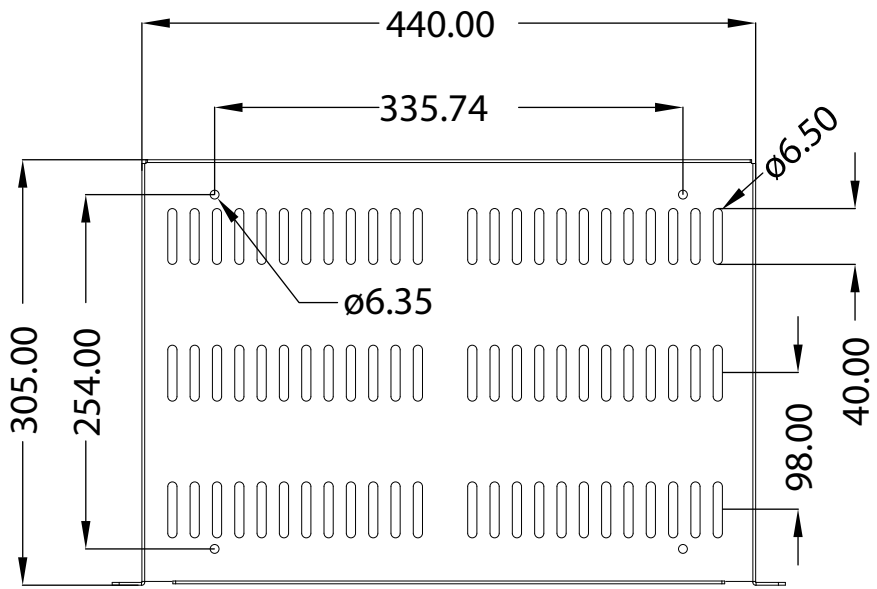

8 7 6 5 4 3 2 1

F
E
D
C
B
A

THIRD ANGLE PROJECTION

GENERAL NOTES

DIMENSIONS ARE IN MM - DO NOT SCALE
THIS DOCUMENT CONTAINS CONFIDENTIAL, PROPRIETARY INFORMATION THAT IS PROPERTY OF STARTECH.COM

PRODUCT ID	SHELF-1U-12-FIXED-V		
DESCRIPTION	1U Server Rack Shelf - Vented		
DO NOT SCALE	SHEET: 1 OF: 1	UPLOAD DATE: 11/16/2023	

8 7 6 5 4 3 2 1