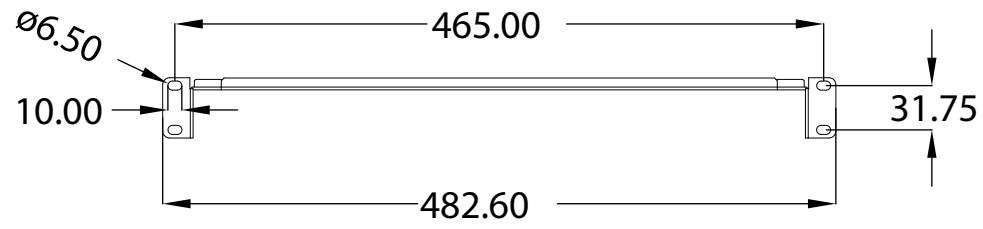

8 7 6 5 4 3 2 1

F
E
D
C
B
A

THIRD ANGLE PROJECTION

GENERAL NOTES

DIMENSIONS ARE IN MM - DO NOT SCALE
THIS DOCUMENT CONTAINS CONFIDENTIAL, PROPRIETARY INFORMATION THAT IS PROPERTY OF STARTECH.COM

PRODUCT ID	SHELF-1U-12-FIXED-V		
DESCRIPTION	1U Server Rack Shelf - Vented		
DO NOT SCALE	SHEET: 1 OF: 1	UPLOAD DATE: 11/16/2023	