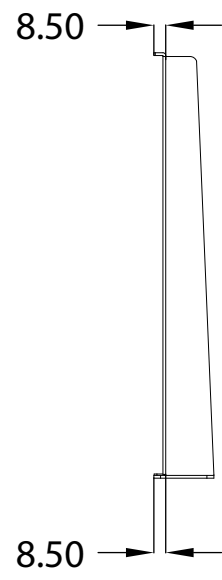

8 7 6 5 4 3 2 1

F
E
D
C
B
A

THIRD ANGLE PROJECTION

GENERAL NOTES

DIMENSIONS ARE IN MM - DO NOT SCALE
THIS DOCUMENT CONTAINS CONFIDENTIAL, PROPRIETARY INFORMATION THAT IS PROPERTY OF STARTECH.COM

PRODUCT ID	SHELF-1U-12-FIXED-V		
DESCRIPTION	1U Server Rack Shelf - Vented		
DO NOT SCALE	SHEET: 1 OF: 1	UPLOAD DATE: 11/16/2023	

8 7 6 5 4 3 2 1