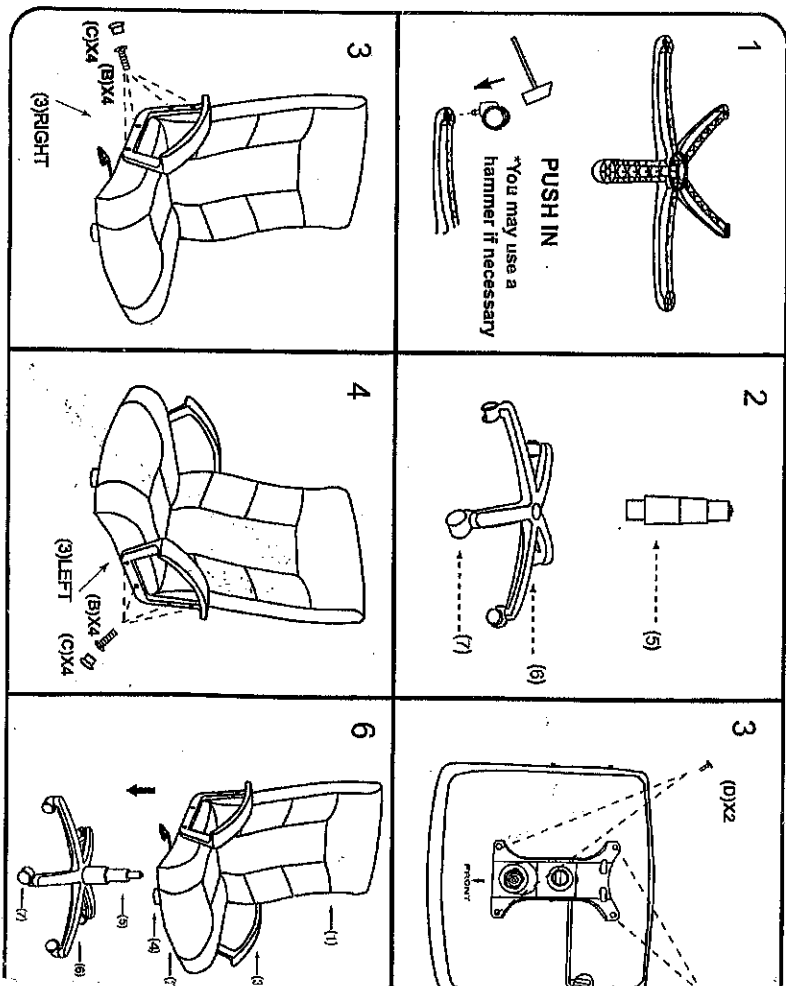

# Teknik

O F F I C E

MODEL: GLOUCESTER

8507HL

**IMPORTANT NOTICE:**  
**HARDWARE PACKAGE IS ATTACHED ON THE BOTTOM**  
**OF SEAT CUSHION.**

<p>(1)x1</p>  <p>Back Cushion</p>	<p>(2)x1</p>  <p>Seat Cushion</p>	<p>(3)x1 (L)x1 (R)</p>  <p>Left Arm &amp; Right Arm</p>
<p>(4)x1</p>  <p>Mechanism</p>	<p>(5)x1</p>  <p>Gas Lift W/ Cover</p>	<p>(6)x1</p>  <p>Nylon Base</p>
<p>(7)x5</p>  <p>Caster</p>	<p>(A)x8 M6X18 ARM SCREW</p> <p>(B)x8 ARM CAP</p> <p>(C)x2 M8X22 MECHANISM SCREW</p> <p>(D)x2 M8X30 MECHANISM SCREW</p>	