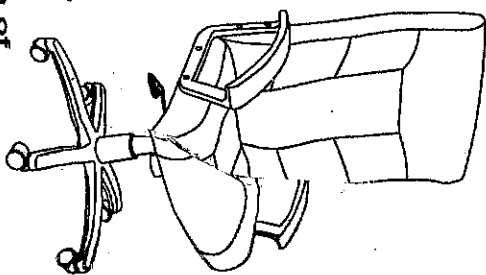

Teknik Office Ltd, West One 63-67 Bromham Road,
Bedford, MK40 2FG
TEL:01234 328804 FAX:01234 342446
If you encounter any problems with the operation of
your chair, please refer to the downloads section of
our web site - www.teknikoffice.co.uk