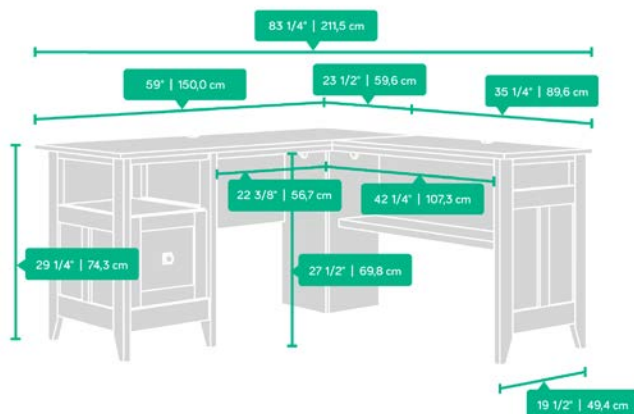

PRODUCT INFORMATION SHEET

HOME STUDY L-SHAPED DESK

FURNITURE

Features:

- Home office L-shaped executive desk
- Dover Oak finish with slate coloured desktop / return
- Large desktop and return provides a generous working area
- Fully extending filing drawer, (letter size)
- Cable ports and “pass through” openings for discreet cable management
- Lower book shelf for additional storage

Dimensions:

Width (desktop)	150 cm
Width (diagonal)	211.5 cm
Depth (desktop)	59.9 cm
Depth (overall inc. return)	149 cm
Height	74.3 cm
Carton Height	11.1 cm
Carton Width	161.9 cm
Carton Depth	61 cm
Box Volume	0.11 cbm
Weight (gross)	57.6 kg

N.B: All measurements are approximate