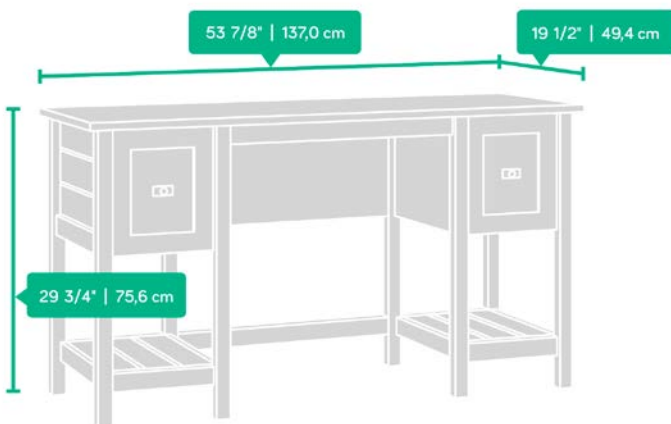

PRODUCT INFORMATION SHEET

SHAKER STYLE DESK SOFT WHITE

FURNITURE

Features:

- Shaker style home office desk
- Soft white finish with lintel oak accent desktop
- Simple, clean “shaker/beach hut” style design
- Filing drawer (holds letter size)
- Lower shelves for additional storage
- 360° all round finish, (can be freestanding)

Dimensions:

| | |
|----------------|-----------|
| Width | 137 cm |
| Depth | 49.4 cm |
| Height | 75.6 cm |
| Carton Height | 10.3 cm |
| Carton Width | 151.1 cm |
| Carton Depth | 50.8 cm |
| Box Volume | 0.079 cbm |
| Weight (gross) | 41.3 kg |

N.B: All measurements are approximate