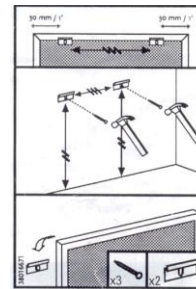

RANGING TABLE:

Frame/Colour:	Surface/Colour:	Product Size:	Packed mm	N.W. kg	G.W. kg	Reference:	RRP:
Yellow lined MDF	Medina yellow fabric	900x600	910x610x110 – 5 units	12,25	13,25	FB07392642	---
Red lined MDF	Medina red fabric	900x600	910x610x110 – 5 units	12,25	13,25	FB07391242	---
White lined MDF	Cretalin II beige fabric	900x600	910x610x110 – 5 units	12,25	13,25	FB071281222	---

TECHNICAL DETAILS

COMPOSITION:

- Lined MDF frame
- Available surfaces: Softouch, techcork and fabrics
- Wooden based core
- 2 year warranty

ASSEMBLY OVERVIEW:

CERTIFICATION AND LEGISLATION:

n/a

ILLUSTRATION:

n/a