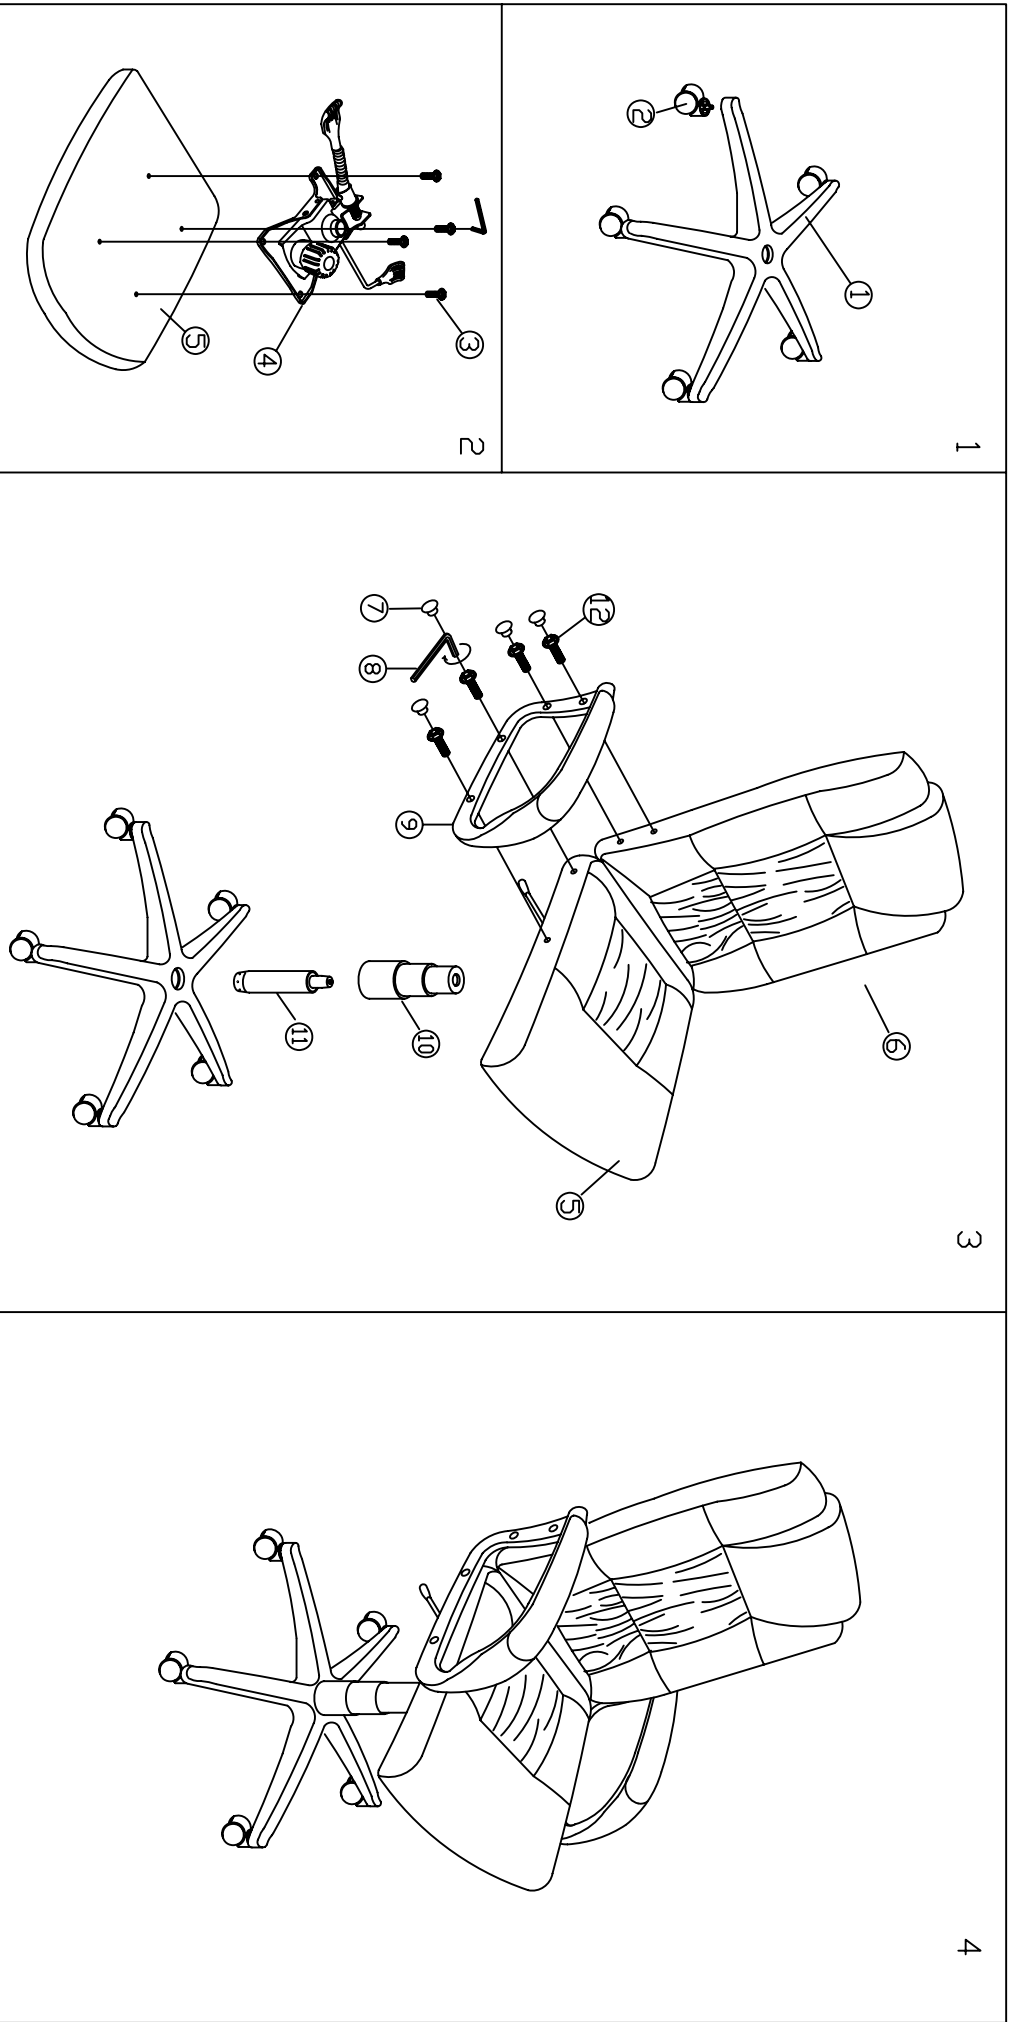

# MOORE ASSEMBLY INSTRUCTION

①	5-STAR BASE	②	CASTOR	③	SCREW M6x25	④	MECHANISM	⑤	SEAT CUSHION	⑥	BACK CUSHION	⑦	PLASTIC CAP	⑧	ALLEN KEY	⑨	ARMREST	⑩	DUST COVER	⑪	GAS LIFE	⑫	SCREW M6x20
1 PC		5 PCS		4 PCS		1 PC		1 PC		1 PC		8 PCS		1 PC		1 PAIR		1 PC		1 PC		8 PCS	