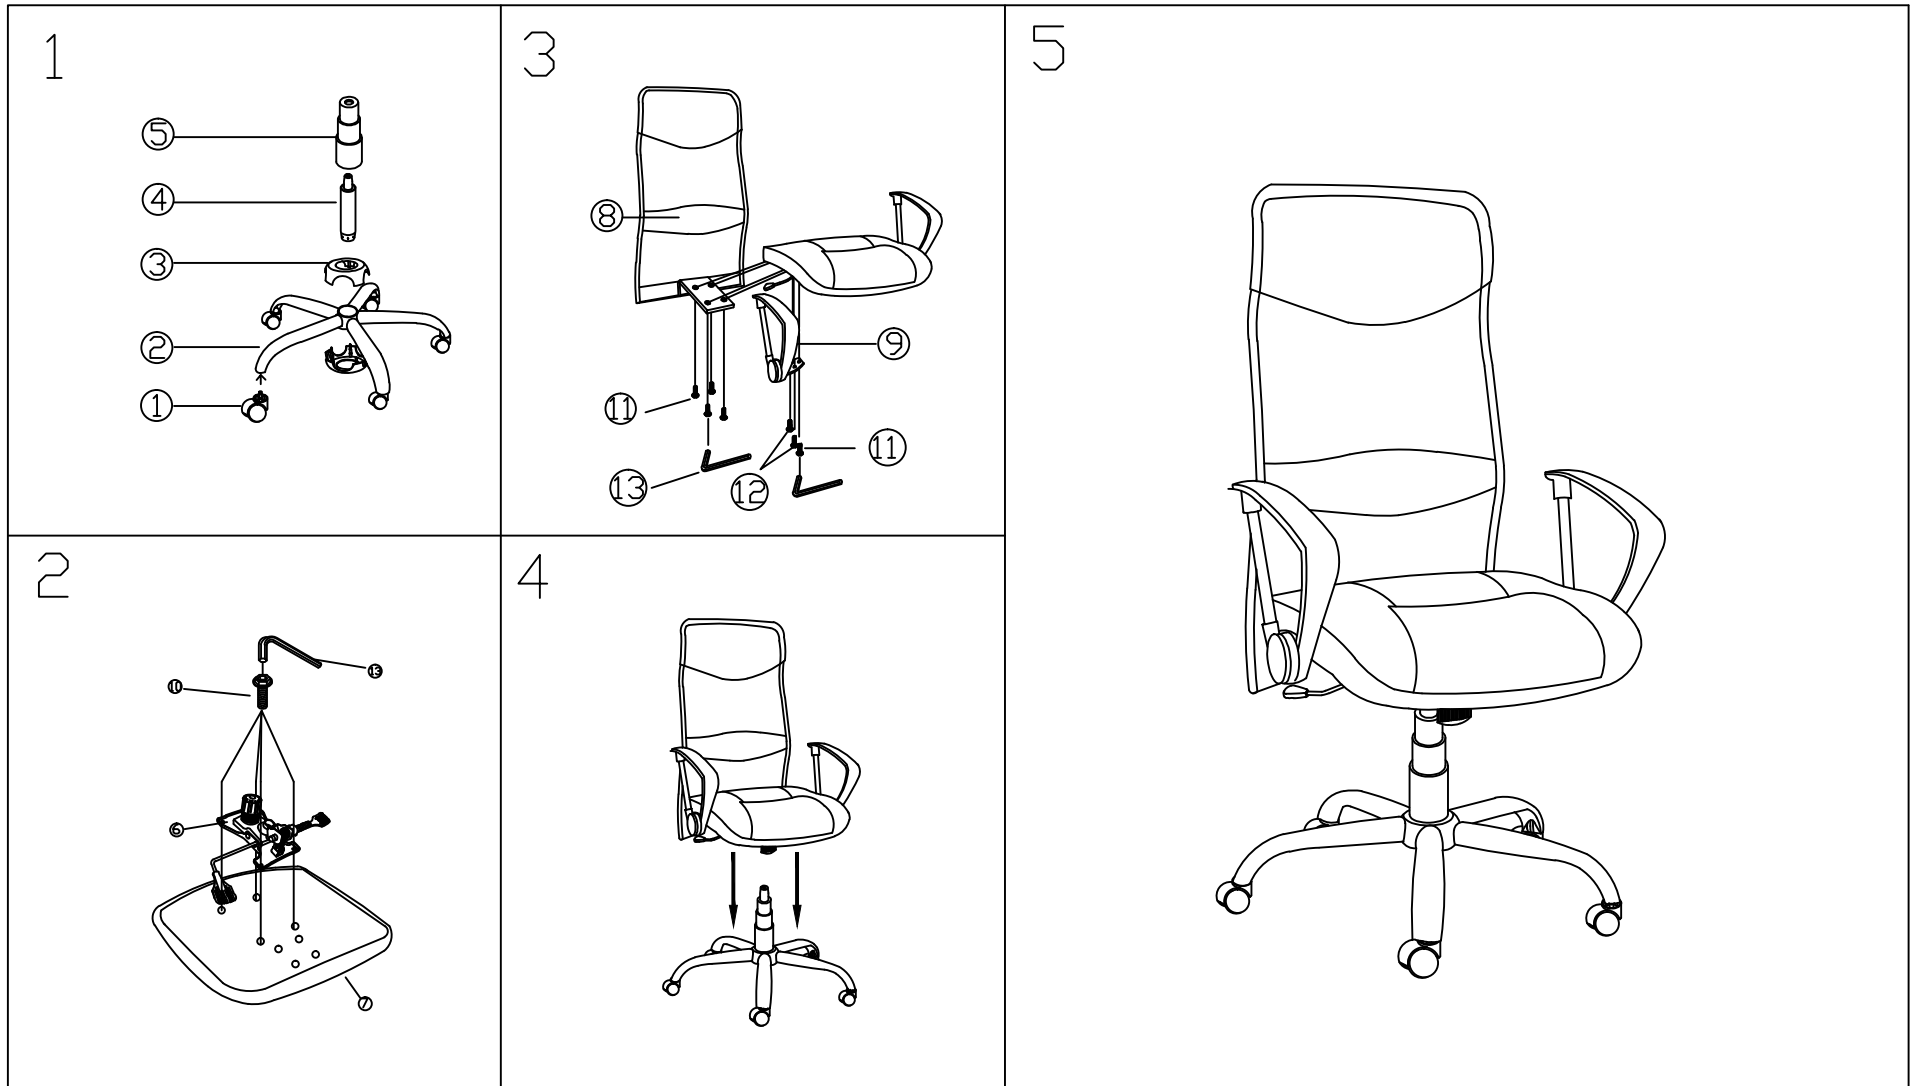

Vegas ASSEMBLY INSTRUCTION

① CASTOR	② 5-STAR BASE	③ AXES COVER	④ GASLIFT	⑤ DUST	⑥ SEAT PLATE	⑦ SEAT CUSHION	⑧ BACK CUSHION	⑨ ARMREST	⑩ SCREW	⑪ SCREW	⑫ SCREW	⑬ ALLEN KEY
									M6*25	M6*30	M6*35	
5 PCS	1 PC	1 PAIR	1 PC	1 PC	1 PC	1 PC	1 PC	1 PAIR	4 PCS	6 PCS	4 PCS	1 PC