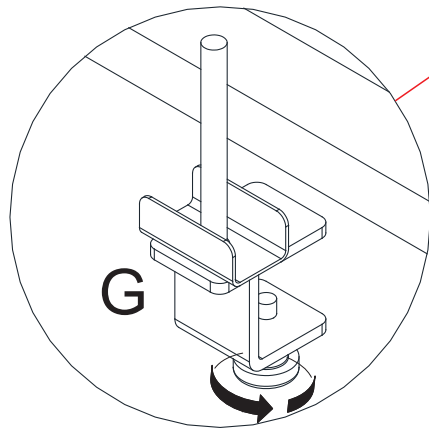

# EVOLVE PLUS SINGLE DESK 800 SILVER/WHITE LEG PACK

Assembly instruction

 screwdriver not supplied

-   
Ax8
-   
Bx4
-   
Cx8
-   
Dx6
-   
Ex12
-   
Fx1

# EVOLVE PLUS SINGLE DESK 800 SILVER/WHITE LEG PACK

Assembly instruction

Gx2

screwdriver not supplied