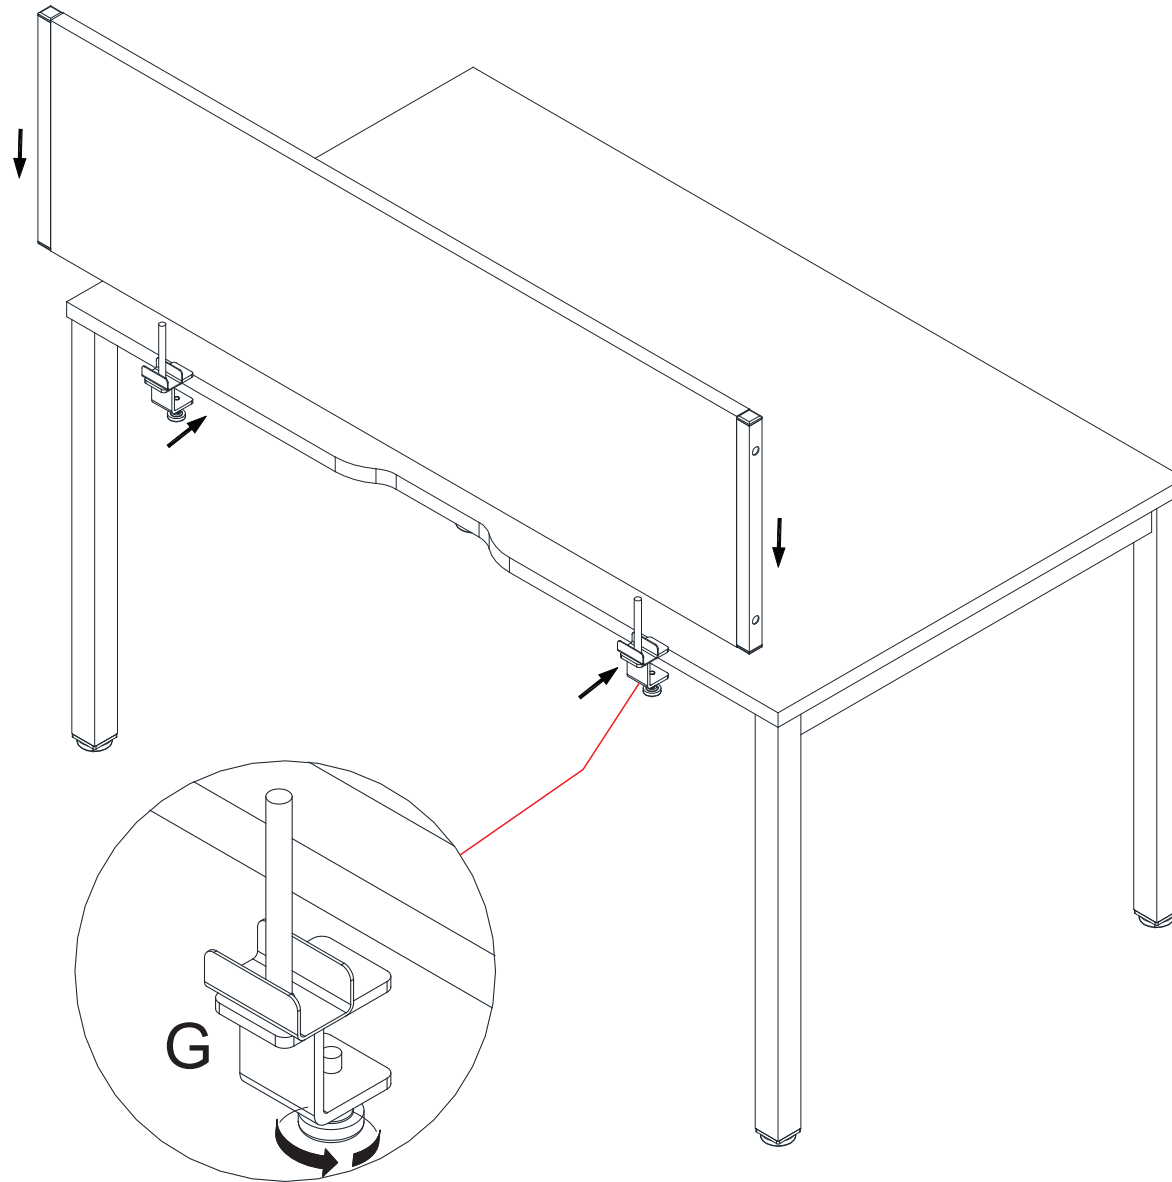

# EVOLVE PLUS SINGLE DESK 800 SILVER/WHITE LEG PACK

Assembly instruction

 screwdriver not supplied

-   
Ax8
-   
Bx4
-   
Cx8
-   
Dx6
-   
Ex12
-   
Fx1

# EVOLVE PLUS SINGLE DESK 800 SILVER/WHITE LEG PACK

Assembly instruction

Gx2

screwdriver not supplied