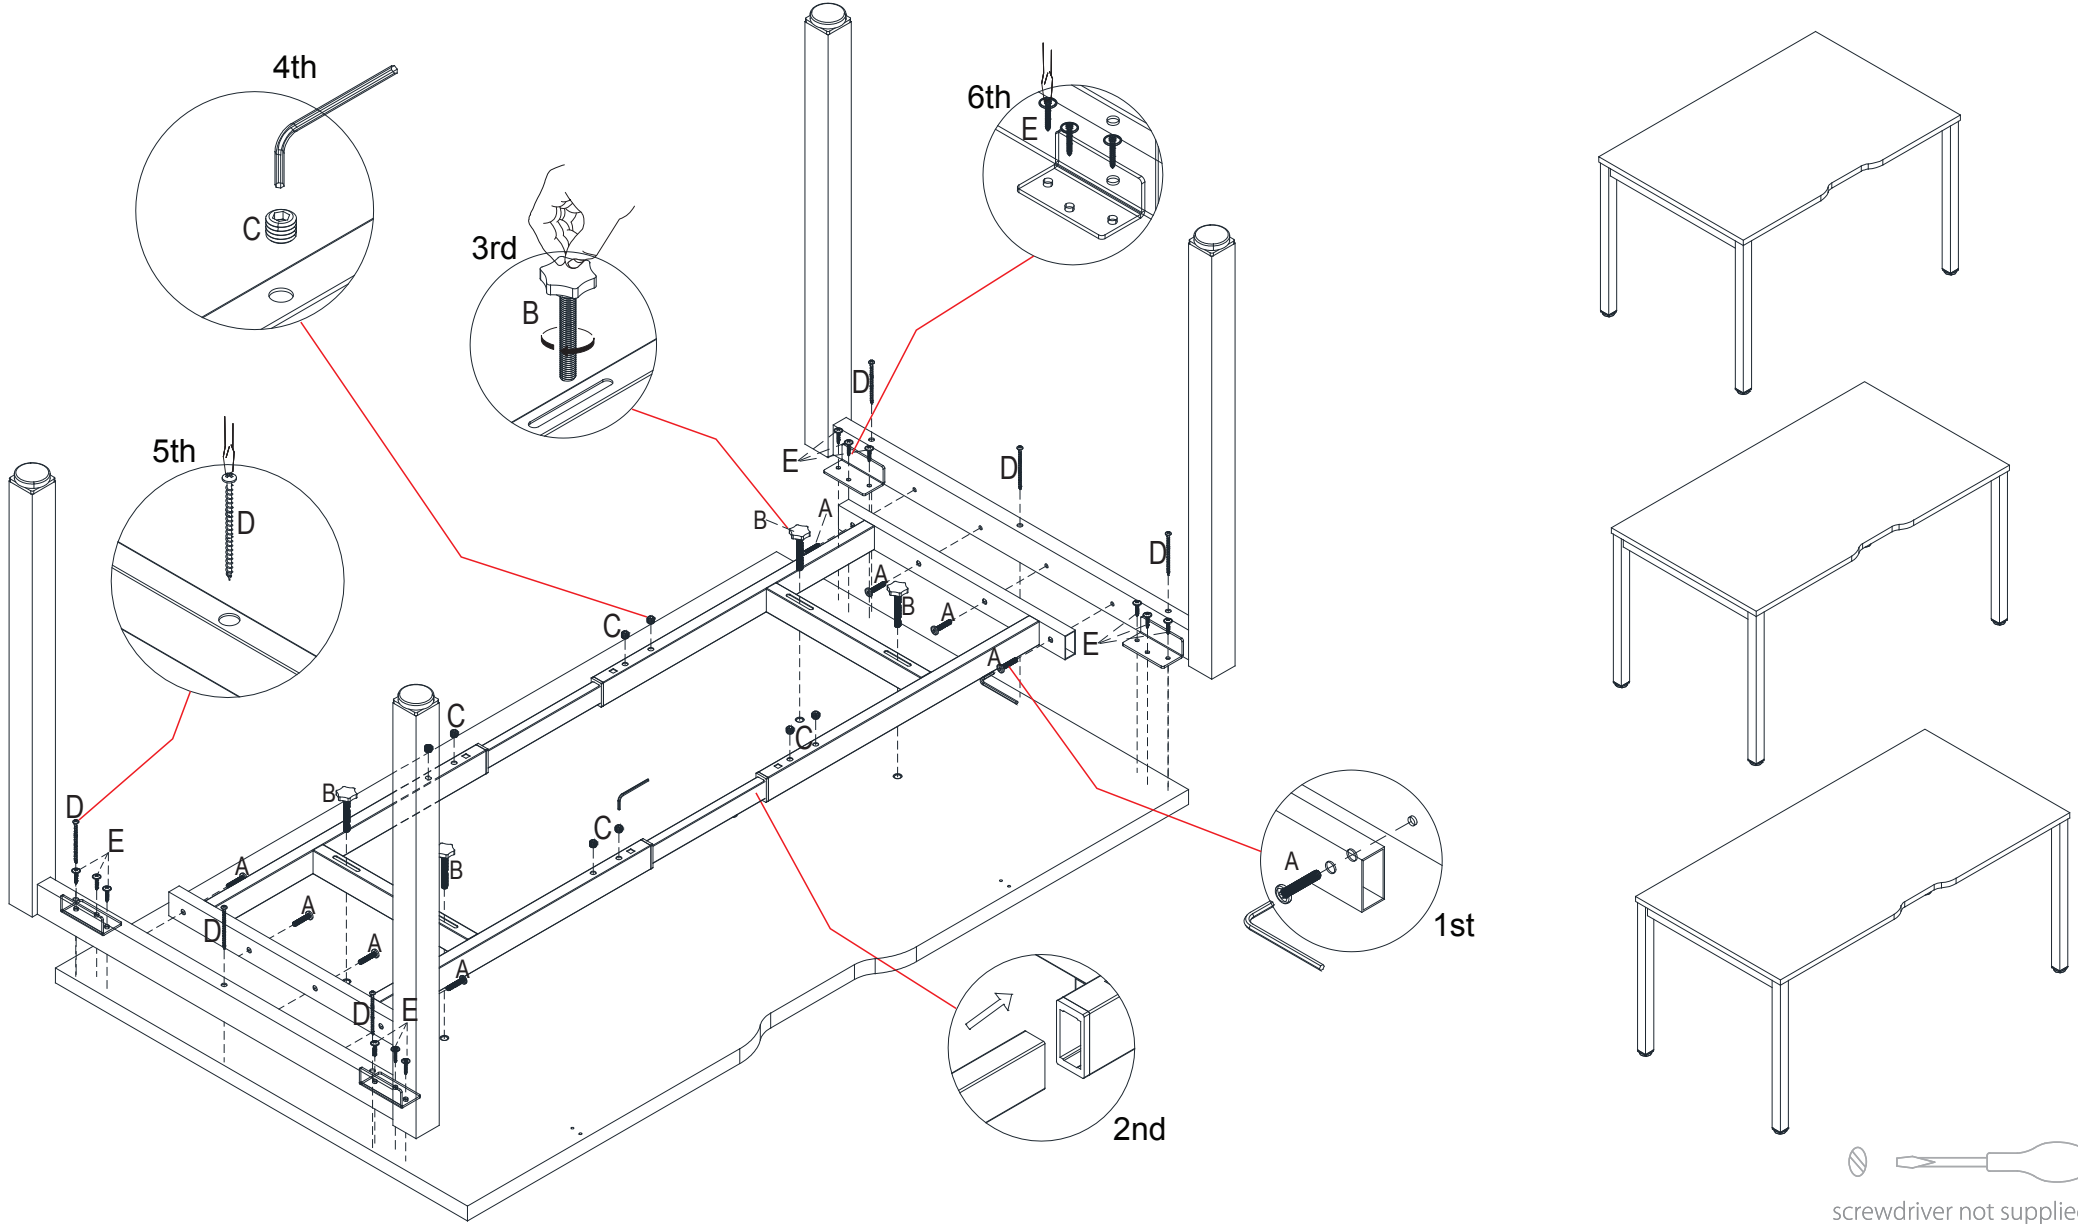

# EVOLVE PLUS SINGLE DESK 800 SILVER/WHITE LEG PACK

Assembly instruction

 screwdriver not supplied

-   
Ax8
-   
Bx4
-   
Cx8
-   
Dx6
-   
Ex12
-   
Fx1

# EVOLVE PLUS SINGLE DESK 800 SILVER/WHITE LEG PACK

Assembly instruction

Gx2

screwdriver not supplied