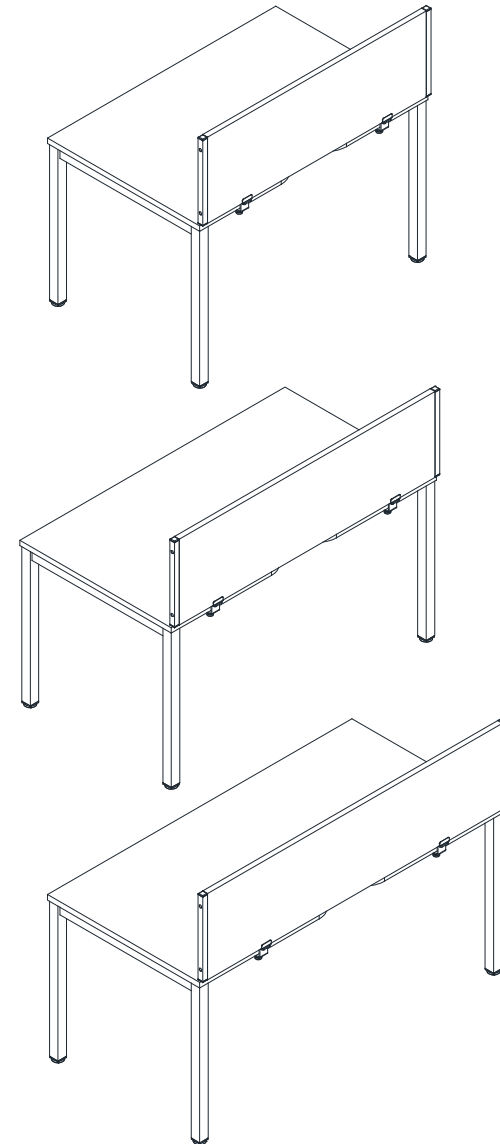

# EVOLVE PLUS SINGLE DESK 800 SILVER/WHITE LEG PACK

Assembly instruction

 screwdriver not supplied

-   
Ax8
-   
Bx4
-   
Cx8
-   
Dx6
-   
Ex12
-   
Fx1

# EVOLVE PLUS SINGLE DESK 800 SILVER/WHITE LEG PACK

Assembly instruction

Gx2

screwdriver not supplied