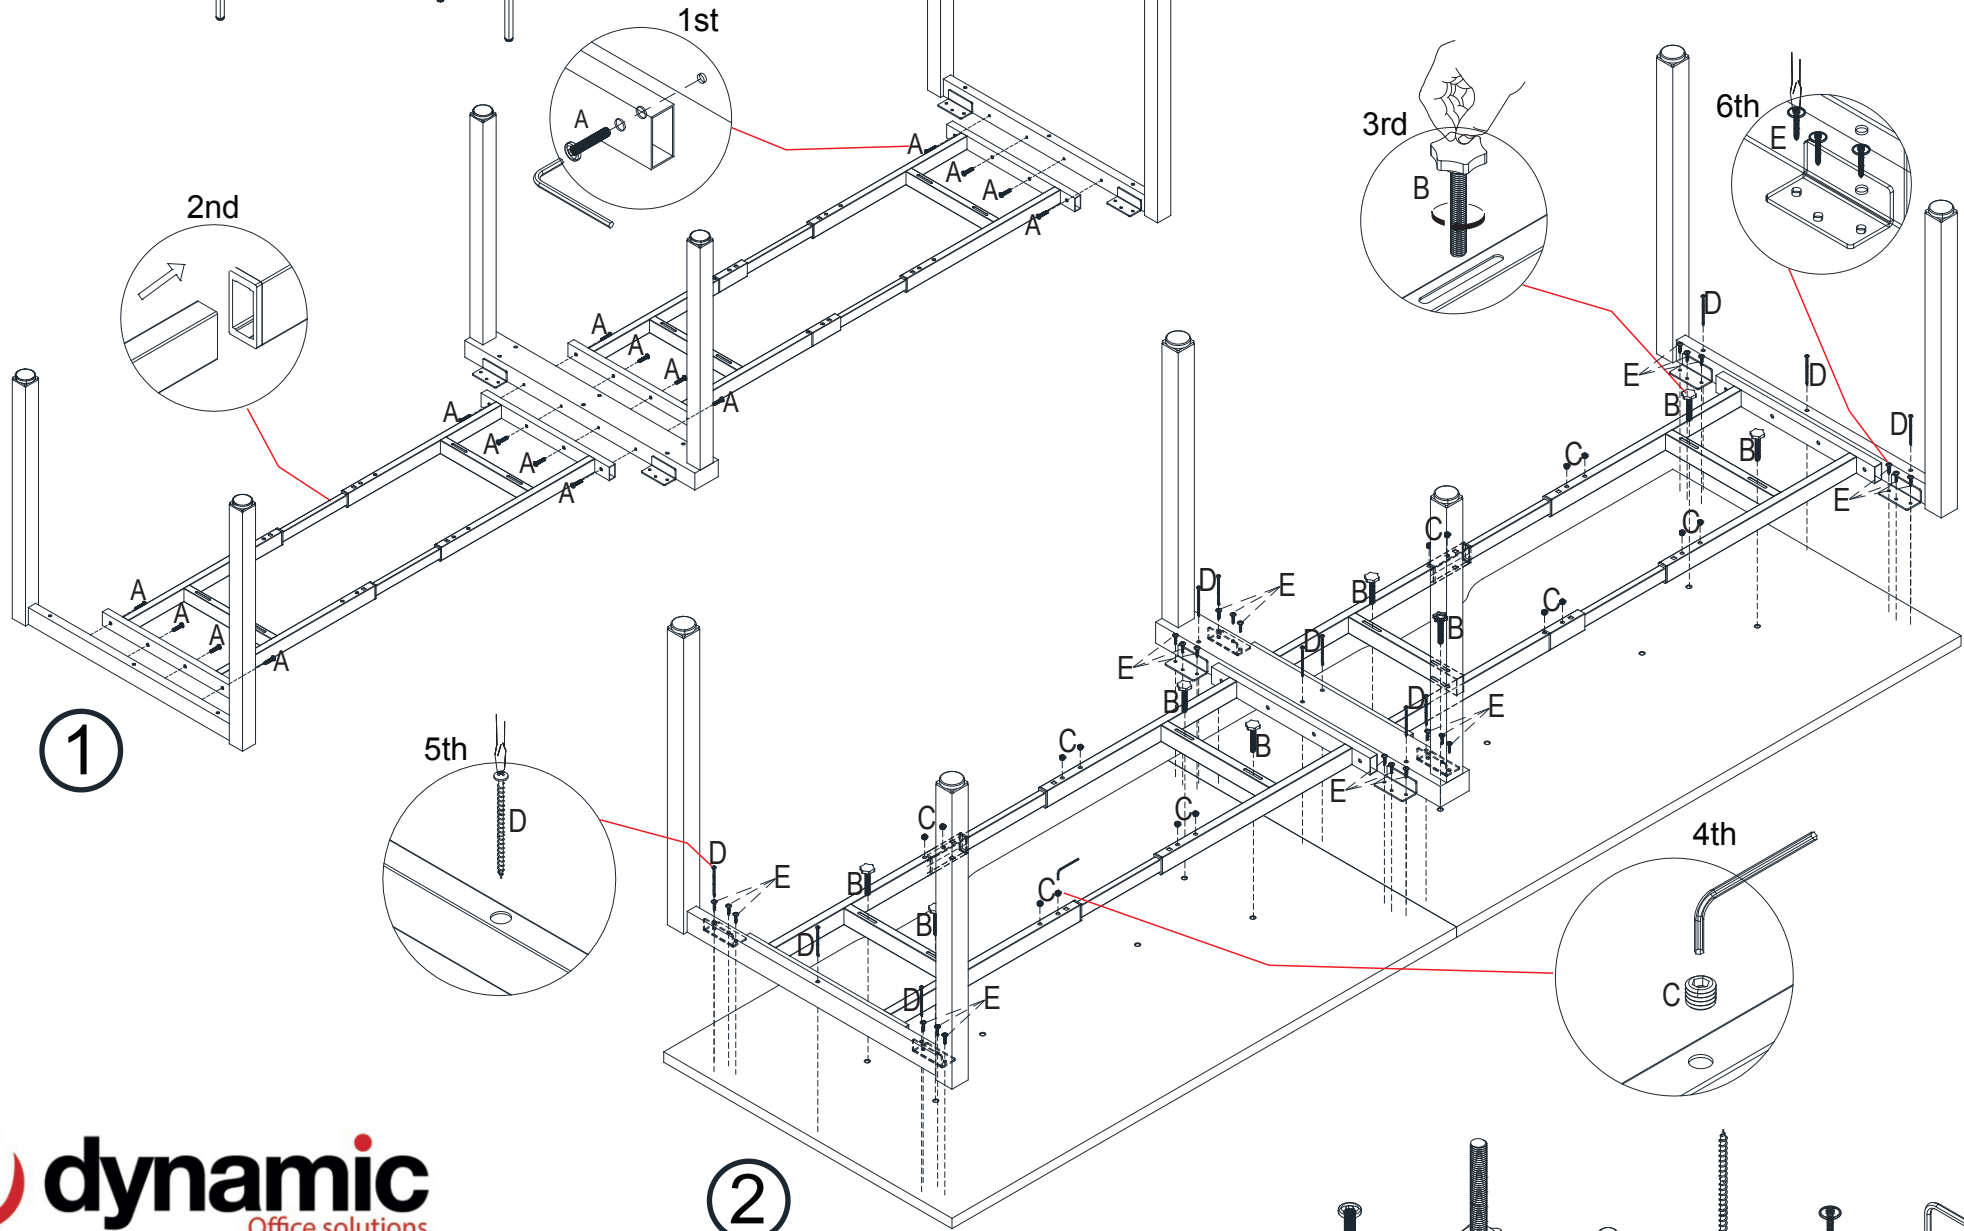

EVOLVE PLUS SINGLE DESK MIDDLE LEG PACK SILVER/WHITE

Assembly instruction

screwdriver not supplied

- Ax16
- Bx8
- Cx16
- Dx12
- Ex24
- Fx1

EVOLVE PLUS SINGLE DESK MIDDLE LEG PACK SILVER/WHITE

Assembly instruction

Gx4

screwdriver not supplied