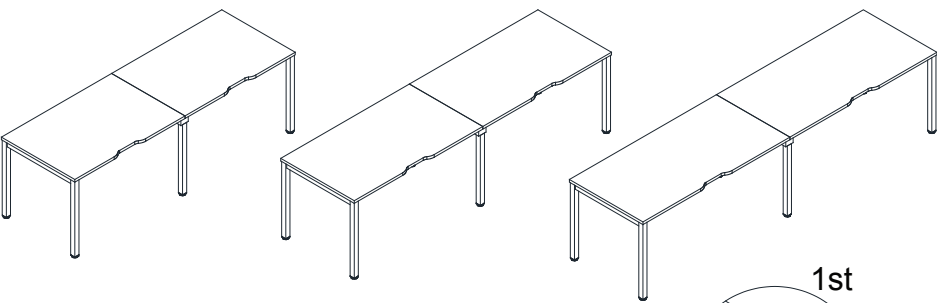

EVOLVE PLUS SINGLE DESK MIDDLE LEG PACK SILVER/WHITE

Assembly instruction

screwdriver not supplied

- Ax16
- Bx8
- Cx16
- Dx12
- Ex24
- Fx1

EVOLVE PLUS SINGLE DESK MIDDLE LEG PACK SILVER/WHITE

Assembly instruction