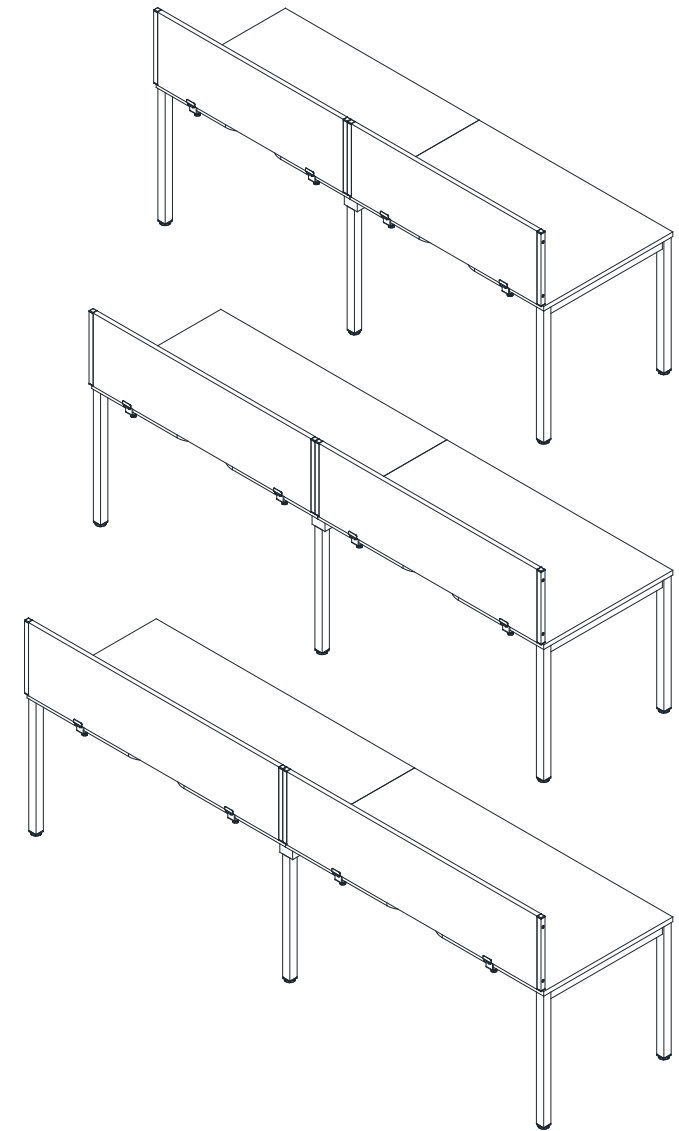

EVOLVE PLUS SINGLE DESK MIDDLE LEG PACK SILVER/WHITE

Assembly instruction

screwdriver not supplied

- Ax16
- Bx8
- Cx16
- Dx12
- Ex24
- Fx1

EVOLVE PLUS SINGLE DESK MIDDLE LEG PACK SILVER/WHITE

Assembly instruction

Gx4

screwdriver not supplied