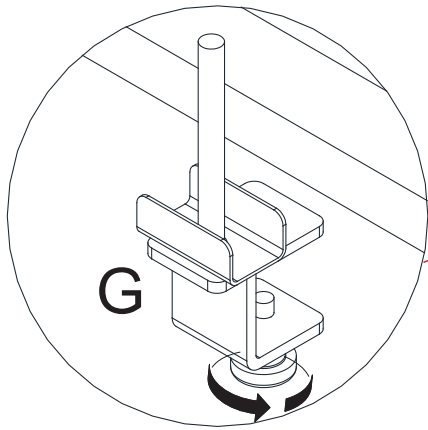

EVOLVE PLUS SINGLE DESK MIDDLE LEG PACK SILVER/WHITE

Assembly instruction

screwdriver not supplied

- Ax16
- Bx8
- Cx16
- Dx12
- Ex24
- Fx1

EVOLVE PLUS SINGLE DESK MIDDLE LEG PACK SILVER/WHITE

Assembly instruction

Gx4

screwdriver not supplied