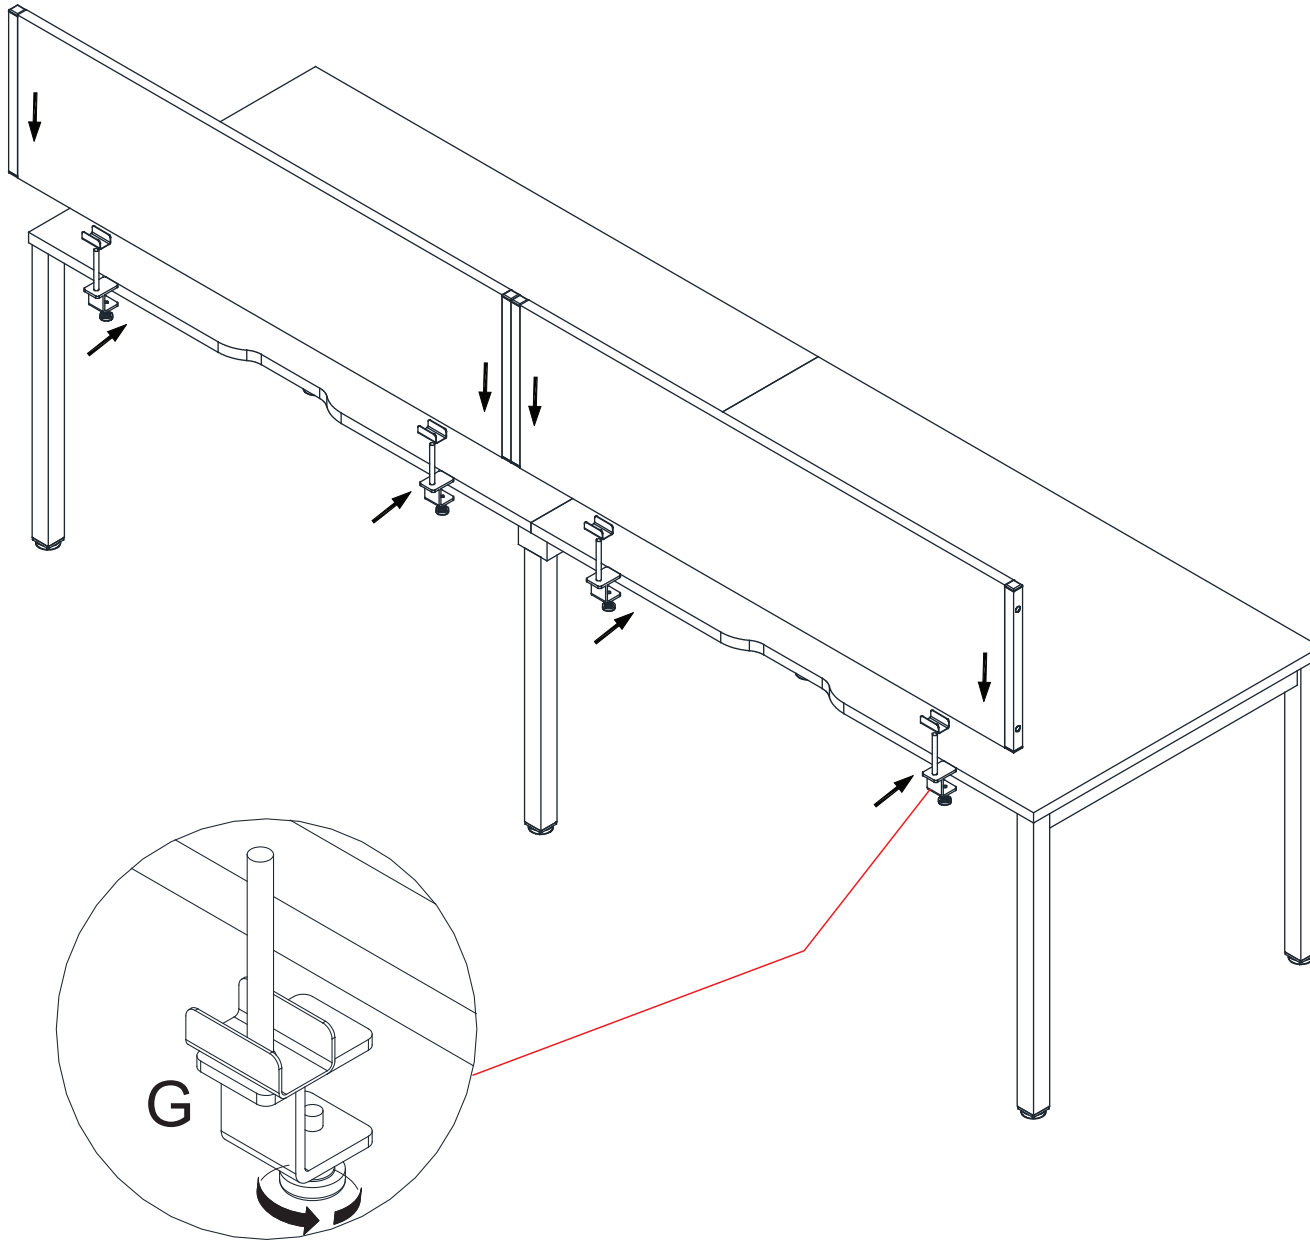

EVOLVE PLUS SINGLE DESK MIDDLE LEG PACK SILVER/WHITE

Assembly instruction

screwdriver not supplied

- Ax16
- Bx8
- Cx16
- Dx12
- Ex24
- Fx1

EVOLVE PLUS SINGLE DESK MIDDLE LEG PACK SILVER/WHITE

Assembly instruction

Gx4

screwdriver not supplied