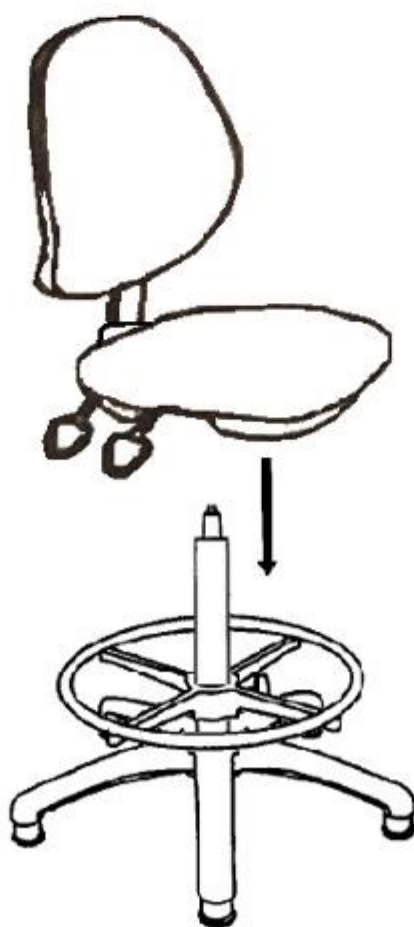

# Eclipse Plus Draughtsman - Assembly Instruction

1

2

3

## Important Note!

Draughtsman kit is added to standard chair box so may contain shorter gas lift, gas lift cover and gator cover. Please disregard these.