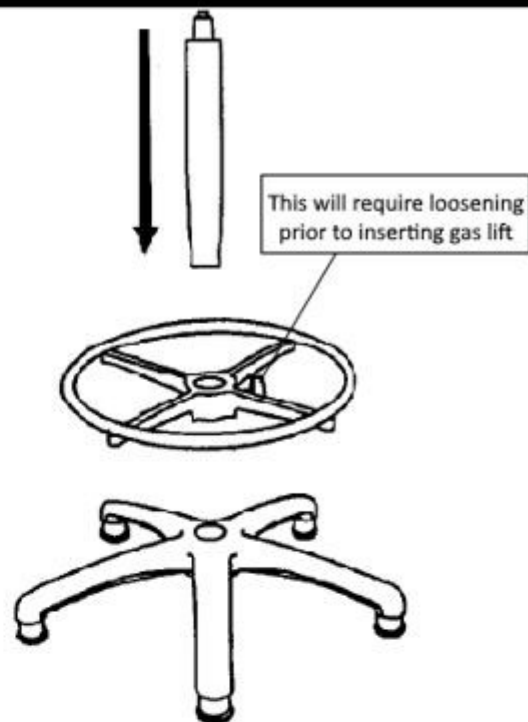

# Eclipse Plus Draughtsman - Assembly Instruction

1

2

3

## Important Note!

Draughtsman kit is added to standard chair box so may contain shorter gas lift, gas lift cover and gator cover. Please disregard these.