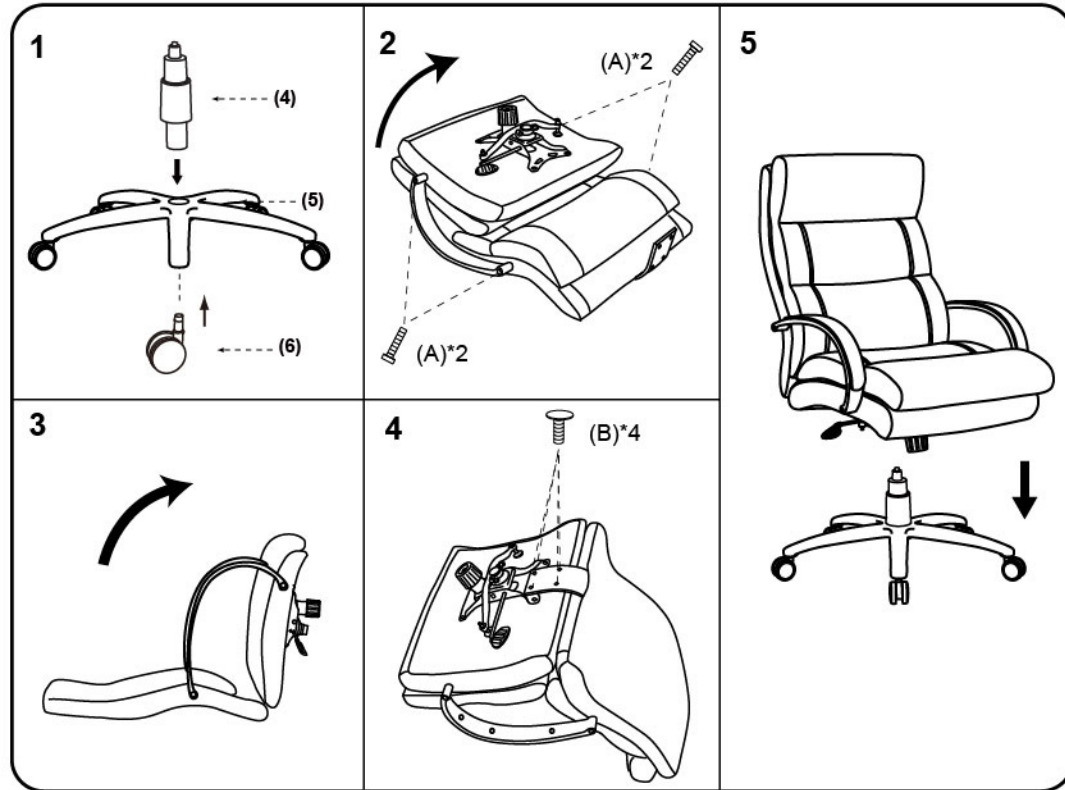

**IMPORTANT NOTICE:
HARDWARE PACKAGE IS ATTACHED
ON THE BOTTOM OF SEAT CUSHION.**

(1)X1	(2)X1	(3)X1 (L)x1 (R)
		
BACK	SEAT & MECHANISM	ARM
(4)X1	(5)X1	(6)X5
		
GAS LIFT W/ COVER	BASE	CASTERS

(A)X4  M8*50 ARM SCREW

(B)X4  M6*30 L-BAR SCREW

(C)X1  ALLEN KEY

Teknik Office Ltd, West One 63-67 Bromham Road,
Bedford, MK40 2FG
TEL:01234 328804 FAX:01234 342446

If you encounter any problems with the operation of
your chair, please refer to the downloads section of
our web site - www.teknikoffice.co.uk