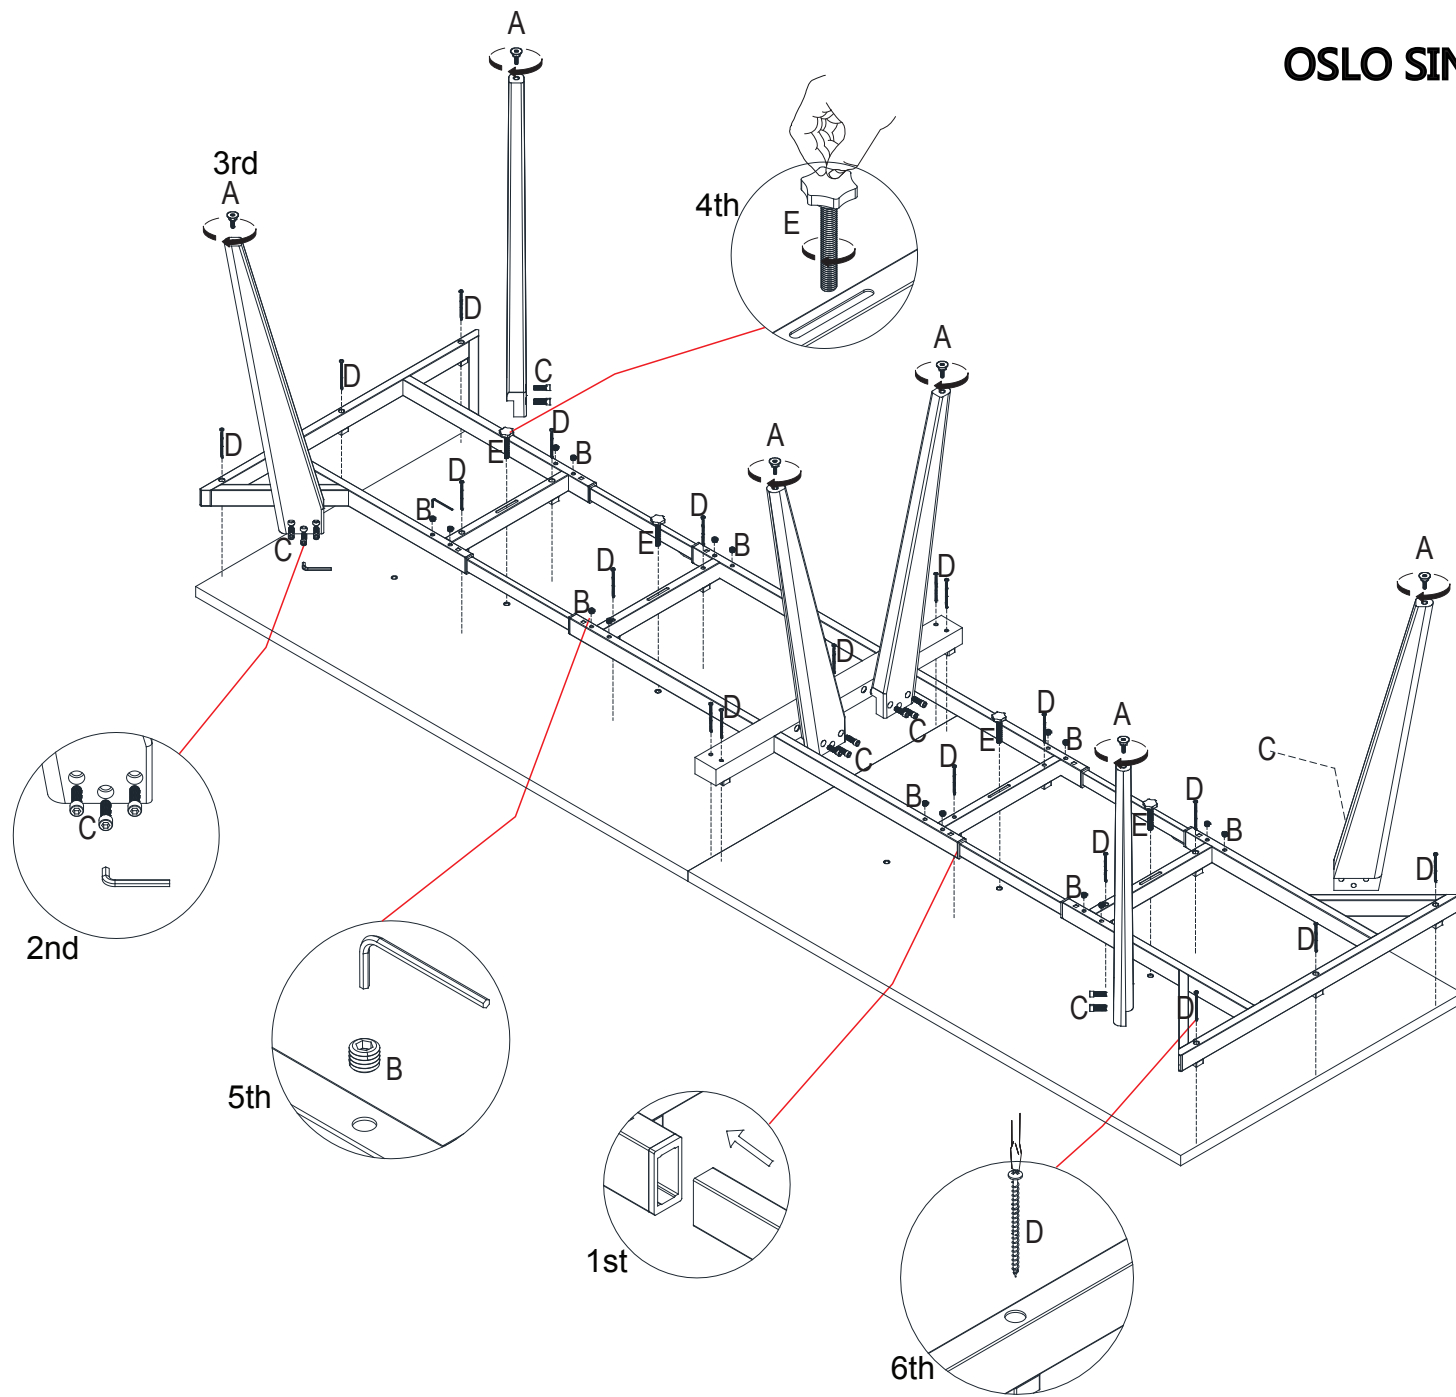

OSLO SINGLE EXTENSION DESK FRAME WHITE

Assembly instruction

 screwdriver not supplied

Ax6

Bx16

Cx18

Dx20

Ex4

Fx1

Gx1

OSLO SINGLE EXTENSION DESK FRAME WHITE

Assembly instruction