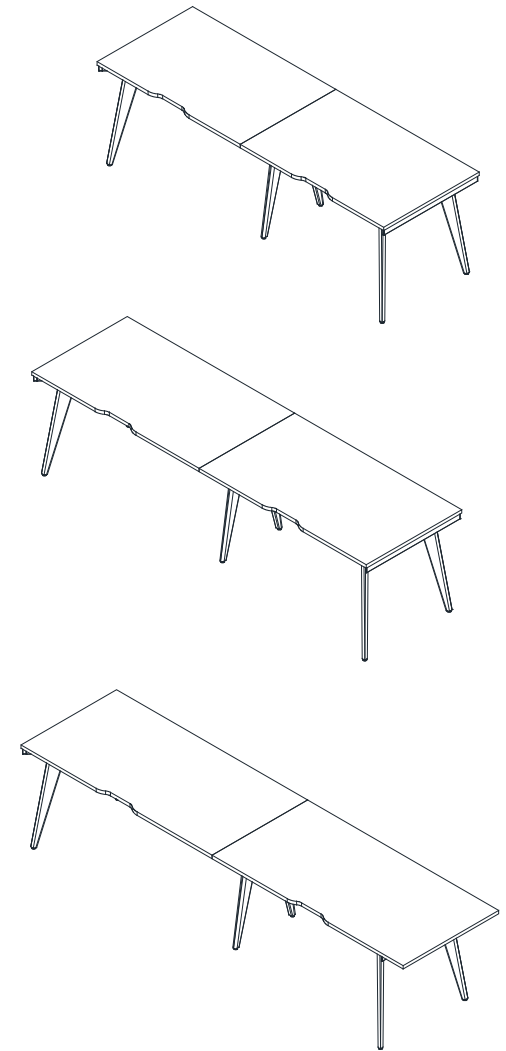

OSLO SINGLE EXTENSION DESK FRAME WHITE

Assembly instruction

 screwdriver not supplied

Ax6

Bx16

Cx18

Dx20

Ex4

Fx1

Gx1

OSLO SINGLE EXTENSION DESK FRAME WHITE

Assembly instruction