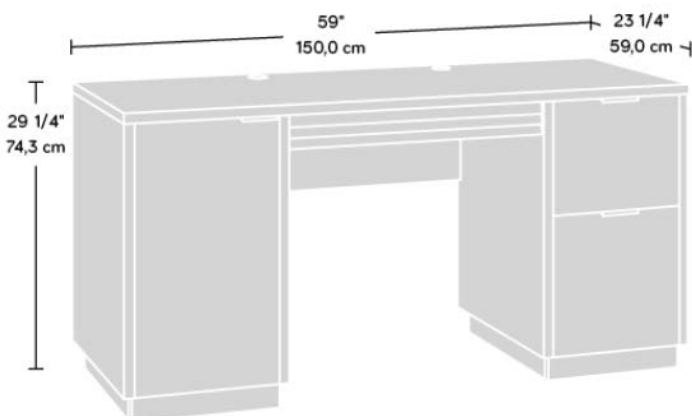

ELSTREE EXECUTIVE DESK PRODUCT SHEET

FURNITURE

- Home office executive desk in Spiced Mahogany finish
- Large drawer/shelf with metal runners and safety stops features a flip-down panel for keyboard/mouse
- Storage drawer features metal runners and safety stops
 - Three drawers with metal runners and safety stops
 - Lower filing drawer with full extensions slides holds letter or legal size hanging files
 - Storage area behind door holds vertical CPU tower and features an adjustable shelf
 - Cord management
- Quick and easy assembly with patented T-lock drawer system
- 360° all round finish, (can be freestanding)

Width	150 cm
Depth	59 cm
Height	74.3 cm
Carton Height – carton 1	79.7cm
- carton 2	165.4 cm
Carton Width – carton 1	40 cm
- carton 2	63.2 cm
Carton Depth – carton 1	15.9 cm
- carton 2	12.9 cm
Box Volume	0.185 cbm
Weight (gross)	80.4 kg

N.B: All measurements are approximate