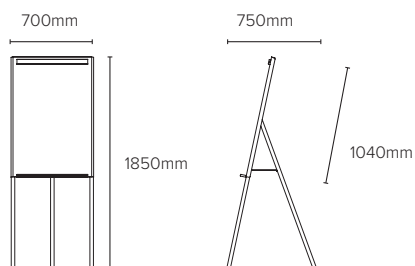

- Magnetic dry erase surface with 10 year surface warranty
- Beechwood tray and legs
- Adjustable height (1850/1750/1650/1350mm)
- Adjustable pad retainer both Euro and A1 pads
- Easy to assemble

Frameless lacquered steel surface with round sides. Allows you to write and also to post additional information with the use of magnets. Wood clamp and flipchart pad included.

Easy adjustable heights with side chromed buttons. An ergonomic solution for contemporary workspaces.

Robust structure composed of 3 beechwood legs. Beechwood tray for markers and erasers included.

WORKSPACE DESIGN SOLUTIONS

TECHNICAL INFORMATION

Frame | frameless

Surface | lacquered steel

Tray | beechwood

Legs | beechwood

Article code

Name

Size w x h x d mm

EA5106375

Tripod Easel Giro

700 x 1850 x 750

ARCHYI.

www.archyi-inspiration.com