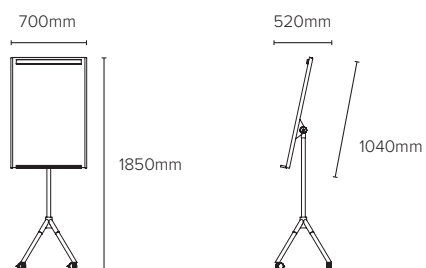

## TECHNICAL INFORMATION

**Frame** | frameless

**Surface** | lacquered steel

**Tray** | beechwood

**Legs** | beechwood

---

**Article code**

**Name**

**Size w x h x d mm**

EA5206375

Mobile Easel Giro

700 x 1850 x 520

**ARCHYI.**

[www.archyi-inspiration.com](http://www.archyi-inspiration.com)