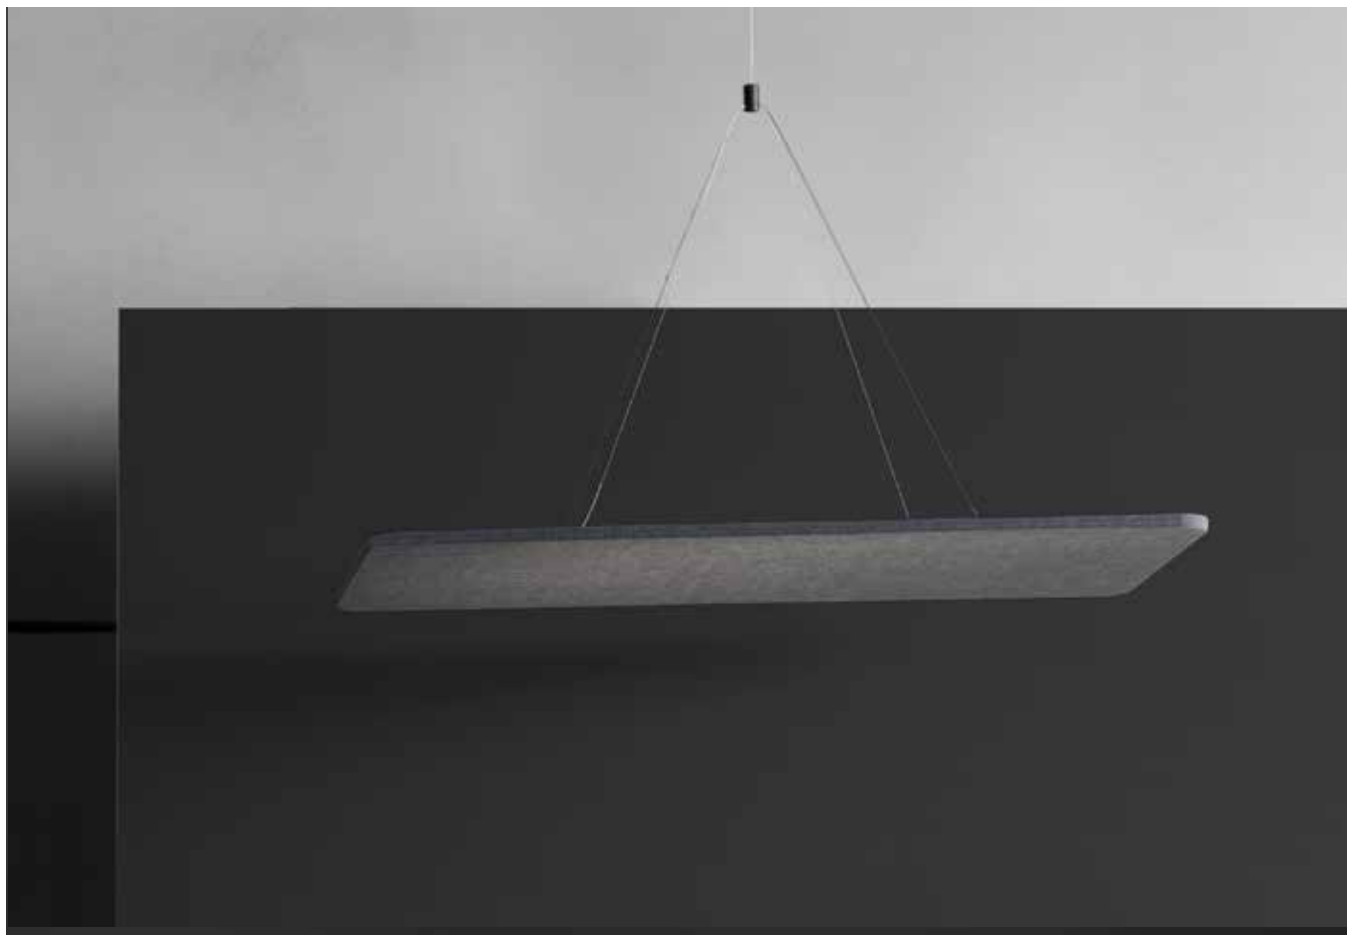

WORKSPACE DESIGN SOLUTIONS

TECHNICAL INFORMATION

Frame | frameless

Material | PET only