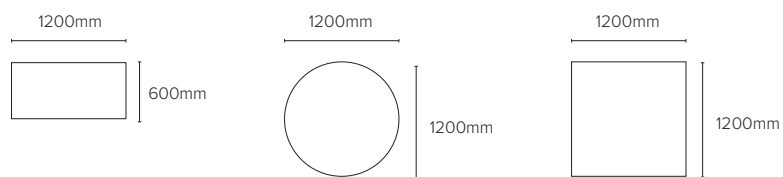

*Available in dark grey; subject to minimum quantities, for other color requests (pag. 6)

*Also available with square corners

*Customizable sizes

Article code	Name	Size w x h x d mm
SPD780205372	Ceiling Sculpo Round Dark Grey	Ø 1200
SPD380205372	Ceiling Sculpo Rectangular Dark Grey	1200 x 600 x 20
SPD040205372	Ceiling Sculpo Square Dark Grey	1200 x 1200 x 20