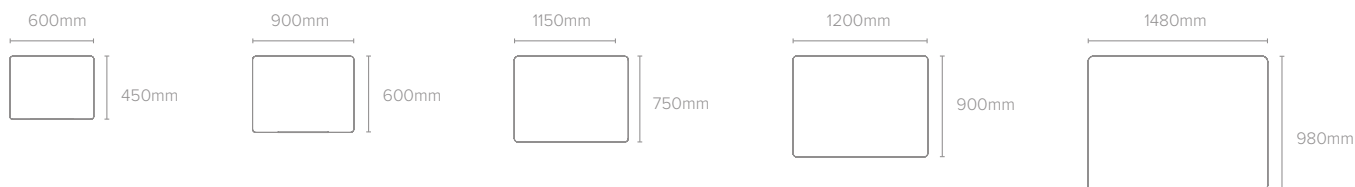

Magnetic surface with a total thickness of 12mm, suitable for intensive use. Mounting plates with hidden screws fixing system.

Tiles to mount easily and fit snugly together creating a wall of any size, or orientation (vertical/horizontal).

Includes a strong painted steel tray for dry erase markers and erasers.

WORKSPACE DESIGN SOLUTIONS

TECHNICAL INFORMATION

Frame | frameless

Surface | lacquered steel

Tray | painted steel

* Other sizes available, but subject to minimum quantities

| Article code | Name | Size w x h x d mm |
|--------------|-------------------------|-------------------|
| DET0225397 | Tile Writing Board Alto | 600 x 450 x 12 |
| DET0425397 | Tile Writing Board Alto | 900 x 600 x 12 |
| DET8025397 | Tile Writing Board Alto | 1150 x 750 x 12 |
| DET0525397 | Tile Writing Board Alto | 1200 x 900 x 12 |
| DET8125397 | Tile Writing Board Alto | 1480 x 980 x 12 |