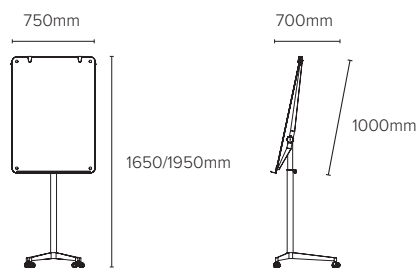

## TECHNICAL INFORMATION

**Frame** | frameless

**Surface** | ultra clear white glass

**Tray** | metal

**Legs** | chromed steel

**Article code**

**Name**

**Size w x h x d mm**

GEA4852166

Glass Mobile Easel Porto

750 x 1650/1950 x 700

**ARCHYI.**

[www.archyi-inspiration.com](http://www.archyi-inspiration.com)