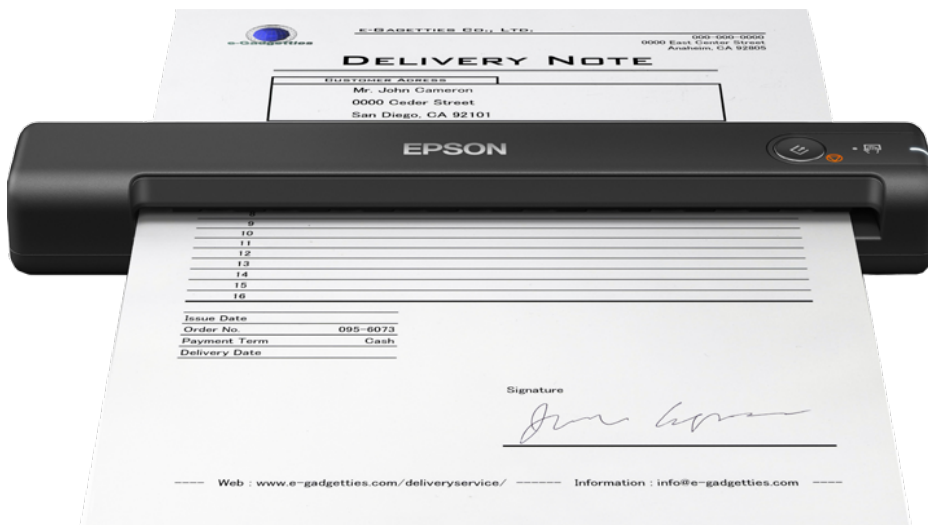

WorkForce ES-50

DATASHEET / BROCHURE

This latest mobile A4 scanner makes it easy to scan in compact SOHO environments, or even take on the road when needed.

The ES-50 can quickly be transported and set up, making it easy to stay highly organised anywhere there is access to a USB socket, including a laptop or PC. It's ideal for SOHO environments with limited space where a simple scanning solution is required.

Scan anywhere

The compact design and USB connectivity make it easy to use the ES-50 wherever it's needed.

Highly organised

Epson's new ScanSmart software makes it effortless for anyone to scan how they want, providing an easy-to-use step by step scanning solution. Users can save and send files in common formats like PDF, jpeg, tiff and many more. Continuous scanning with automatic feed mode speeds up the scanning process, while the CIS sensor delivers instant scanning with no warm up time.

Flexible

The ability to scan a wide range of document and media types makes this model a reliable asset. It handles paper from 35gsm to 270gsm, and long paper up to 1.8 metres.

KEY FEATURES

- **Scan anywhere**
Small, lightweight design
- **USB connectivity**
Powered by USB
- **Fast scanning speeds**
At up to 5.5 seconds per page
- **Simplify your workload**
Continuous scanning with automatic feed mode
- **Includes new ScanSmart software**
Get scanning quickly and easily