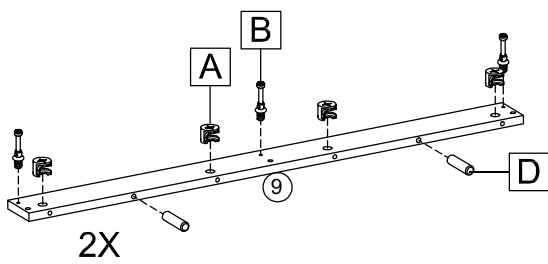

BRIDGE DESK SONOMA OAK EFFECT & WHITE

SPARE PART

A 39X	B 39X	C WHITE 18X	D 54X	E 16X	F 2SET	G OAK 4X
H 2SET	I 18X	J 10X	K 1X	L 4X	M 8X	N 4X
O 6X	P 8X					

1

2

3

4

5