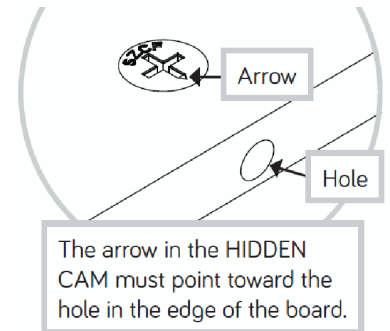

BRIDGE DESK SONOMA OAK EFFECT & WHITE

SPARE PART

A 39X	B 39X	C WHITE 18X	D 54X	E 16X	F 2SET	G OAK 4X
H 2SET	I 18X	J 10X	K 1X	L 4X	M 8X	N 4X
O 6X	P 8X					

1

2

3

4

5