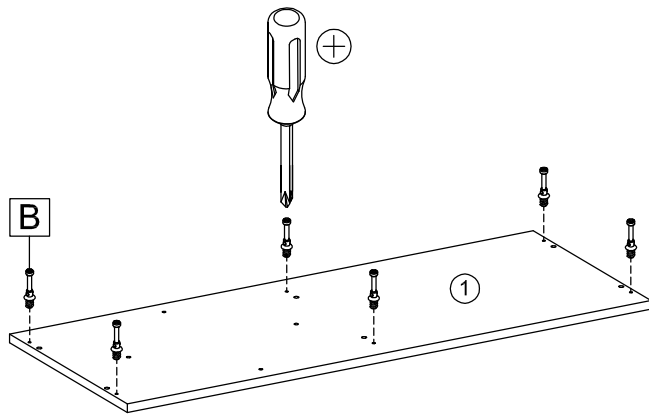

BRIDGE DESK SONOMA OAK EFFECT & WHITE

SPARE PART

A 39X	B 39X	C WHITE 18X	D 54X	E 16X	F 2SET	G OAK 4X
H 2SET	I 18X	J 10X	K 1X	L 4X	M 8X	N 4X
O 6X	P 8X					

1

2

3

4

5