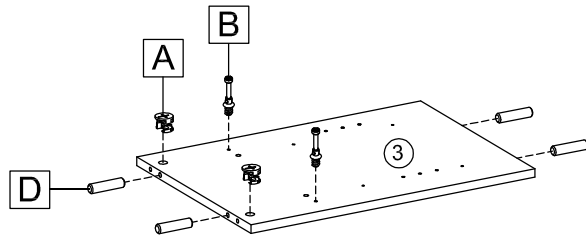

BRIDGE DESK SONOMA OAK EFFECT & WHITE

SPARE PART

A 39X	B 39X	C WHITE 18X	D 54X	E 16X	F 2SET	G OAK 4X
H 2SET	I 18X	J 10X	K 1X	L 4X	M 8X	N 4X
O 6X	P 8X					

1

2

3

4

5