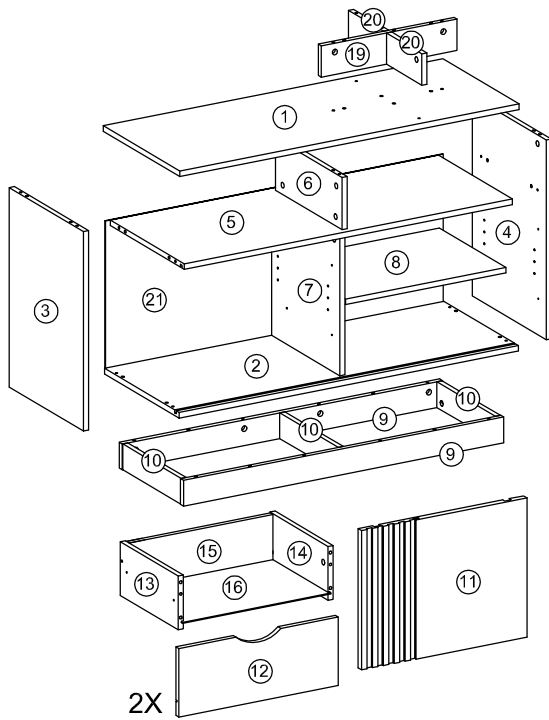

BRIDGE DESK SONOMA OAK EFFECT & WHITE

SPARE PART

A 39X	B 39X	C WHITE 18X	D 54X	E 16X	F 2SET	G OAK 4X
H 2SET	I 18X	J 10X	K 1X	L 4X	M 8X	N 4X
O 6X	P 8X					

1

2

3

4

5