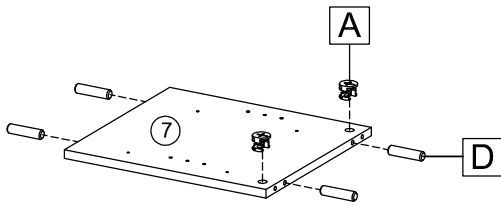

BRIDGE DESK SONOMA OAK EFFECT & WHITE

SPARE PART

A 39X	B 39X	C WHITE 18X	D 54X	E 16X	F 2SET	G OAK 4X
H 2SET	I 18X	J 10X	K 1X	L 4X	M 8X	N 4X
O 6X	P 8X					

1

2

3

4

5