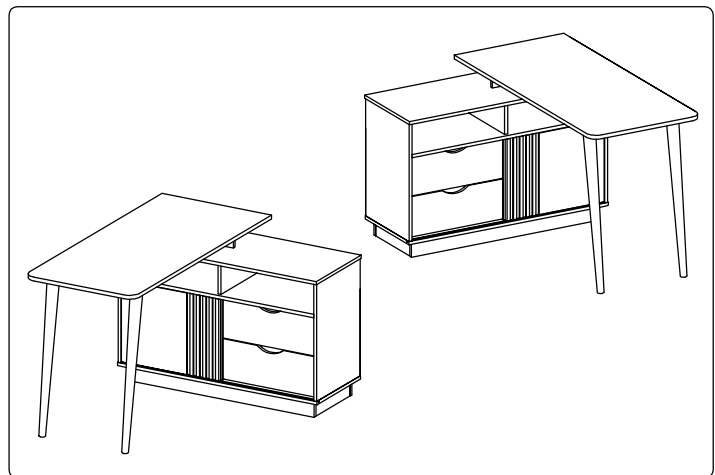

BRIDGE DESK SONOMA OAK EFFECT & WHITE

SPARE PART

A 39X	B 39X	C WHITE 18X	D 54X	E 16X	F 2SET	G OAK 4X
H 2SET	I 18X	J 10X	K 1X	L 4X	M 8X	N 4X
O 6X	P 8X					

1

2

3

4

5