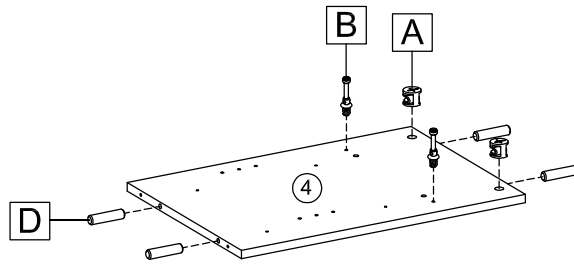

BRIDGE DESK SONOMA OAK EFFECT & WHITE

SPARE PART

A 39X	B 39X	C WHITE 18X	D 54X	E 16X	F 2SET	G OAK 4X
H 2SET	I 18X	J 10X	K 1X	L 4X	M 8X	N 4X
O 6X	P 8X					

1

2

3

4

5