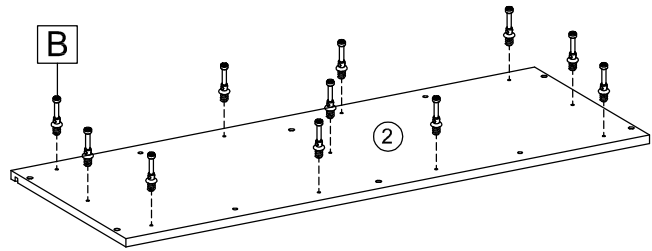

BRIDGE DESK SONOMA OAK EFFECT & WHITE

SPARE PART

A 39X	B 39X	C WHITE 18X	D 54X	E 16X	F 2SET	G OAK 4X
H 2SET	I 18X	J 10X	K 1X	L 4X	M 8X	N 4X
O 6X	P 8X					

1

2

3

4

5