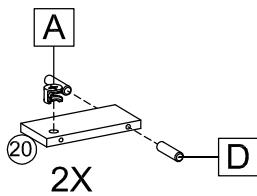

BRIDGE DESK SONOMA OAK EFFECT & WHITE

SPARE PART

A 39X	B 39X	C WHITE 18X	D 54X	E 16X	F 2SET	G OAK 4X
H 2SET	I 18X	J 10X	K 1X	L 4X	M 8X	N 4X
O 6X	P 8X					

1

2

3

4

5