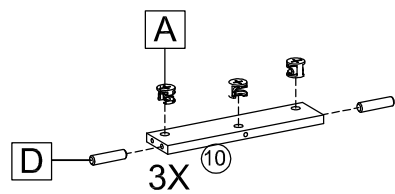

BRIDGE DESK SONOMA OAK EFFECT & WHITE

SPARE PART

A 39X	B 39X	C WHITE 18X	D 54X	E 16X	F 2SET	G OAK 4X
H 2SET	I 18X	J 10X	K 1X	L 4X	M 8X	N 4X
O 6X	P 8X					

1

2

3

4

5