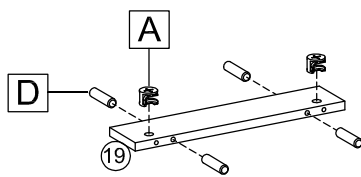

BRIDGE DESK SONOMA OAK EFFECT & WHITE

SPARE PART

A 39X	B 39X	C WHITE 18X	D 54X	E 16X	F 2SET	G OAK 4X
H 2SET	I 18X	J 10X	K 1X	L 4X	M 8X	N 4X
O 6X	P 8X					

1

2

3

4

5