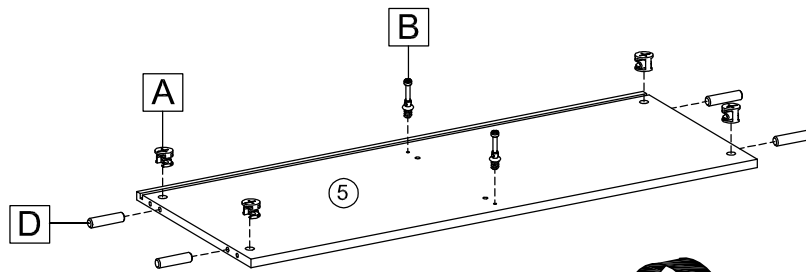

BRIDGE DESK SONOMA OAK EFFECT & WHITE

SPARE PART

A 39X	B 39X	C WHITE 18X	D 54X	E 16X	F 2SET	G OAK 4X
H 2SET	I 18X	J 10X	K 1X	L 4X	M 8X	N 4X
O 6X	P 8X					

1

2

3

4

5