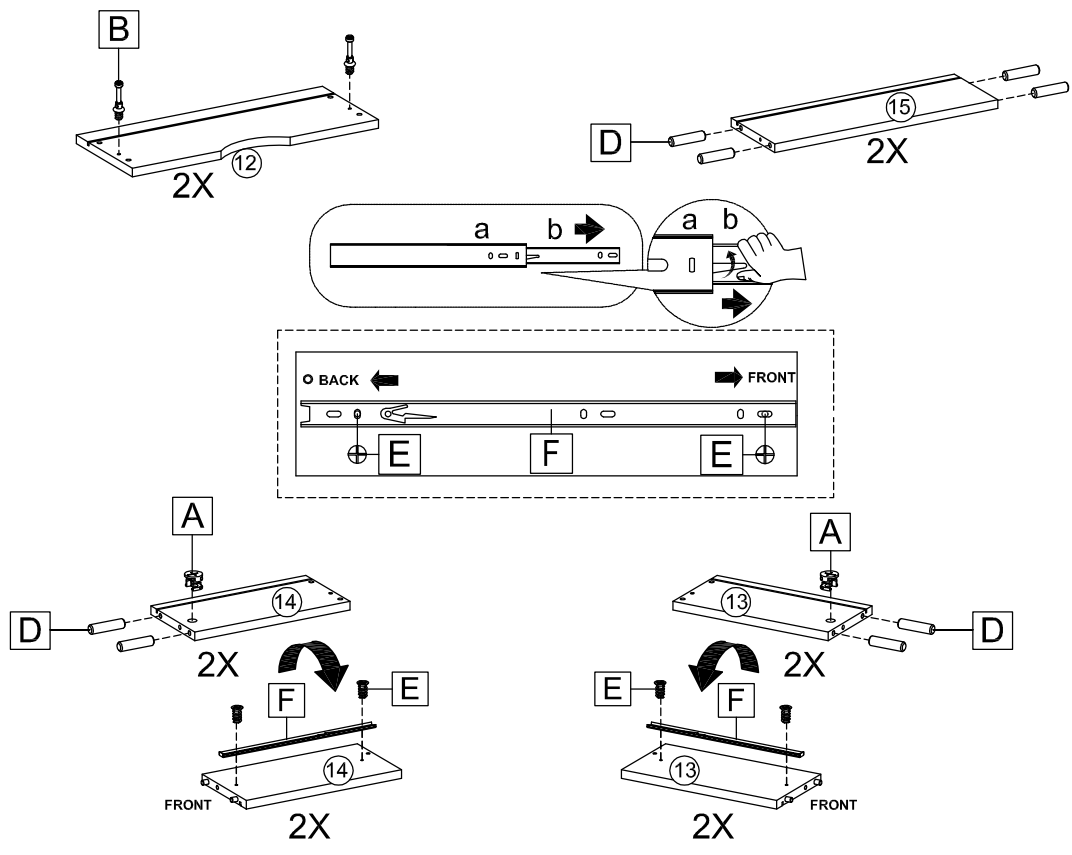

BRIDGE DESK SONOMA OAK EFFECT & WHITE

SPARE PART

A 39X	B 39X	C WHITE 18X	D 54X	E 16X	F 2SET	G OAK 4X
H 2SET	I 18X	J 10X	K 1X	L 4X	M 8X	N 4X
O 6X	P 8X					

1

2

3

4

5