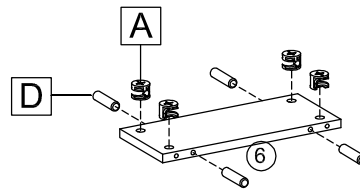

BRIDGE DESK SONOMA OAK EFFECT & WHITE

SPARE PART

A 39X	B 39X	C WHITE 18X	D 54X	E 16X	F 2SET	G OAK 4X
H 2SET	I 18X	J 10X	K 1X	L 4X	M 8X	N 4X
O 6X	P 8X					

1

2

3

4

5