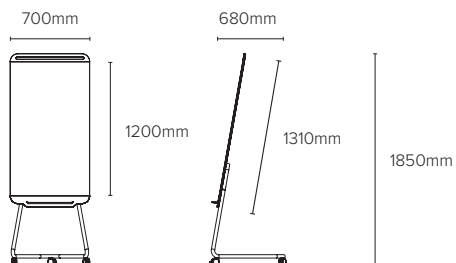

Includes an elegant Stainless steel tray for holding pens and erasers.

WORKSPACE DESIGN SOLUTIONS

TECHNICAL INFORMATION

Frame | birch plywood

Surface | ultra clear white glass

Tray | stainless steel

Legs | chromed steel

Article code

Name

Size w x h x d mm

GEA5253173

Mobile Easel Douro

700 x 1850 x 680

ARCHYI.

www.archyi-inspiration.com